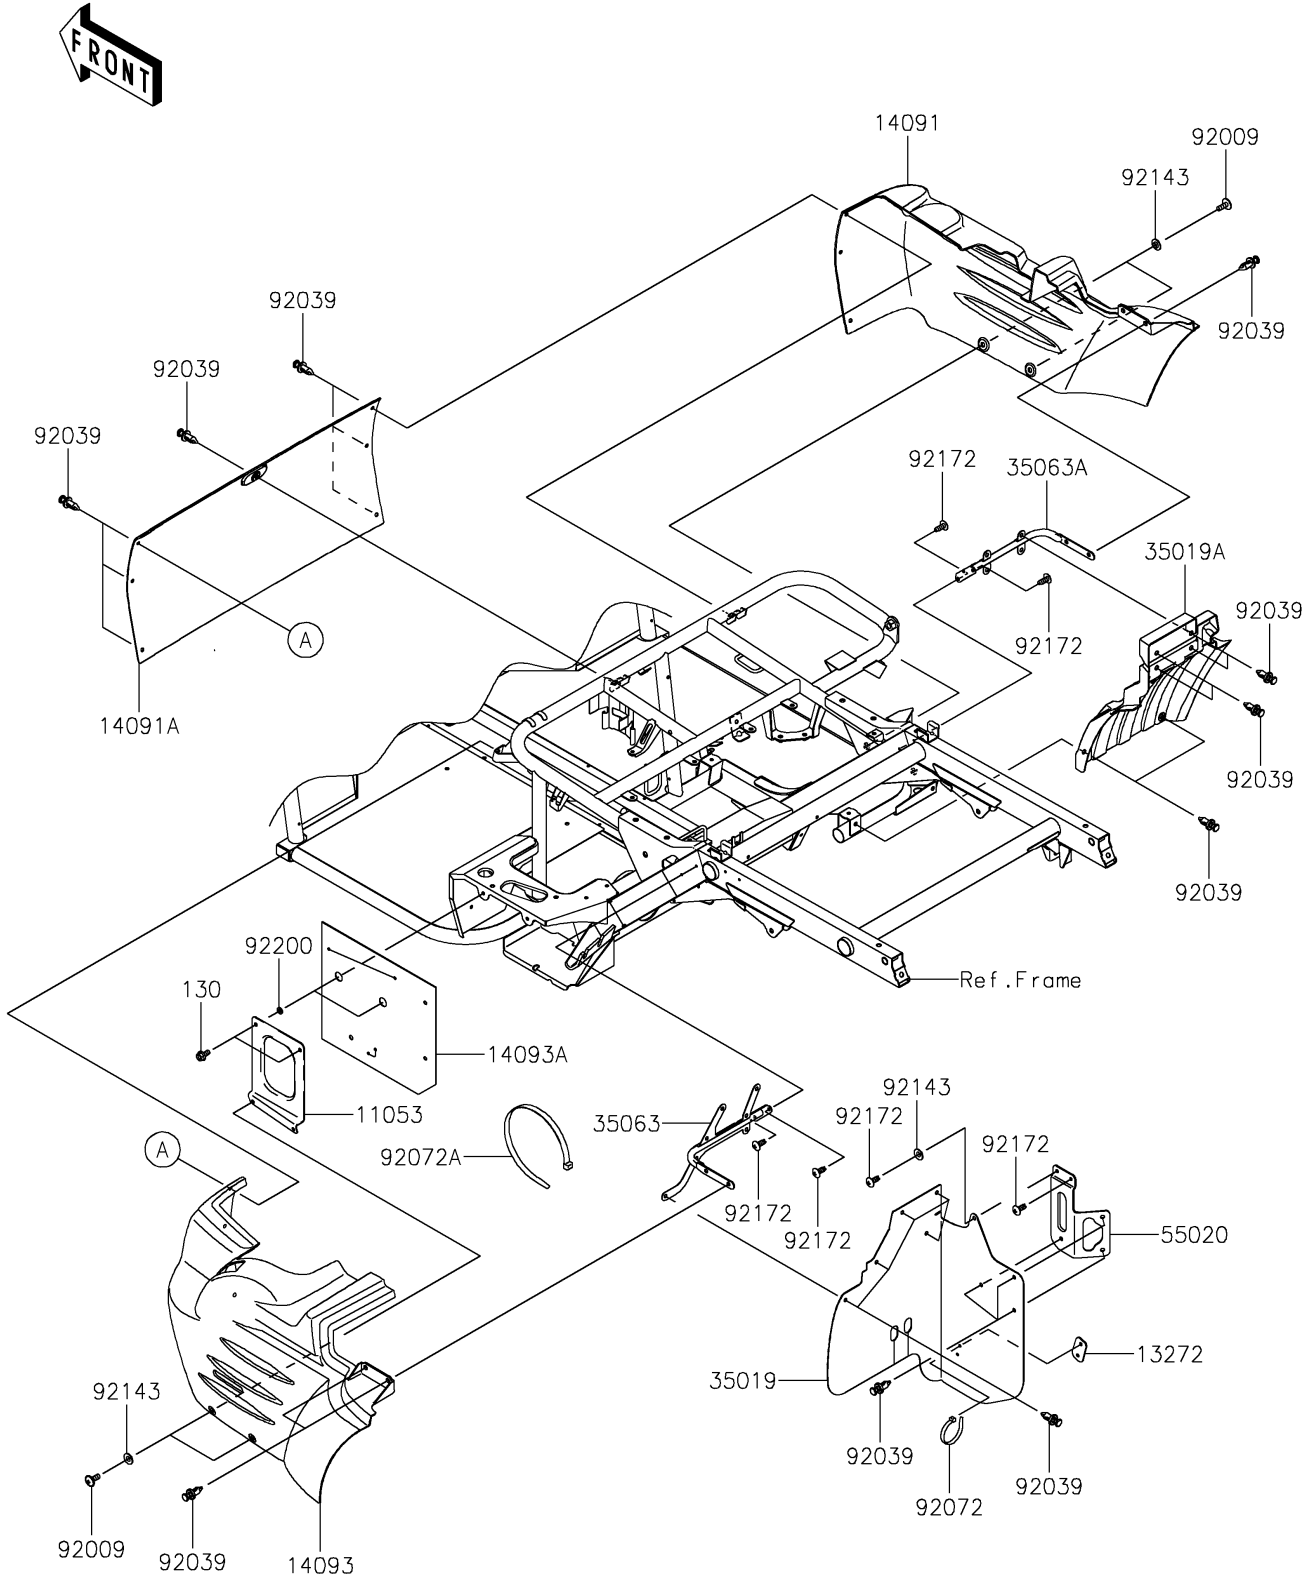

2021 MULE SX™ 4x4 XC FI PARTS DIAGRAM

Frame Fittings(Rear)

F2131

2021 MULE SX™ 4x4 XC FI PARTS LIST

Frame Fittings(Rear)

ITEM NAME	PART NUMBER	QUANTITY
BRACKET (Ref # 11053)	11053-0857	1
PLATE (Ref # 13272)	13272-7516	1
COVER,REAR SIDE,RH,F.BLACK (Ref # 14091)	14091-0224-6Z	1
COVER,UNDER SEAT,CNT,F.BLACK (Ref # 14091A)	14091-0341-6Z	1
COVER,REAR SIDE,LH,F.BLACK (Ref # 14093)	14093-0500-6Z	1
COVER,BATTERY (Ref # 14093A)	14093-0750	1
FLAP,SIDE COVER,LH (Ref # 35019)	35019-0610	1
FLAP,SIDE COVER,RH (Ref # 35019A)	35019-0612	1
STAY,LH (Ref # 35063)	35063-0784	1
STAY,RH (Ref # 35063A)	35063-1333	1
GUARD,COOLING FAN (Ref # 55020)	55020-7527	1
SCREW,6X16 (Ref # 92009)	92009-1621	4
RIVET (Ref # 92039)	92039-0776	25
BAND,L=188 (Ref # 92072)	92072-1239	1
BAND,L=368.3 (Ref # 92072A)	92072-3872	1
COLLAR (Ref # 92143)	92143-1087	5
SCREW,TAPPING,6X16 (Ref # 92172)	92172-0739	6
WASHER,7.2X14.3X1.6 (Ref # 92200)	92200-2207	2
BOLT-FLANGED,6X12 (Ref # 130)	130BA0612	2