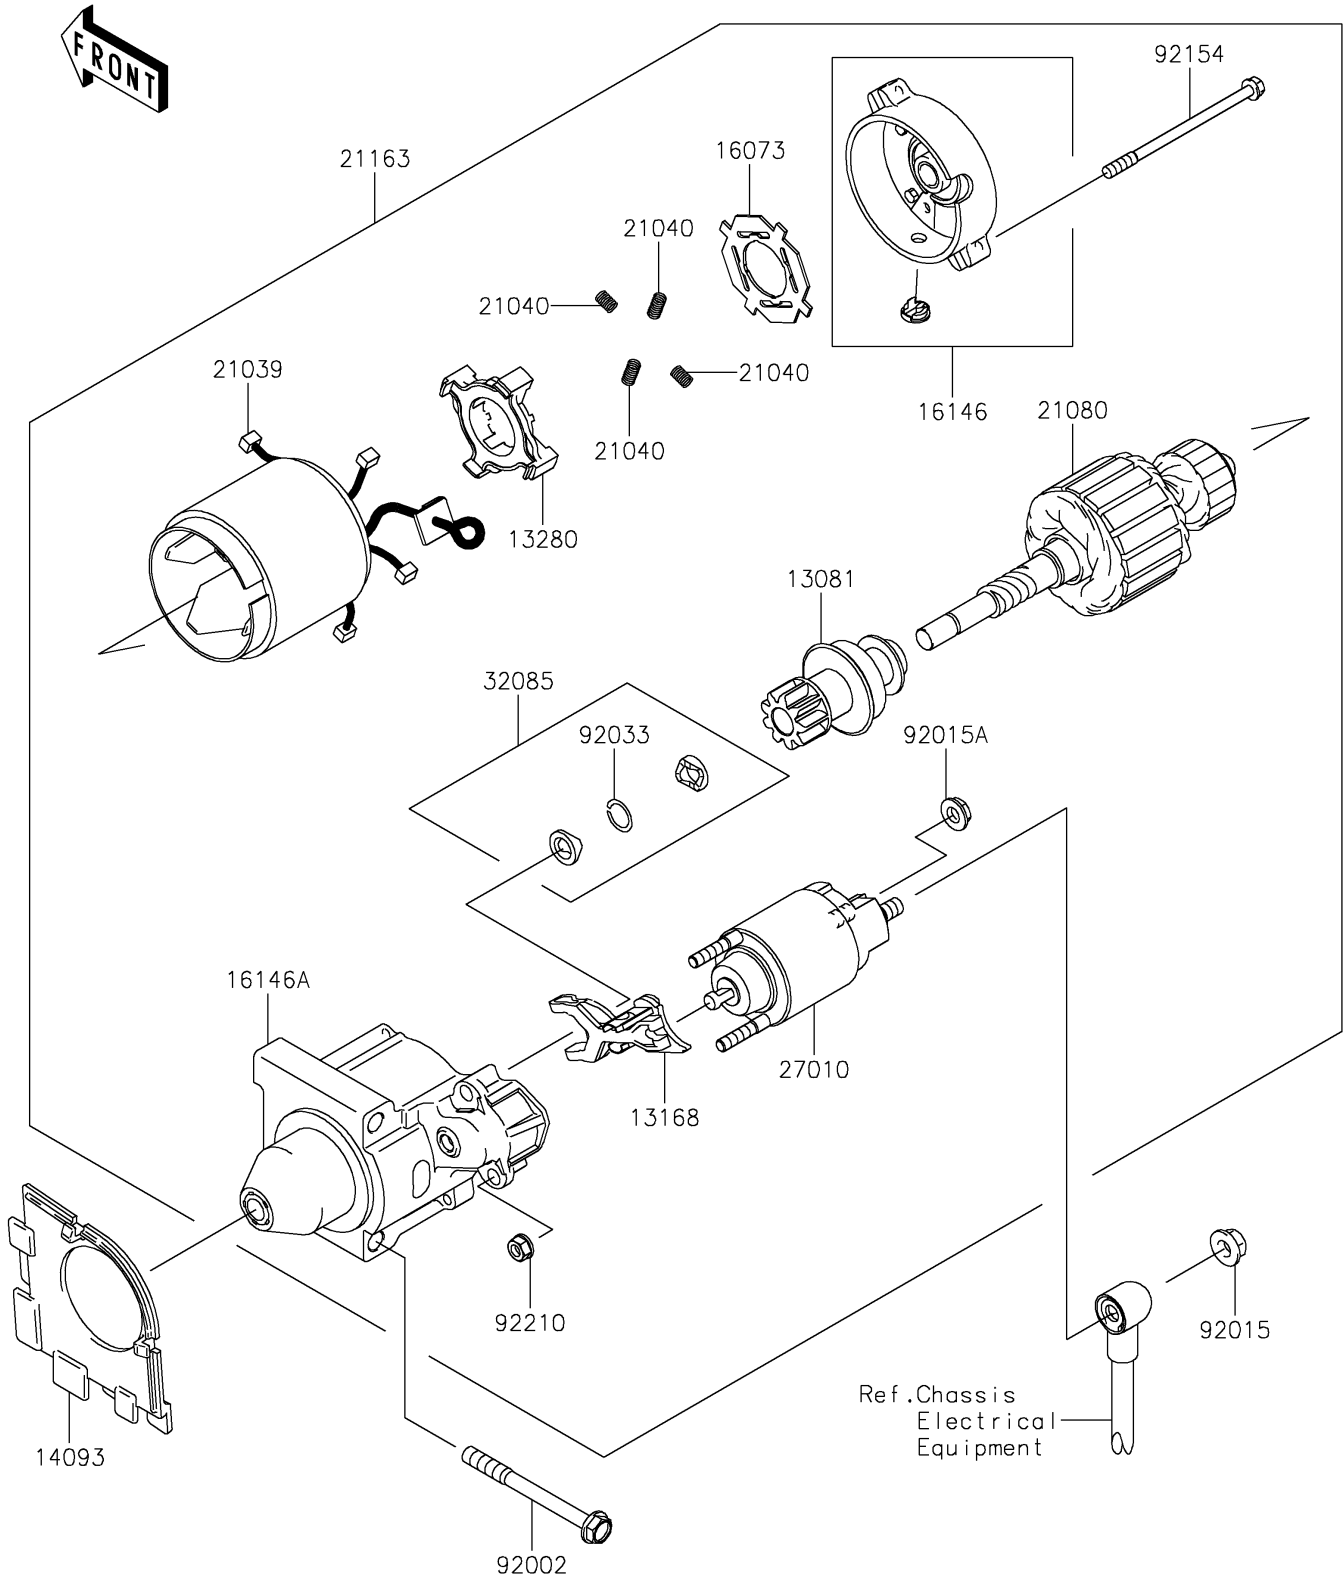

2021 MULE SX™ 4x4 XC FI PARTS DIAGRAM

Starter Motor

E1840

2021 MULE SX™ 4x4 XC FI PARTS LIST

Starter Motor

ITEM NAME	PART NUMBER	QUANTITY
CLUTCH-ASSY (Ref # 13081)	13081-0710	1
LEVER,PINION DRIVE (Ref # 13168)	13168-0847	1
HOLDER,BRUSH (Ref # 13280)	13280-0873	1
COVER (Ref # 14093)	14093-0932	1
INSULATOR (Ref # 16073)	16073-0854	1
COVER-ASSY (Ref # 16146)	16146-0886	1
COVER-ASSY (Ref # 16146A)	16146-0887	1
BRUSH,STARTER-ELECTRIC (Ref # 21039)	21039-0011	4
SPRING-BRUSH (Ref # 21040)	21040-0005	4
ARMATURE,STARTER-ELECTRIC (Ref # 21080)	21080-0011	1
STARTER-ELECTRIC (Ref # 21163)	21163-0801	1
SWITCH,MAGNET (Ref # 27010)	27010-0843	1
STOPPER,PINION (Ref # 32085)	32085-0797	1
BOLT,8X83 (Ref # 92002)	92002-1794	2
NUT,FLANGED,8MM (Ref # 92015)	92015-1406	1
NUT (Ref # 92015A)	92015-2147	1
RING-SNAP (Ref # 92033)	92033-0777	1
BOLT (Ref # 92154)	92154-2116	2
NUT (Ref # 92210)	92210-1493	2