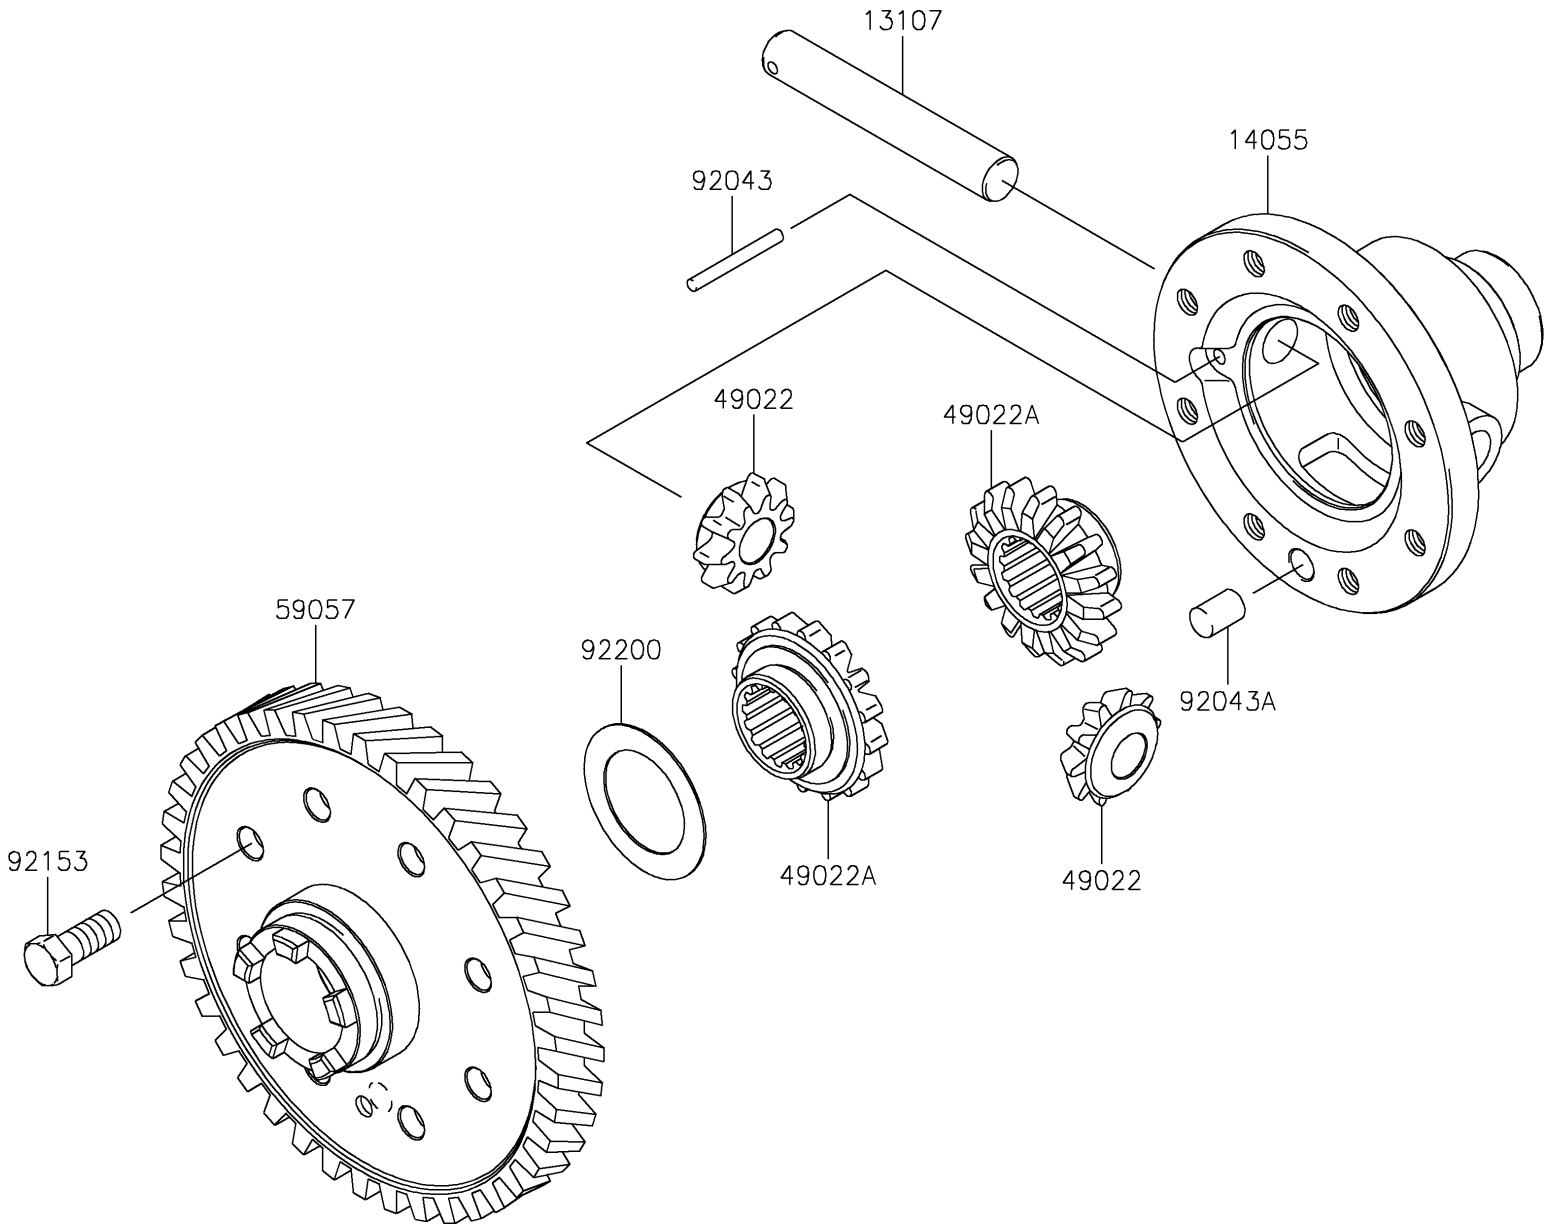

2021 MULE SX™ 4x4 XC FI PARTS DIAGRAM

Differential

E1451

2021 MULE SX™ 4x4 XC FI PARTS LIST

Differential

ITEM NAME	PART NUMBER	QUANTITY
SHAFT,DIFF-GEAR CASE (Ref # 13107)	13107-0042	1
CASE-GEAR,DIFF (Ref # 14055)	14055-0016	1
GEAR-BEVEL,10T (Ref # 49022)	49022-0572	2
GEAR-BEVEL,16T (Ref # 49022A)	49022-0573	2
GEAR-HELICAL,64T (Ref # 59057)	59057-0005	1
PIN,4X37.8 (Ref # 92043)	92043-0052	1
PIN,10X14 (Ref # 92043A)	92043-1506	1
BOLT,10X22 (Ref # 92153)	92153-0590	8
WASHER (Ref # 92200)	92200-1077	1