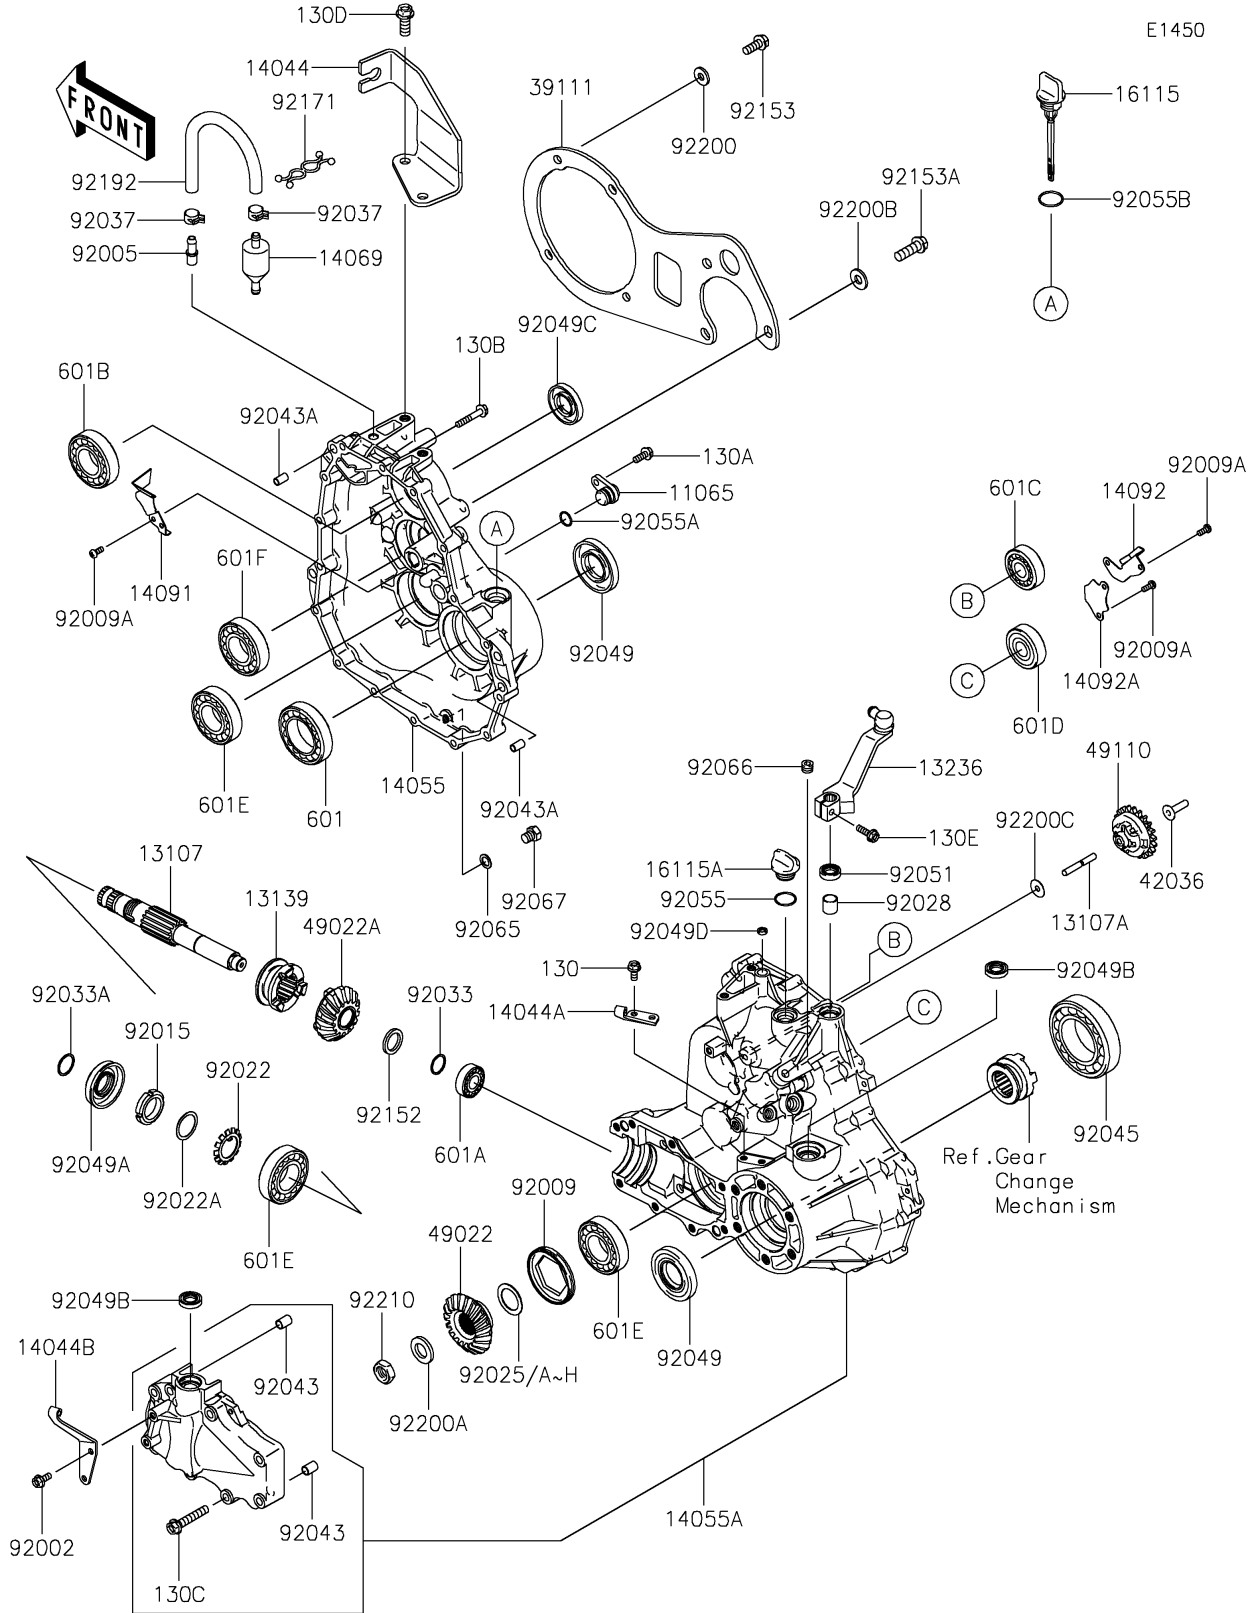

2021 MULE SX™ 4x4 XC FI PARTS DIAGRAM

Gear Box

2021 MULE SX™ 4x4 XC FI PARTS LIST

Gear Box

ITEM NAME	PART NUMBER	QUANTITY
CAP,GEAR CASE,RH (Ref # 11065)	11065-0062	1
SHAFT,OUTPUT,BEVEL GEAR (Ref # 13107)	13107-0043	1
SHAFT (Ref # 13107A)	13107-2235	1
SHIFTER,2WD/4WD (Ref # 13139)	13139-0005	1
LEVER-COMP (Ref # 13236)	13236-0039	1
HOLDER-CABLE,SHIFT CONTROL (Ref # 14044)	14044-0005	1
HOLDER-CABLE,DIFF-LOCK (Ref # 14044A)	14044-0006	1
HOLDER-CABLE,2WD/4WD (Ref # 14044B)	14044-0007	1
CASE-GEAR,RH (Ref # 14055)	14055-0008	1
CASE-GEAR,SET (Ref # 14055A)	14055-5001	1
BREATHER (Ref # 14069)	14069-1051	1
COVER (Ref # 14091)	14091-0394	1
COVER (Ref # 14092)	14092-0052	1
COVER (Ref # 14092A)	14092-0053	1
CAP-OIL FILLER (Ref # 16115)	16115-0015	1
CAP-OIL FILLER (Ref # 16115A)	16115-1053	1
ROD-TIE (Ref # 39111)	39111-0016	1
SLEEVE (Ref # 42036)	42036-2060	1
GEAR-BEVEL,18T (Ref # 49022)	49022-0021	1
GEAR-BEVEL,PINION,16T (Ref # 49022A)	49022-0022	1
GOVERNOR-ASSY (Ref # 49110)	49110-0011	1
BOLT,6X14 (Ref # 92002)	92002-1656	2
FITTING,BREATHER (Ref # 92005)	92005-1127	1
SCREW,64MM (Ref # 92009)	92009-1914	1
SCREW (Ref # 92009A)	92009-2308	6
NUT,25MM (Ref # 92015)	92015-1768	1
WASHER,TOOTHED (Ref # 92022)	92022-1990	1
WASHER,25.3X32X0.5 (Ref # 92022A)	92022-225	1
SHIM,25.3X36X0.15 (Ref # 92025)	92025-1688	AR