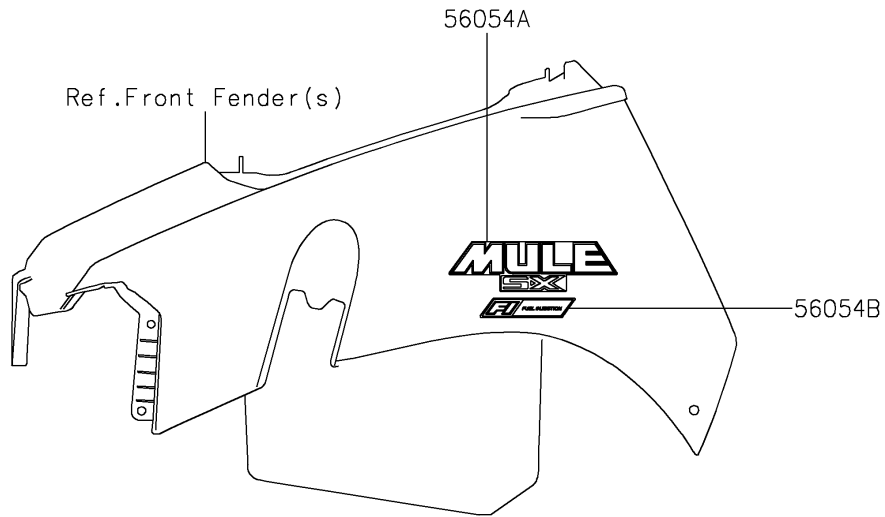

2021 MULE SX™ 4x4 FI PARTS DIAGRAM

Decals

F2861

2021 MULE SX™ 4x4 FI PARTS LIST

Decals

ITEM NAME	PART NUMBER	QUANTITY
MARK,KAWASAKI (Ref # 56052)	56052-1809	3
MARK,SIDE PLATE,4X4 (Ref # 56054)	56054-1809	2
MARK,FR FENDER,MULE SX (Ref # 56054A)	56054-2063	2
MARK,FR FENDER,FUEL INJECTION (Ref # 56054B)	56054-2459	2