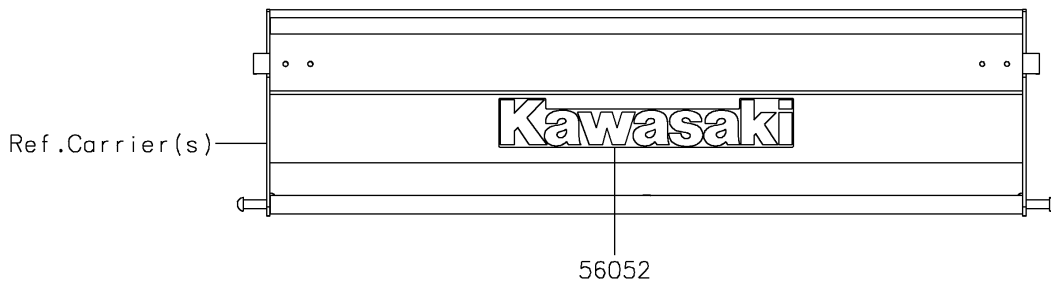

2021 MULE SX™ 4x4 FI PARTS DIAGRAM

Decals

F2861

2021 MULE SX™ 4x4 FI PARTS LIST

Decals

ITEM NAME	PART NUMBER	QUANTITY
MARK,KAWASAKI (Ref # 56052)	56052-1809	3
MARK,SIDE PLATE,4X4 (Ref # 56054)	56054-1809	2
MARK,FR FENDER,MULE SX (Ref # 56054A)	56054-2063	2
MARK,FR FENDER,FUEL INJECTION (Ref # 56054B)	56054-2459	2