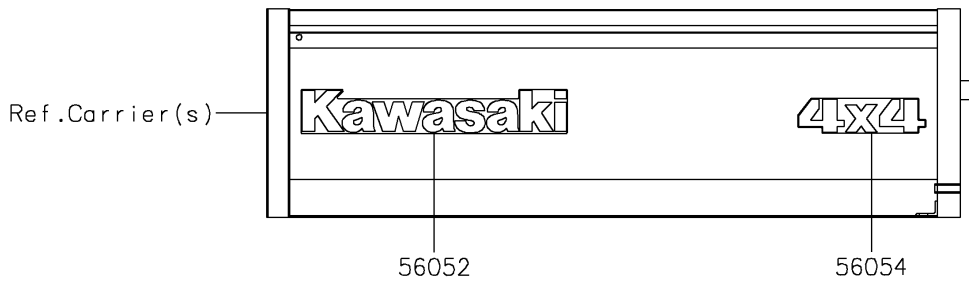

2021 MULE SX™ 4x4 FI PARTS DIAGRAM

Decals

F2861

2021 MULE SX™ 4x4 FI PARTS LIST

Decals

ITEM NAME	PART NUMBER	QUANTITY
MARK,KAWASAKI (Ref # 56052)	56052-1809	3
MARK,SIDE PLATE,4X4 (Ref # 56054)	56054-1809	2
MARK,FR FENDER,MULE SX (Ref # 56054A)	56054-2063	2
MARK,FR FENDER,FUEL INJECTION (Ref # 56054B)	56054-2459	2