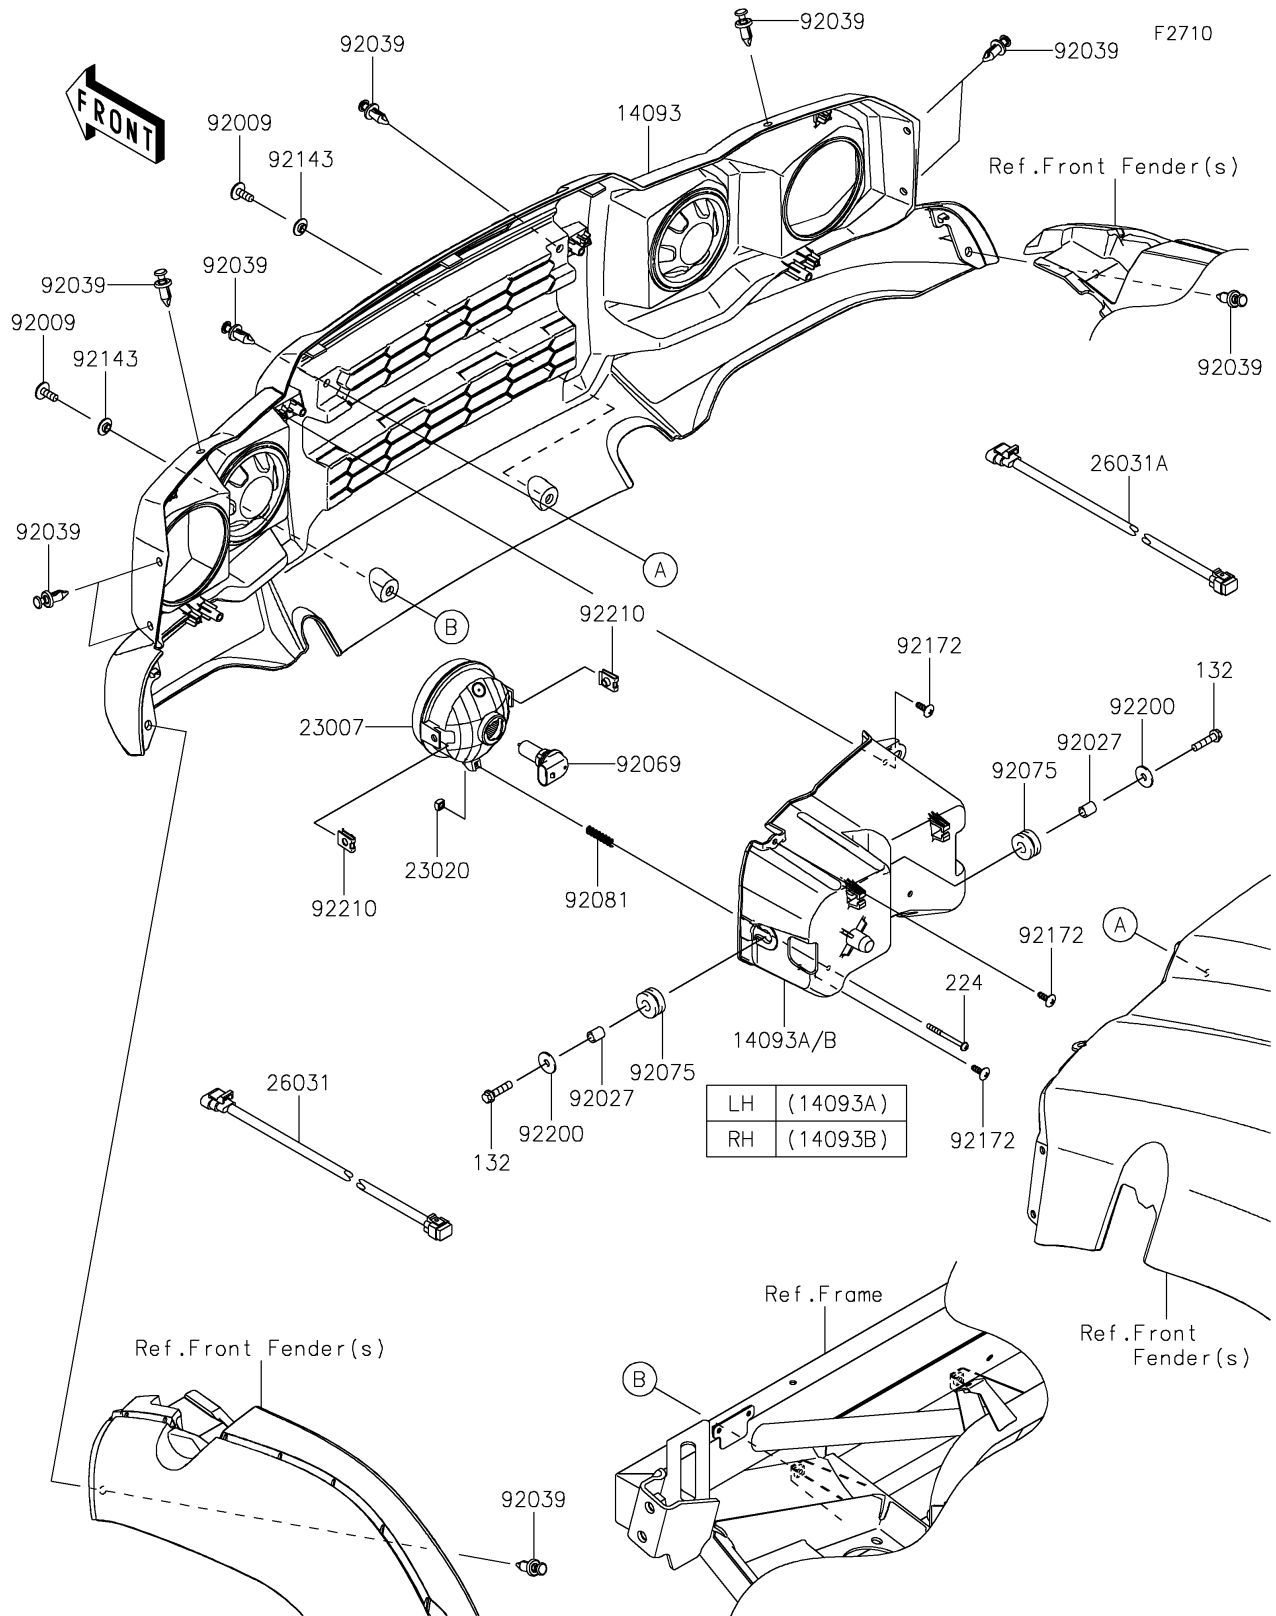

2021 MULE SX™ 4x4 FI PARTS DIAGRAM

Headlight(s)

2021 MULE SX™ 4x4 FI PARTS LIST

Headlight(s)

ITEM NAME	PART NUMBER	QUANTITY
COVER,FR GRILL (Ref # 14093)	14093-0392	1
COVER,HEAD LAMP,LH (Ref # 14093A)	14093-0394	1
COVER,HEAD LAMP,RH (Ref # 14093B)	14093-0395	1
LENS-COMP,HEAD LAMP (Ref # 23007)	23007-0220	2
NUT,4MM,FOCUS ADJUST (Ref # 23020)	23020-018	2
HARNESS,HEAD LAMP,LH (Ref # 26031)	26031-2384	1
HARNESS,HEAD LAMP,RH (Ref # 26031A)	26031-2385	1
SCREW,6X16 (Ref # 92009)	92009-1621	2
COLLAR,6.8X10X12 (Ref # 92027)	92027-162	4
RIVET (Ref # 92039)	92039-0776	10
BULB,12V 35/35W (Ref # 92069)	92069-0102	2
DAMPER,10X24X12 (Ref # 92075)	92075-1690	4
SPRING,FOCUS ADJUST (Ref # 92081)	92081-1896	2
COLLAR (Ref # 92143)	92143-1087	2
SCREW,TAPPING,5X14 (Ref # 92172)	92172-0265	6
WASHER,6.5X20X1.6 (Ref # 92200)	92200-0283	4
NUT (Ref # 92210)	92210-1125	4
BOLT-FLANGED-SMALL,6X25 (Ref # 132)	132BA0625	4
SCREW-PAN-WP-CROS,4X45 (Ref # 224)	224AA0445	2