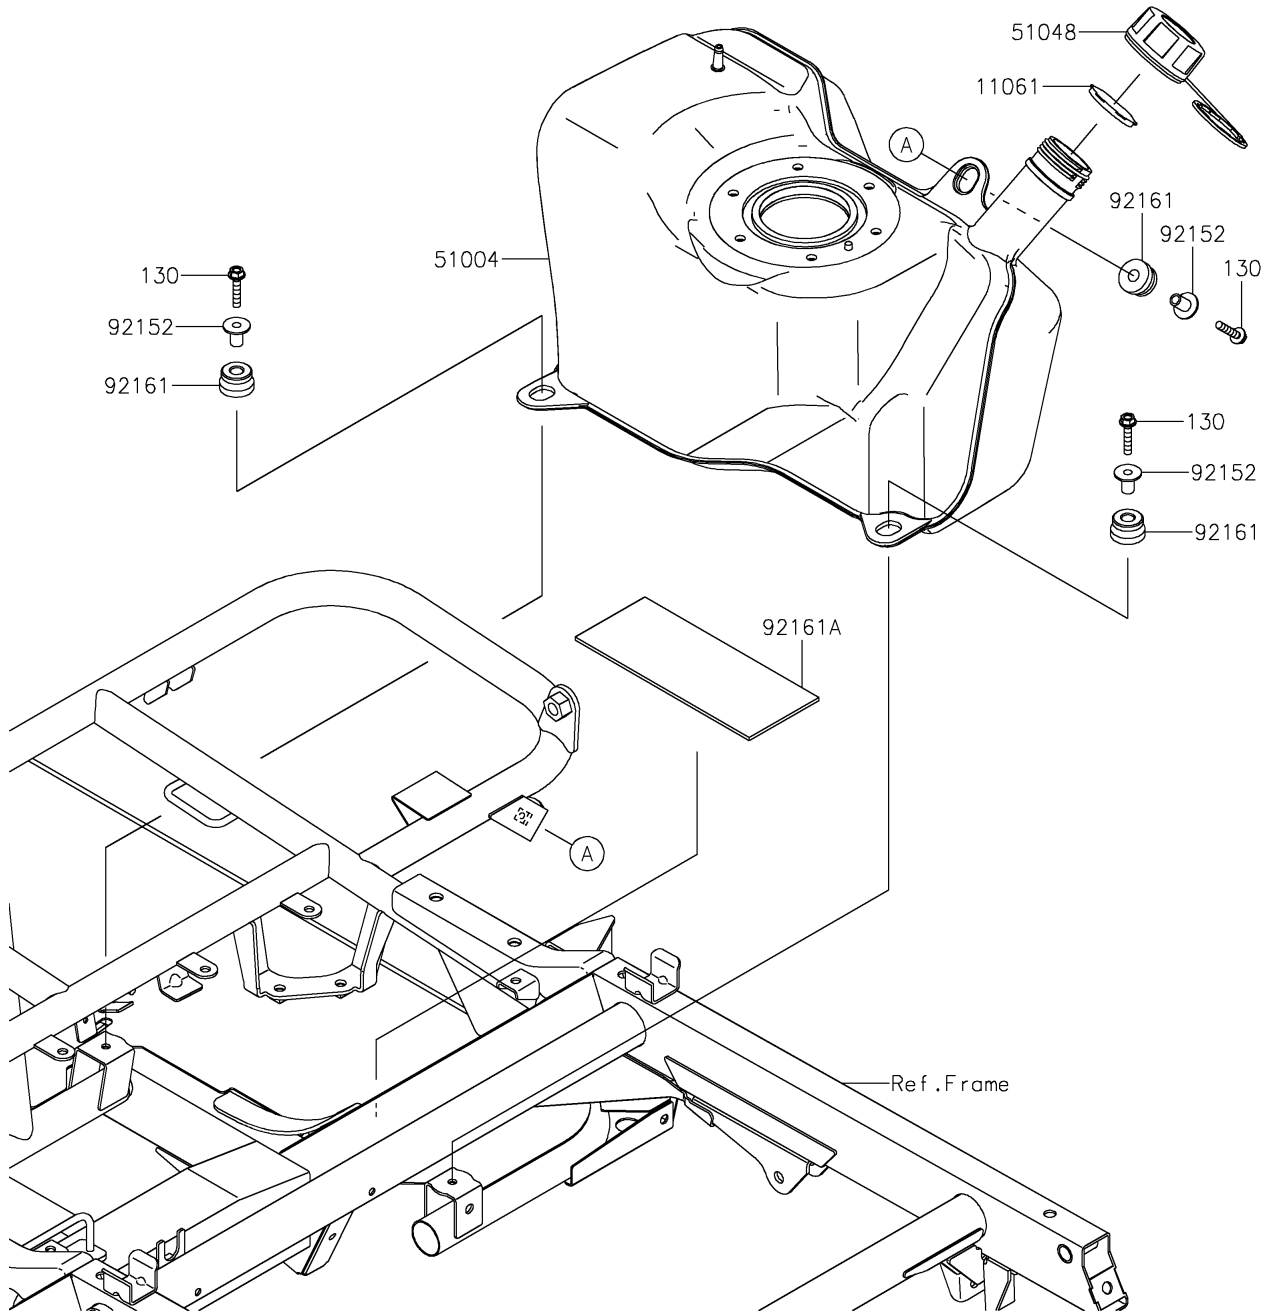

2021 MULE SX™ 4x4 FI PARTS DIAGRAM

Fuel Tank

F2410

2021 MULE SX™ 4x4 FI PARTS LIST

Fuel Tank

ITEM NAME	PART NUMBER	QUANTITY
GASKET,FUEL TANK CAP (Ref # 11061)	11061-0395	1
TANK-FUEL (Ref # 51004)	51004-0030	1
CAP-ASSY-TANK,FUEL (Ref # 51048)	51048-0026	1
COLLAR,6.8X10X18.1 (Ref # 92152)	92152-1867	3
DAMPER,10X28X17 (Ref # 92161)	92161-1614	3
DAMPER,80X200X3.175 (Ref # 92161A)	92161-1645	1
BOLT-FLANGED,6X30 (Ref # 130)	130BA0630	3