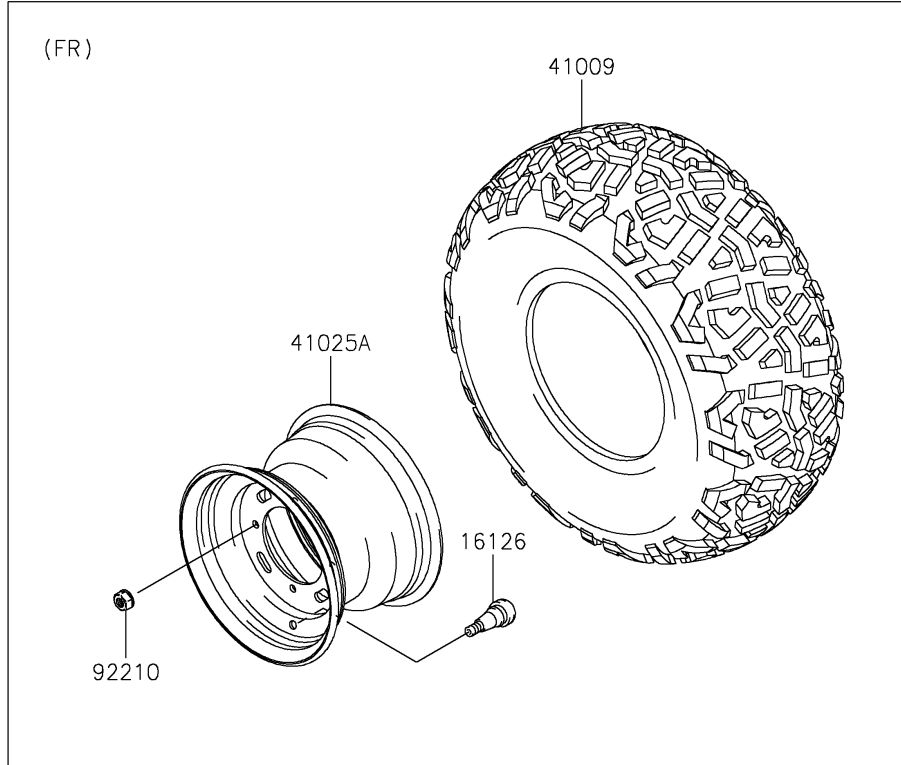

2021 MULE SX™ 4x4 FI PARTS DIAGRAM

Wheels/Tires

F2210

2021 MULE SX™ 4x4 FI PARTS LIST

Wheels/Tires

ITEM NAME	PART NUMBER	QUANTITY
VALVE (Ref # 16126)	16126-4001	4
TIRE,FR,24X9.00-10 4PR,K968M (Ref # 41009)	41009-0765	2
TIRE,RR,24X11.00-10 4PR,K968 (Ref # 41009A)	41009-0766	2
RIM,RR,10X8.5,F.S.BLACK (Ref # 41025)	41025-0039-397	2
RIM,FR,10X7.0 AT,F.S.BLACK (Ref # 41025A)	41025-0040-397	2
NUT,LOCK,10MM (Ref # 92210)	92210-1204	16