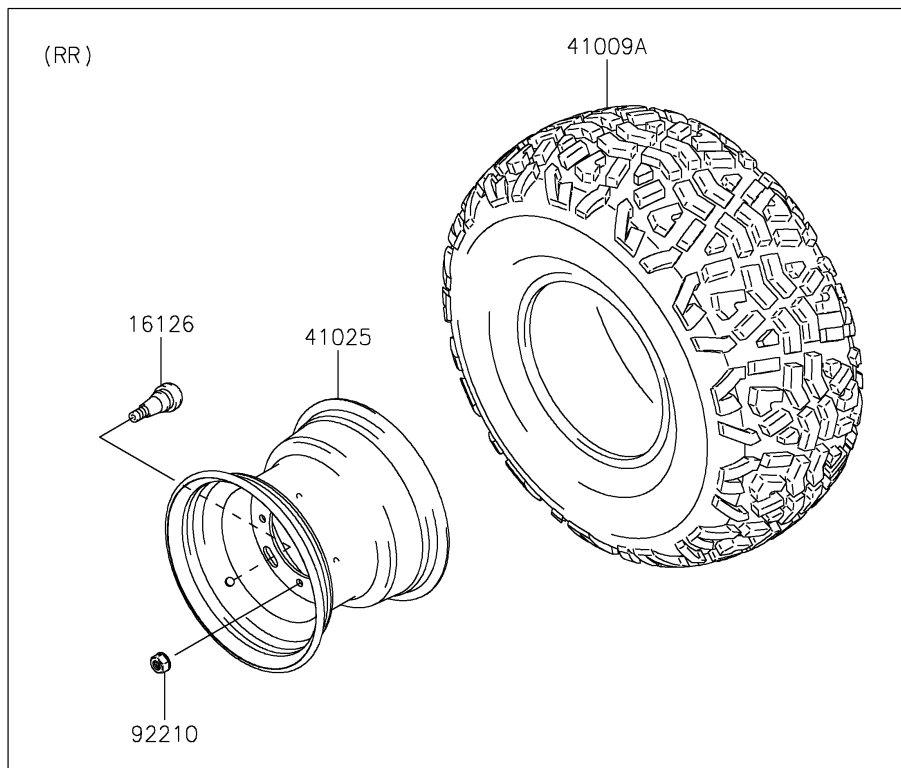

2021 MULE SX™ 4x4 FI PARTS DIAGRAM

Wheels/Tires

F2210

2021 MULE SX™ 4x4 FI PARTS LIST

Wheels/Tires

ITEM NAME	PART NUMBER	QUANTITY
VALVE (Ref # 16126)	16126-4001	4
TIRE,FR,24X9.00-10 4PR,K968M (Ref # 41009)	41009-0765	2
TIRE,RR,24X11.00-10 4PR,K968 (Ref # 41009A)	41009-0766	2
RIM,RR,10X8.5,F.S.BLACK (Ref # 41025)	41025-0039-397	2
RIM,FR,10X7.0 AT,F.S.BLACK (Ref # 41025A)	41025-0040-397	2
NUT,LOCK,10MM (Ref # 92210)	92210-1204	16