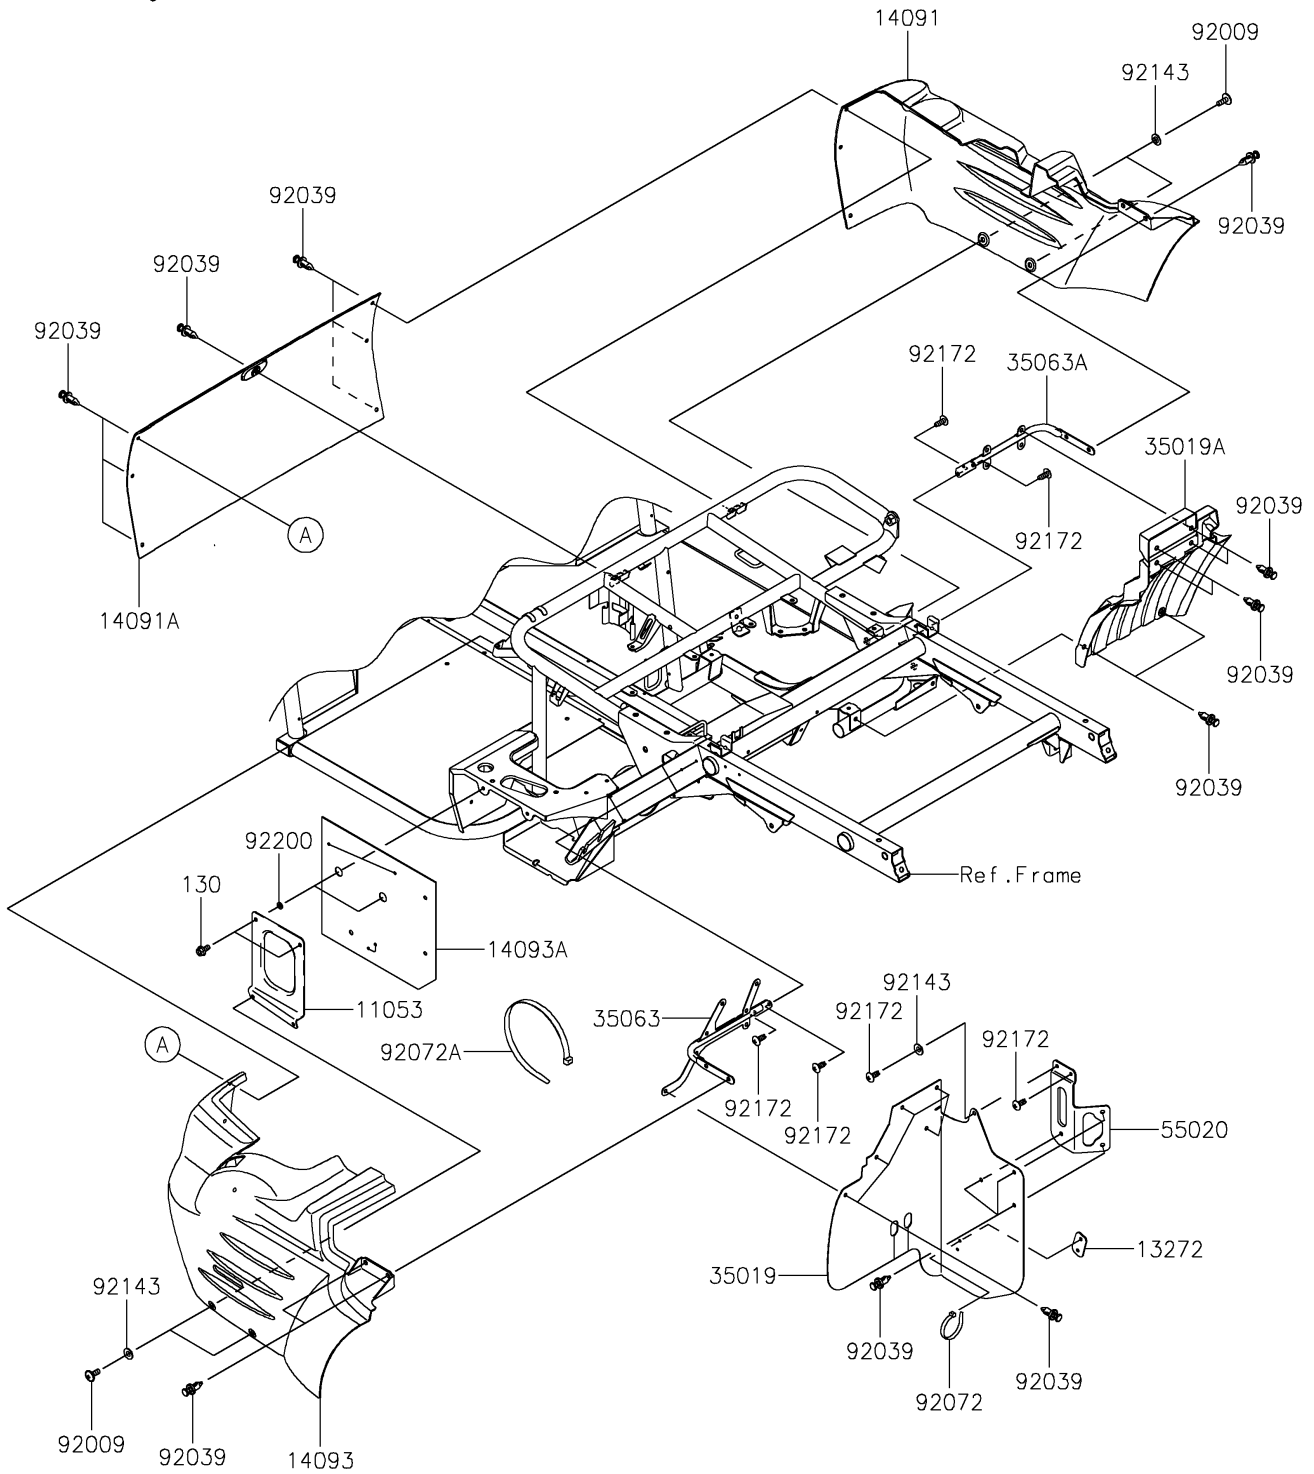

2021 MULE SX™ 4x4 FI PARTS DIAGRAM

Frame Fittings(Rear)

F2131

2021 MULE SX™ 4x4 FI PARTS LIST

Frame Fittings(Rear)

ITEM NAME	PART NUMBER	QUANTITY
BRACKET (Ref # 11053)	11053-0857	1
PLATE (Ref # 13272)	13272-7516	1
COVER,REAR SIDE,RH,F.BLACK (Ref # 14091)	14091-0224-6Z	1
COVER,UNDER SEAT,CNT,F.BLACK (Ref # 14091A)	14091-0341-6Z	1
COVER,REAR SIDE,LH,F.BLACK (Ref # 14093)	14093-0500-6Z	1
COVER,BATTERY (Ref # 14093A)	14093-0750	1
FLAP,SIDE COVER,LH (Ref # 35019)	35019-0610	1
FLAP,SIDE COVER,RH (Ref # 35019A)	35019-0612	1
STAY,LH (Ref # 35063)	35063-0784	1
STAY,RH (Ref # 35063A)	35063-1333	1
GUARD,COOLING FAN (Ref # 55020)	55020-7527	1
SCREW,6X16 (Ref # 92009)	92009-1621	4
RIVET (Ref # 92039)	92039-0776	25
BAND,L=188 (Ref # 92072)	92072-1239	1
BAND,L=368.3 (Ref # 92072A)	92072-3872	1
COLLAR (Ref # 92143)	92143-1087	5
SCREW,TAPPING,6X16 (Ref # 92172)	92172-0739	6
WASHER,7.2X14.3X1.6 (Ref # 92200)	92200-2207	2
BOLT-FLANGED,6X12 (Ref # 130)	130BA0612	2