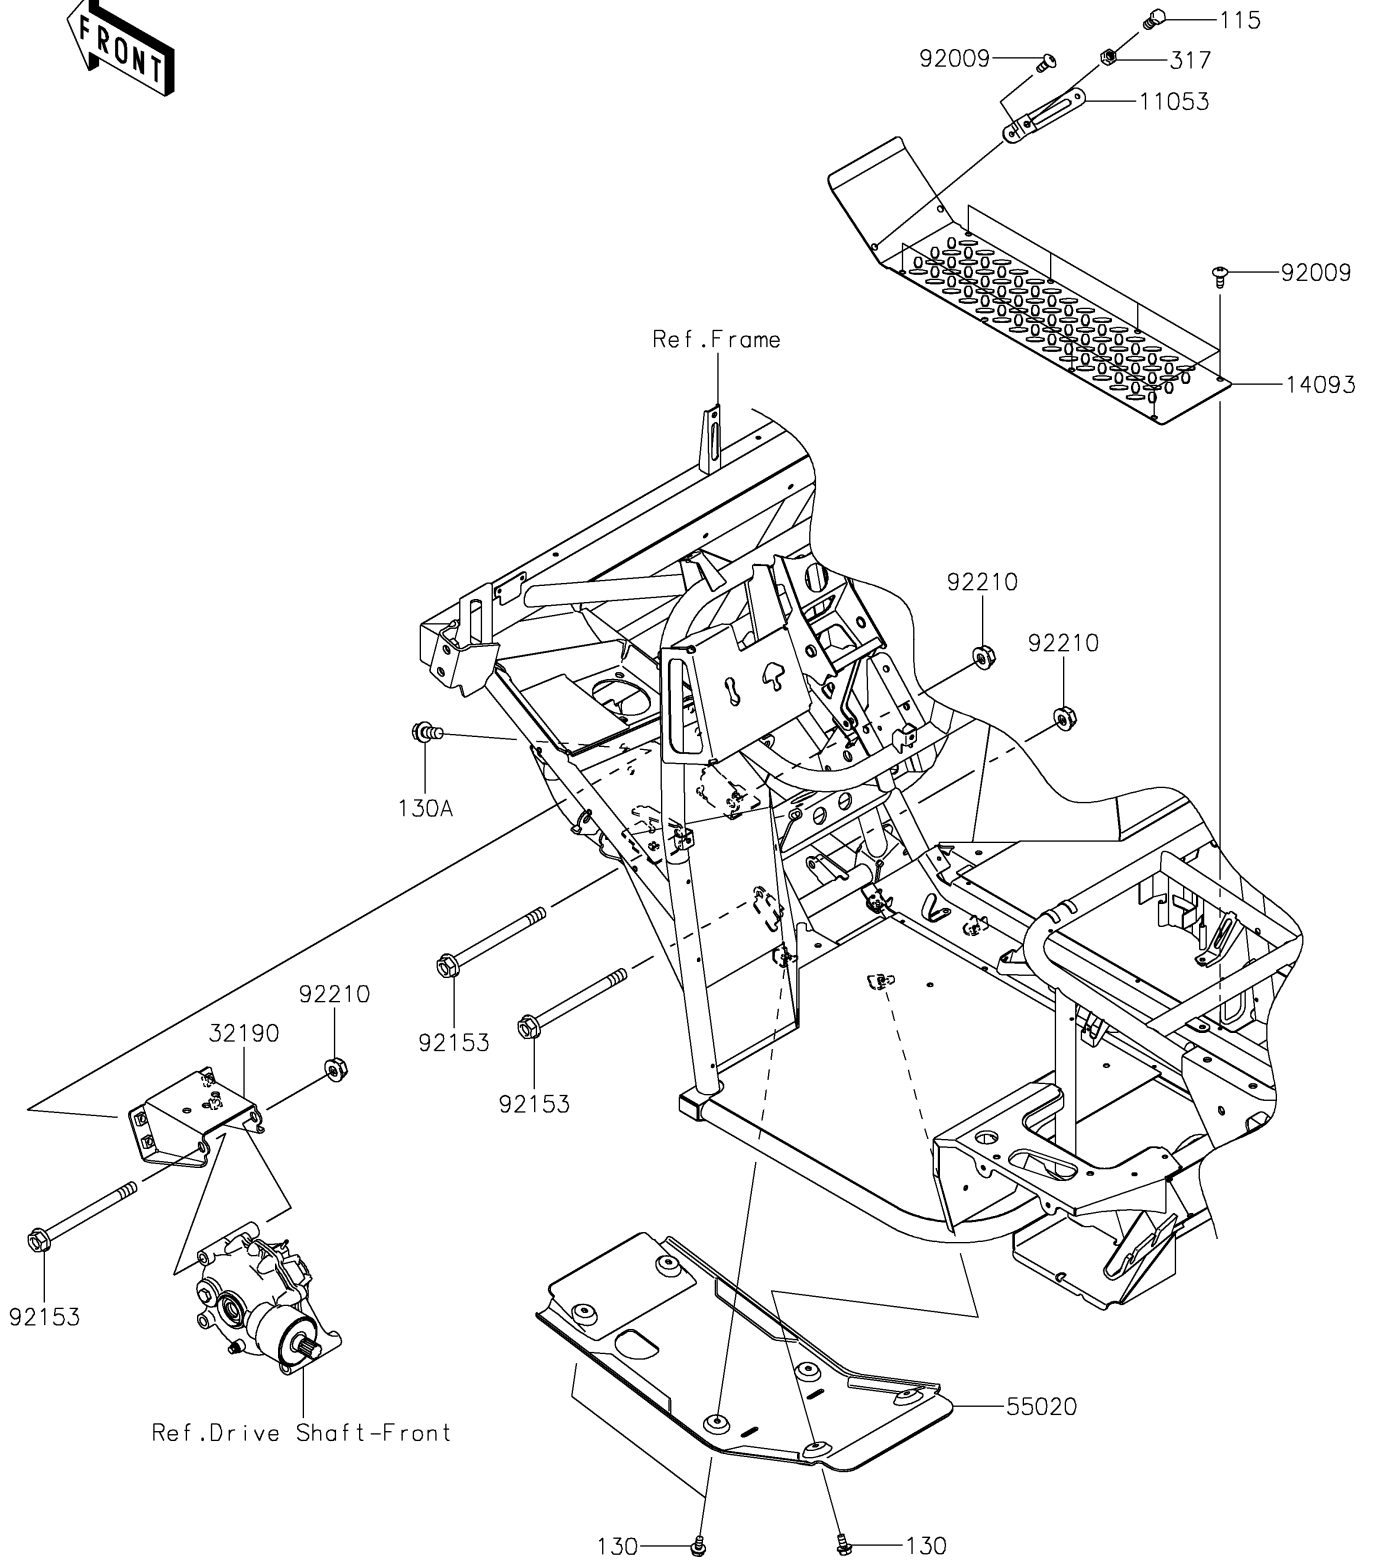

# 2021 MULE SX™ 4x4 FI PARTS DIAGRAM

Engine Mount

F2122

## 2021 MULE SX™ 4x4 FI PARTS LIST

### Engine Mount

ITEM NAME	PART NUMBER	QUANTITY
BRACKET,THROTTLE LEVER (Ref # 11053)	11053-1670	1
COVER,FLOOR,CNT (Ref # 14093)	14093-0469	1
BRACKET-ENGINE (Ref # 32190)	32190-0639	1
GUARD,FRONT DIFF (Ref # 55020)	55020-0165	1
SCREW,TAPPING,6X16 (Ref # 92009)	92009-1166	9
BOLT,FLANGED,10X120 (Ref # 92153)	92153-7502	3
NUT,LOCK,FLANGED,10MM (Ref # 92210)	92210-0276	3
BOLT-SMALL-UPSET,8X20 (Ref # 115)	115BA0820	1
BOLT-FLANGED,6X12 (Ref # 130)	130BA0612	6
BOLT-FLANGED,10X20 (Ref # 130A)	130BA1020	4
NUT-HEX-SMALL,8MM (Ref # 317)	317BA0800	1