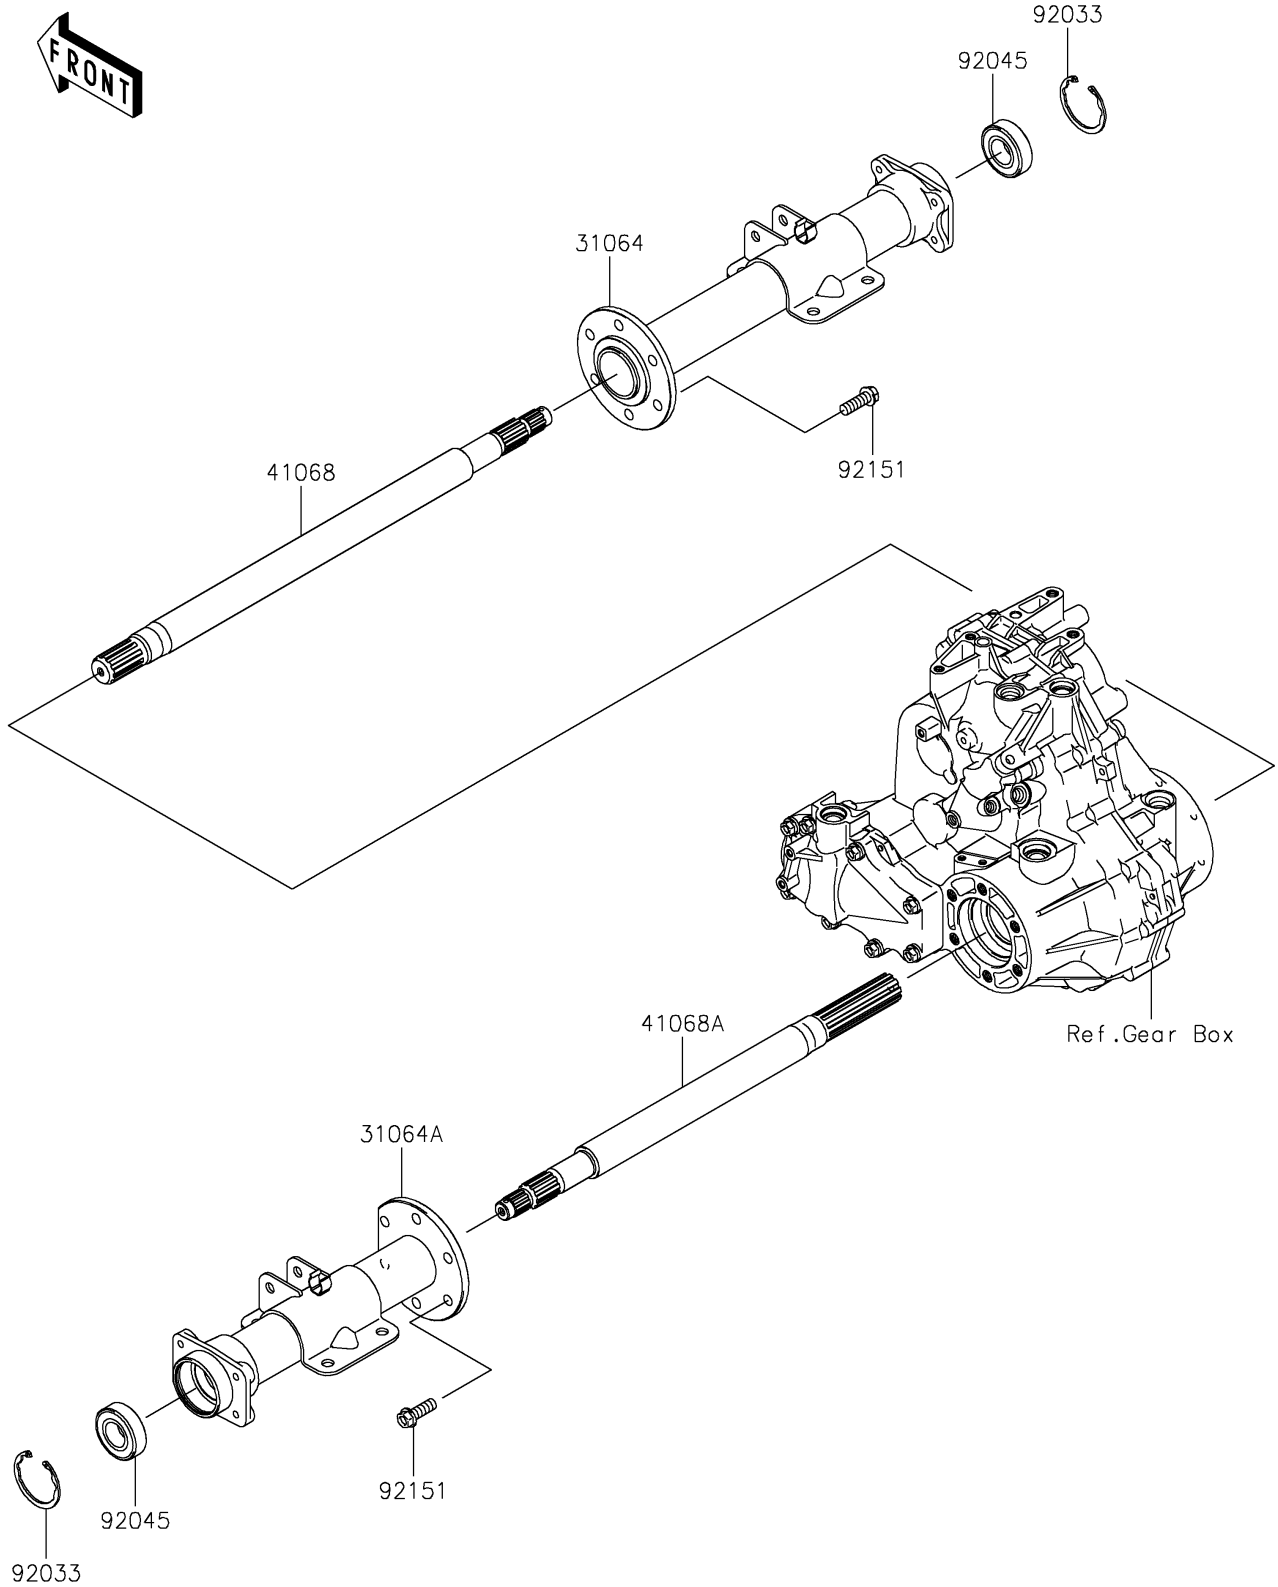

2021 MULE SX™ 4x4 FI PARTS DIAGRAM

Rear Axle

E3133

2021 MULE SX™ 4x4 FI PARTS LIST

Rear Axle

ITEM NAME	PART NUMBER	QUANTITY
PIPE-COMP,RH (Ref # 31064)	31064-0709	1
PIPE-COMP,LH (Ref # 31064A)	31064-0710	1
AXLE,RH (Ref # 41068)	41068-0036	1
AXLE,LH (Ref # 41068A)	41068-0037	1
RING-SNAP (Ref # 92033)	92033-2149	2
BEARING-BALL,6205A26DDU2 (Ref # 92045)	92045-0044	2
BOLT,10X28 (Ref # 92151)	92151-2142	12