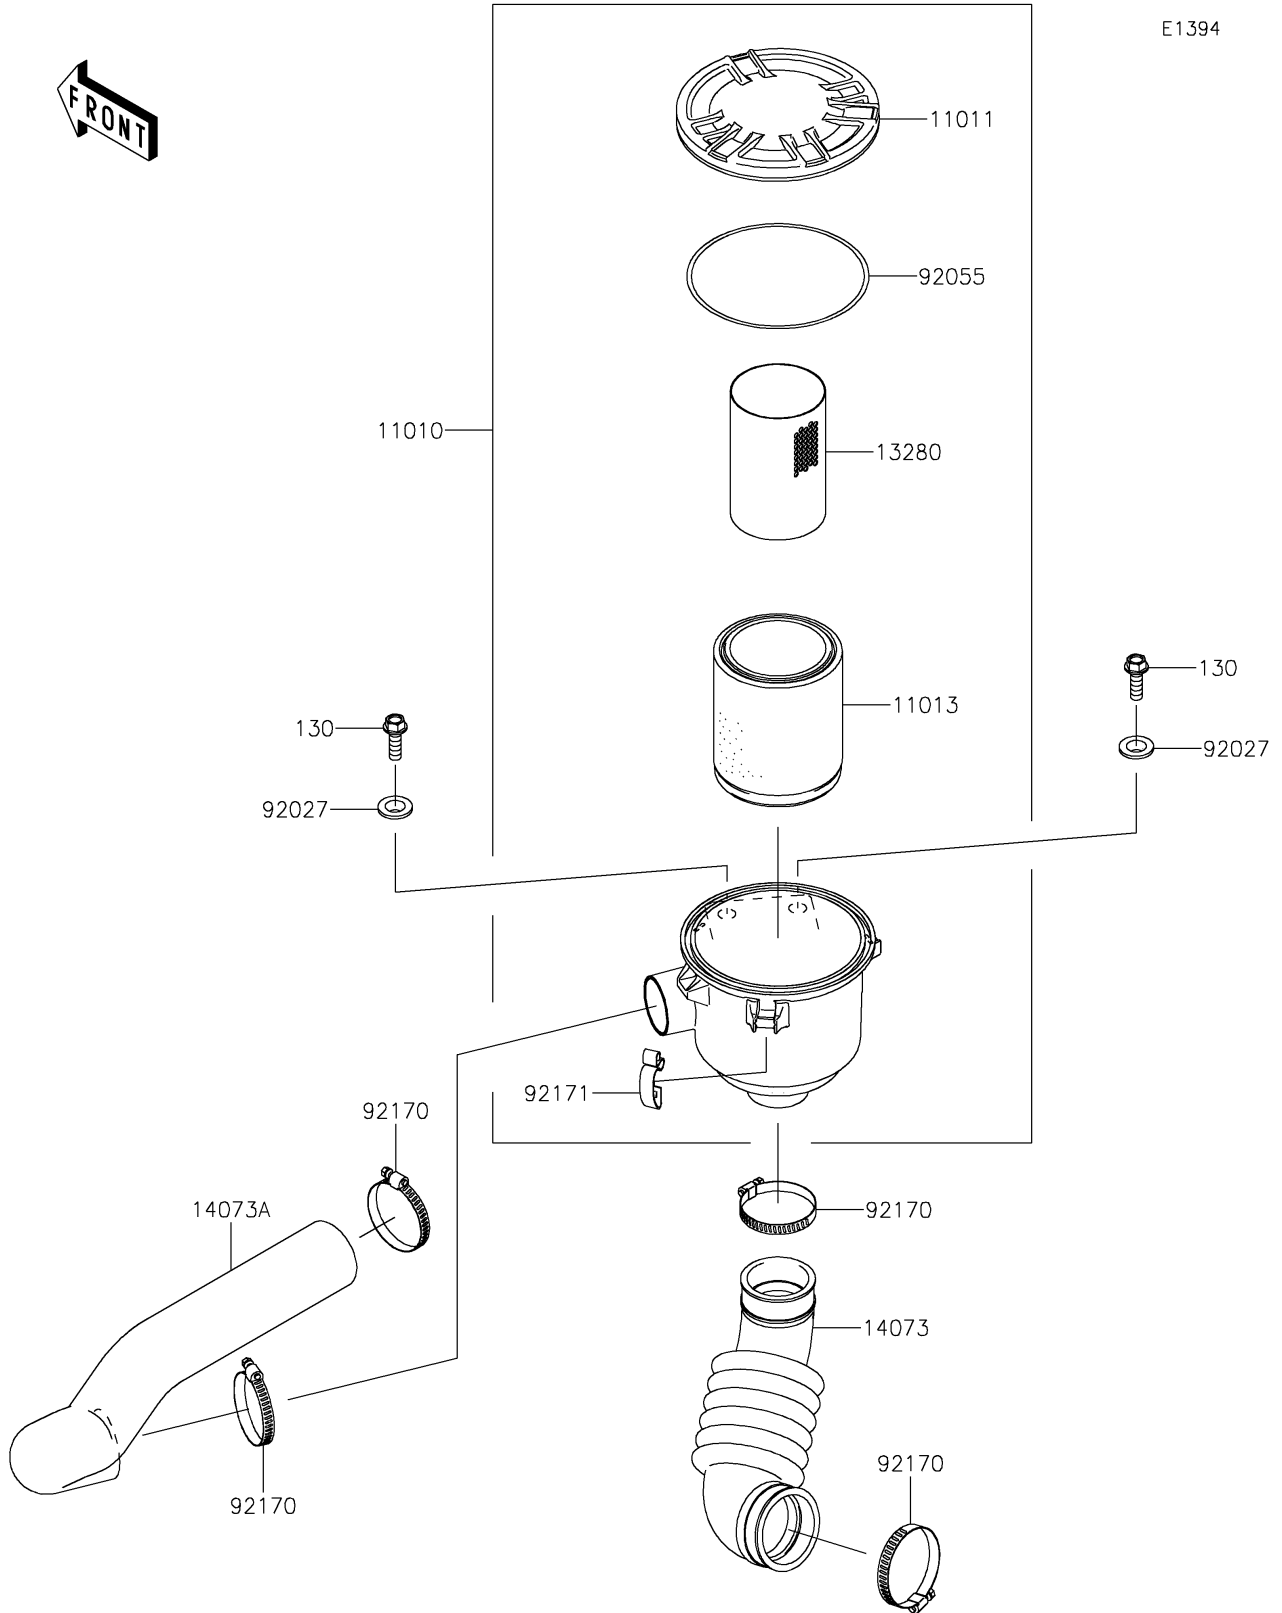

2021 MULE SX™ 4x4 FI PARTS DIAGRAM

Air Cleaner-Belt Converter

E1394

2021 MULE SX™ 4x4 FI PARTS LIST

Air Cleaner-Belt Converter

ITEM NAME	PART NUMBER	QUANTITY
FILTER-ASSY-AIR (Ref # 11010)	11010-0172	1
CASE-AIR FILTER,CAP (Ref # 11011)	11011-0135	1
ELEMENT-AIR FILTER (Ref # 11013)	11013-0037	1
HOLDER (Ref # 13280)	13280-0312	1
DUCT,AIR FILTER-CASE (Ref # 14073)	14073-0061	1
DUCT,BAR-AIR FILTER (Ref # 14073A)	14073-0892	1
COLLAR (Ref # 92027)	92027-1354	2
RING-O,122X4 (Ref # 92055)	92055-0167	1
CLAMP (Ref # 92170)	92170-1674	4
CLAMP (Ref # 92171)	92171-0225	3
BOLT-FLANGED,8X25 (Ref # 130)	130BA0825	2