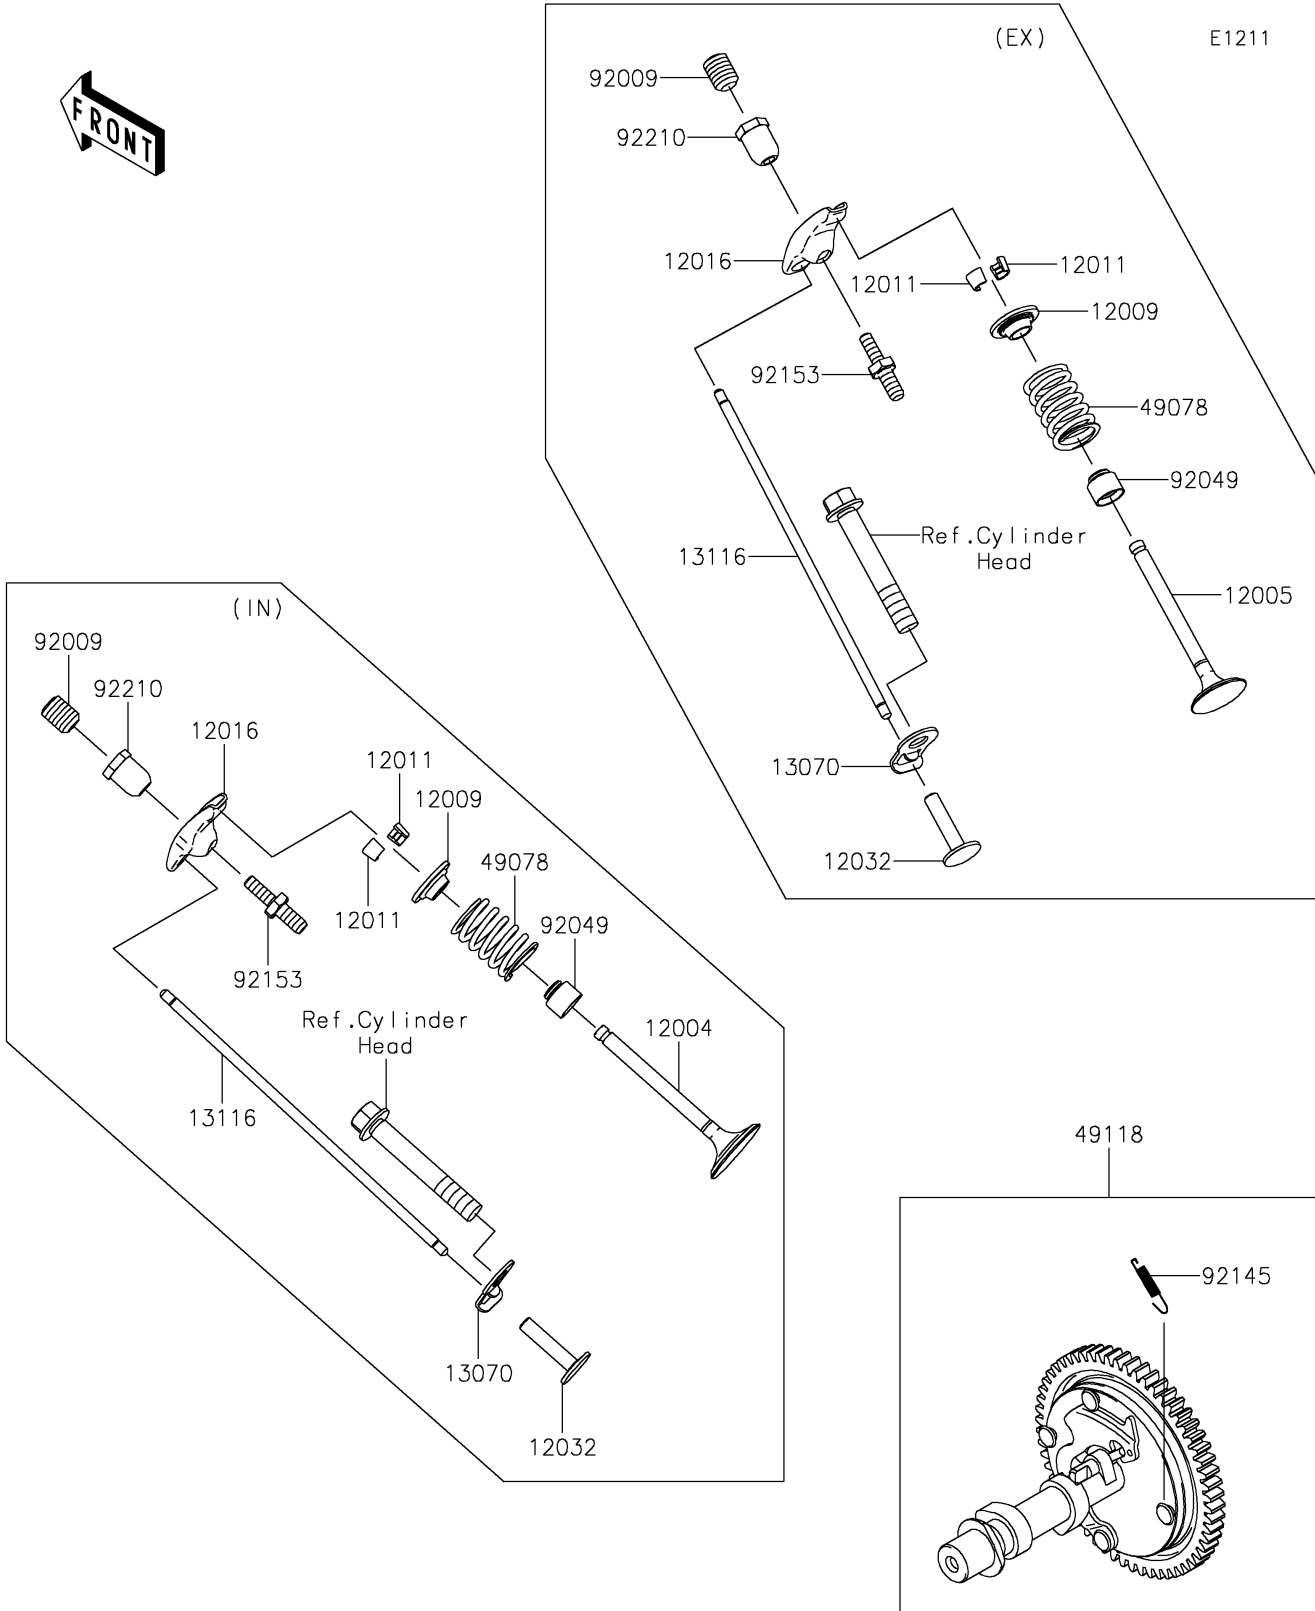

2021 MULE SX™ 4x4 FI PARTS DIAGRAM

Valve(s)/Camshaft(s)

2021 MULE SX™ 4x4 FI PARTS LIST

Valve(s)/Camshaft(s)

ITEM NAME	PART NUMBER	QUANTITY
VALVE-INTAKE (Ref # 12004)	12004-7004	1
VALVE-EXHAUST (Ref # 12005)	12005-7013	1
RETAINER-VALVE SPRING (Ref # 12009)	12009-7004	2
COLLET (Ref # 12011)	12011-2052	4
ARM-ROCKER (Ref # 12016)	12016-7007	2
TAPPET (Ref # 12032)	12032-7001	2
GUIDE,ROD-PUSH (Ref # 13070)	13070-7012	2
ROD-PUSH (Ref # 13116)	13116-7004	2
SPRING-ENGINE VALVE (Ref # 49078)	49078-7003	2
CAMSHAFT-COMP (Ref # 49118)	49118-0873	1
SCREW (Ref # 92009)	92009-2341	2
SEAL-OIL,7X15X13 (Ref # 92049)	92049-7020	2
SPRING (Ref # 92145)	92145-1653	1
BOLT (Ref # 92153)	92153-7019	2
NUT,M6 (Ref # 92210)	92210-7033	2