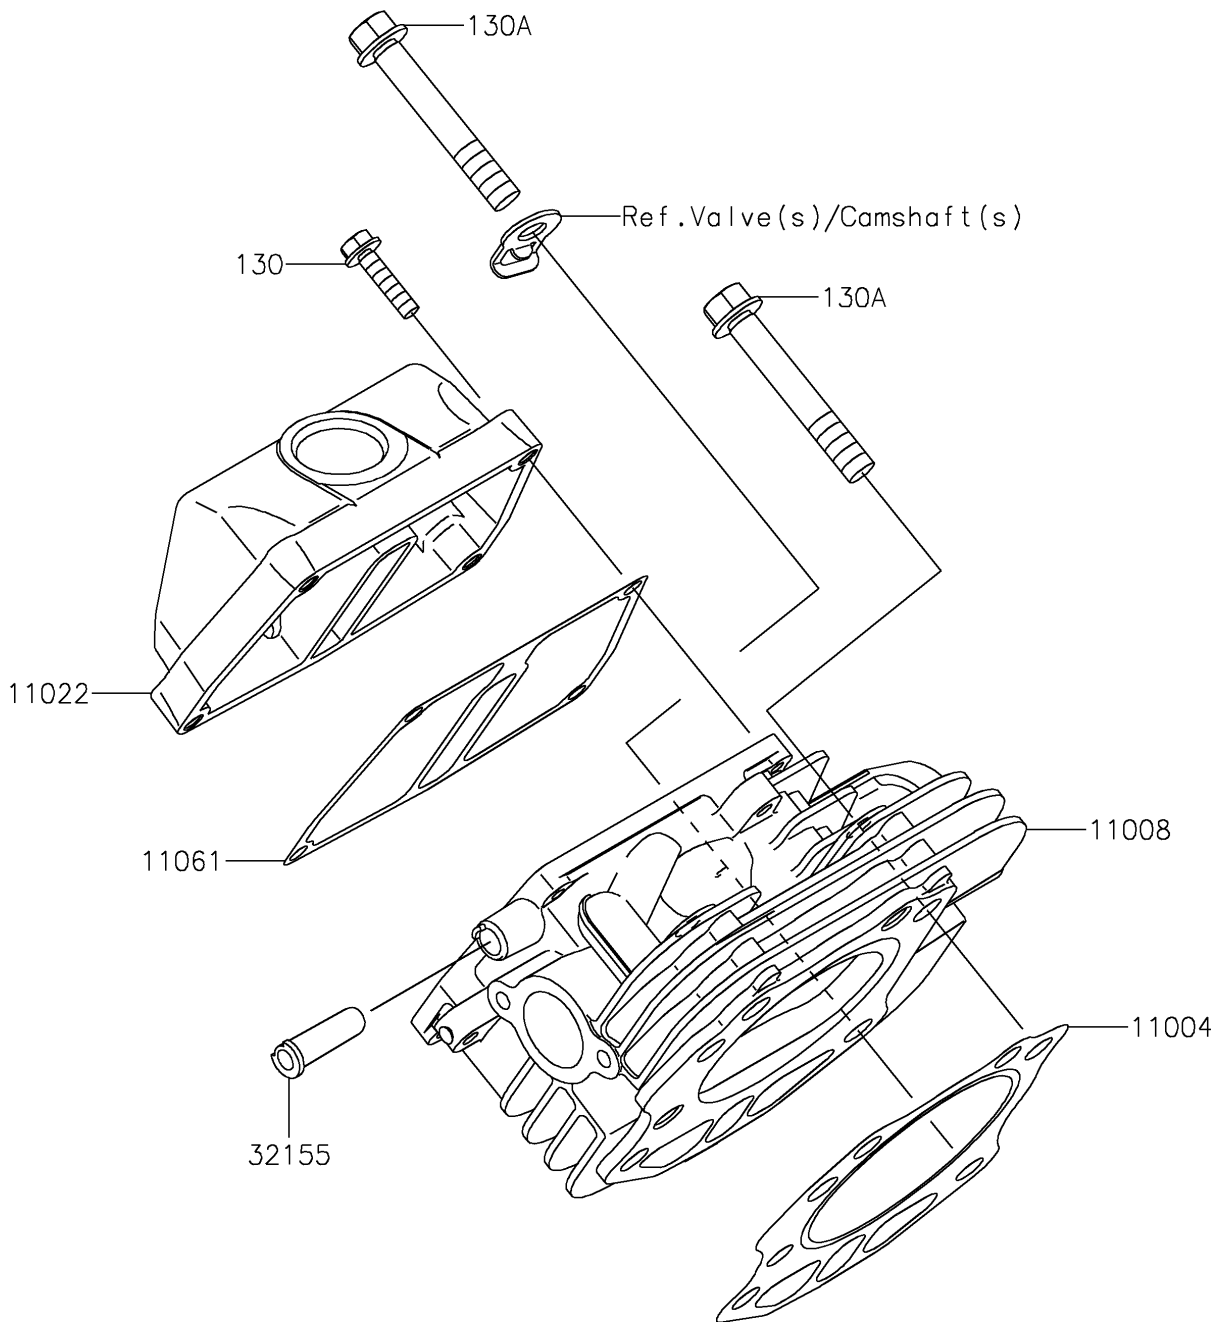

2021 MULE SX™ 4x4 FI PARTS DIAGRAM

Cylinder Head

E1111

2021 MULE SX™ 4x4 FI PARTS LIST

Cylinder Head

| ITEM NAME | PART NUMBER | QUANTITY |
|----------------------------------|-------------|----------|
| GASKET-HEAD (Ref # 11004) | 11004-7017 | 1 |
| HEAD-COMP-CYLINDER (Ref # 11008) | 11008-2162 | 1 |
| CASE-ROCKER (Ref # 11022) | 11022-0045 | 1 |
| GASKET,CASE-ROCKER (Ref # 11061) | 11061-1325 | 1 |
| PIPE,HEAD-CYLINDER (Ref # 32155) | 32155-2213 | 1 |
| BOLT-FLANGED,6X25 (Ref # 130) | 130BA0625 | 4 |
| BOLT-FLANGED,10X65 (Ref # 130A) | 130CA1065 | 4 |