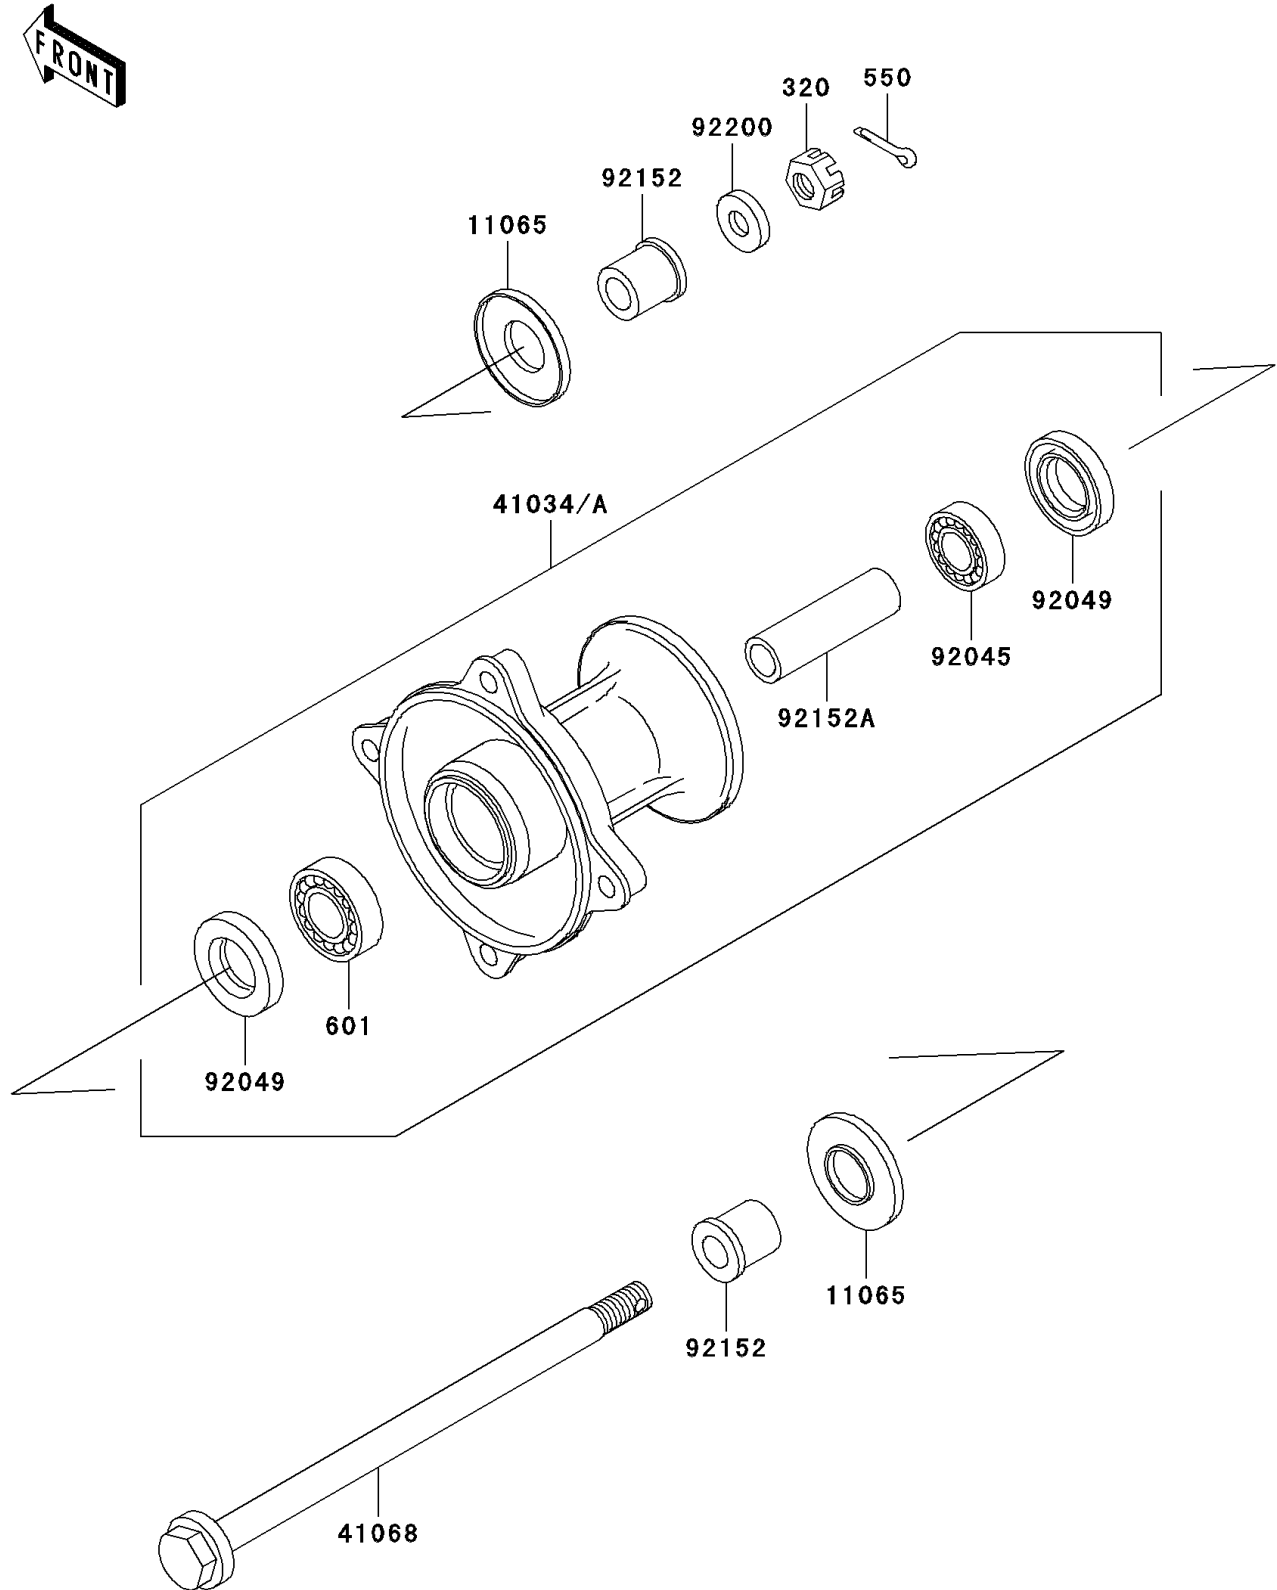

2006 KX65 PARTS DIAGRAM

Front Hub

F2230

2006 KX65 PARTS LIST

Front Hub

ITEM NAME	PART NUMBER	QUANTITY
NUT-CASTLE (Ref # 320)	320BA1200	1
PIN-COTTER,3.0X25 (Ref # 550)	550AA3025	1
BEARING-BALL,#6201UUC3 (Ref # 601)	601B6301UU	1
CAP (Ref # 11065)	11065-1137	2
DRUM-ASSY,FRONT BRAKE (Ref # 41034A)	41034-1302	1
AXLE,FR (Ref # 41068)	41068-1418	1
BEARING-BALL,TMB201LLUC3/2A (Ref # 92045)	92045-1062	1
SEAL-OIL,TC20376.5 (Ref # 92049)	92049-1257	2
COLLAR,AXLE,L=15.5 (Ref # 92152)	92152-1196	2
COLLAR,FR BRAKE DRUM,L=59 (Ref # 92152A)	92152-1197	1
WASHER,12.3X23X2.3 (Ref # 92200)	92200-1004	1