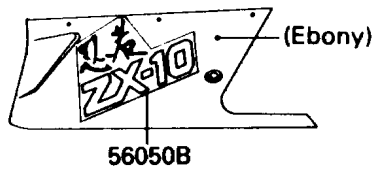

1988 NINJA® ZX-10 PARTS DIAGRAM

Decals(Ebony/Red)(ZX1000-B1)

F2861-0028

1988 NINJA® ZX-10 PARTS LIST

Decals(Ebony/Red)(ZX1000-B1)

ITEM NAME	PART NUMBER	QUANTITY
EMBLEM,FUEL TANK,KAWASAKI (Ref # 56014)	56014-1215	2
MARK,KAWASAKI (Ref # 56018)	56018-1675	1
PATTERN,FUEL TANK (Ref # 56048)	56048-1116	1
PATTERN,SIDE COVER,LH (Ref # 56048A)	56048-1117	1
PATTERN,SIDE COVER,RH (Ref # 56048B)	56048-1118	1
PATTERN,SEAT COVER,FR,FR,LH (Ref # 56048C)	56048-1119	1
PATTERN,TOOL BOX COVER,LH (Ref # 56048D)	56048-1120	1
PATTERN,SEAT COVER,FR,RR,LH (Ref # 56048E)	56048-1121	1
PATTERN,SEAT COVER,FR,RH (Ref # 56048F)	56048-1122	1
PATTERN,SEAT COVER,RR,LH (Ref # 56048G)	56048-1123	1
PATTERN,SEAT COVER,RR,RH (Ref # 56048H)	56048-1124	1
PATTERN,UPP COWLING,UPP,FR,LH (Ref # 56048I)	56048-1125	1
PATTERN,UPP COWLING,UPP,FR,RH (Ref # 56048J)	56048-1126	1
PATTERN,UPP COWLING,UPP,RR,LH (Ref # 56048K)	56048-1127	1
PATTERN,UPP COWLING,UPP,RR,RH (Ref # 56048L)	56048-1128	1
PATTERN,UPP COWLING,LWR,LH (Ref # 56048M)	56048-1129	1
PATTERN,UPP COWLING,LWR,RH (Ref # 56048N)	56048-1130	1
PATTERN,CNT COWLING,FR,LH (Ref # 56048O)	56048-1131	1
PATTERN,CNT COWLING,FR,RH (Ref # 56048P)	56048-1132	1
PATTERN,CNT COWLING,RR,LH (Ref # 56048Q)	56048-1133	1
PATTERN,CNT COWLING,RR,RH (Ref # 56048R)	56048-1134	1
MARK,NINJA (Ref # 56050)	56050-1090	2
MARK,E-BOX FRAME (Ref # 56050A)	56050-1091	2
MARK,NINJA/ZX-10 (Ref # 56050B)	56050-1092	2
MARK,TWIN CAM 16-VALVE (Ref # 56050C)	56050-1093	2
MARK,ENGINE COVER,LH (Ref # 56050D)	56050-1094	1
MARK,ENGINE COVER,RH (Ref # 56050E)	56050-1095	1