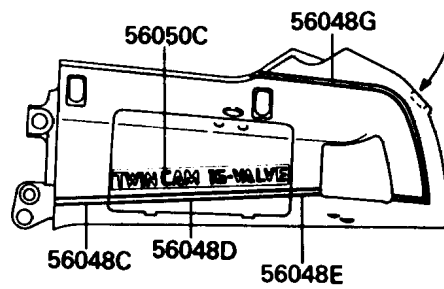

1988 NINJA® ZX-10 PARTS DIAGRAM

Decals(Ebony/Red)(ZX1000-B1)

F2861-0028

1988 NINJA® ZX-10 PARTS LIST

Decals(Ebony/Red)(ZX1000-B1)

ITEM NAME	PART NUMBER	QUANTITY
EMBLEM,FUEL TANK,KAWASAKI (Ref # 56014)	56014-1215	2
MARK,KAWASAKI (Ref # 56018)	56018-1675	1
PATTERN,FUEL TANK (Ref # 56048)	56048-1116	1
PATTERN,SIDE COVER,LH (Ref # 56048A)	56048-1117	1
PATTERN,SIDE COVER,RH (Ref # 56048B)	56048-1118	1
PATTERN,SEAT COVER,FR,FR,LH (Ref # 56048C)	56048-1119	1
PATTERN,TOOL BOX COVER,LH (Ref # 56048D)	56048-1120	1
PATTERN,SEAT COVER,FR,RR,LH (Ref # 56048E)	56048-1121	1
PATTERN,SEAT COVER,FR,RH (Ref # 56048F)	56048-1122	1
PATTERN,SEAT COVER,RR,LH (Ref # 56048G)	56048-1123	1
PATTERN,SEAT COVER,RR,RH (Ref # 56048H)	56048-1124	1
PATTERN,UPP COWLING,UPP,FR,LH (Ref # 56048I)	56048-1125	1
PATTERN,UPP COWLING,UPP,FR,RH (Ref # 56048J)	56048-1126	1
PATTERN,UPP COWLING,UPP,RR,LH (Ref # 56048K)	56048-1127	1
PATTERN,UPP COWLING,UPP,RR,RH (Ref # 56048L)	56048-1128	1
PATTERN,UPP COWLING,LWR,LH (Ref # 56048M)	56048-1129	1
PATTERN,UPP COWLING,LWR,RH (Ref # 56048N)	56048-1130	1
PATTERN,CNT COWLING,FR,LH (Ref # 56048O)	56048-1131	1
PATTERN,CNT COWLING,FR,RH (Ref # 56048P)	56048-1132	1
PATTERN,CNT COWLING,RR,LH (Ref # 56048Q)	56048-1133	1
PATTERN,CNT COWLING,RR,RH (Ref # 56048R)	56048-1134	1
MARK,NINJA (Ref # 56050)	56050-1090	2
MARK,E-BOX FRAME (Ref # 56050A)	56050-1091	2
MARK,NINJA/ZX-10 (Ref # 56050B)	56050-1092	2
MARK,TWIN CAM 16-VALVE (Ref # 56050C)	56050-1093	2
MARK,ENGINE COVER,LH (Ref # 56050D)	56050-1094	1
MARK,ENGINE COVER,RH (Ref # 56050E)	56050-1095	1