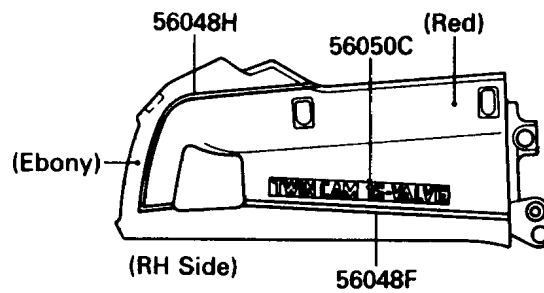

1988 NINJA® ZX-10 PARTS DIAGRAM

Decals(Ebony/Red)(ZX1000-B1)

F2861-0028

1988 NINJA® ZX-10 PARTS LIST

Decals(Ebony/Red)(ZX1000-B1)

ITEM NAME	PART NUMBER	QUANTITY
EMBLEM,FUEL TANK,KAWASAKI (Ref # 56014)	56014-1215	2
MARK,KAWASAKI (Ref # 56018)	56018-1675	1
PATTERN,FUEL TANK (Ref # 56048)	56048-1116	1
PATTERN,SIDE COVER,LH (Ref # 56048A)	56048-1117	1
PATTERN,SIDE COVER,RH (Ref # 56048B)	56048-1118	1
PATTERN,SEAT COVER,FR,FR,LH (Ref # 56048C)	56048-1119	1
PATTERN,TOOL BOX COVER,LH (Ref # 56048D)	56048-1120	1
PATTERN,SEAT COVER,FR,RR,LH (Ref # 56048E)	56048-1121	1
PATTERN,SEAT COVER,FR,RH (Ref # 56048F)	56048-1122	1
PATTERN,SEAT COVER,RR,LH (Ref # 56048G)	56048-1123	1
PATTERN,SEAT COVER,RR,RH (Ref # 56048H)	56048-1124	1
PATTERN,UPP COWLING,UPP,FR,LH (Ref # 56048I)	56048-1125	1
PATTERN,UPP COWLING,UPP,FR,RH (Ref # 56048J)	56048-1126	1
PATTERN,UPP COWLING,UPP,RR,LH (Ref # 56048K)	56048-1127	1
PATTERN,UPP COWLING,UPP,RR,RH (Ref # 56048L)	56048-1128	1
PATTERN,UPP COWLING,LWR,LH (Ref # 56048M)	56048-1129	1
PATTERN,UPP COWLING,LWR,RH (Ref # 56048N)	56048-1130	1
PATTERN,CNT COWLING,FR,LH (Ref # 56048O)	56048-1131	1
PATTERN,CNT COWLING,FR,RH (Ref # 56048P)	56048-1132	1
PATTERN,CNT COWLING,RR,LH (Ref # 56048Q)	56048-1133	1
PATTERN,CNT COWLING,RR,RH (Ref # 56048R)	56048-1134	1
MARK,NINJA (Ref # 56050)	56050-1090	2
MARK,E-BOX FRAME (Ref # 56050A)	56050-1091	2
MARK,NINJA/ZX-10 (Ref # 56050B)	56050-1092	2
MARK,TWIN CAM 16-VALVE (Ref # 56050C)	56050-1093	2
MARK,ENGINE COVER,LH (Ref # 56050D)	56050-1094	1
MARK,ENGINE COVER,RH (Ref # 56050E)	56050-1095	1