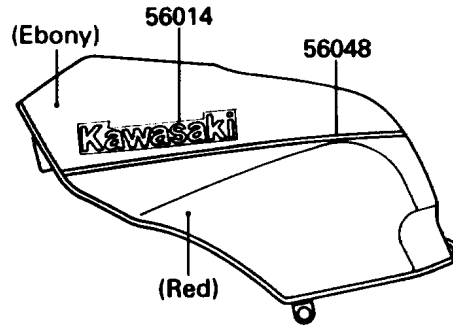

1988 NINJA® ZX-10 PARTS DIAGRAM

Decals(Ebony/Red)(ZX1000-B1)

F2861-0028

1988 NINJA® ZX-10 PARTS LIST

Decals(Ebony/Red)(ZX1000-B1)

ITEM NAME	PART NUMBER	QUANTITY
EMBLEM,FUEL TANK,KAWASAKI (Ref # 56014)	56014-1215	2
MARK,KAWASAKI (Ref # 56018)	56018-1675	1
PATTERN,FUEL TANK (Ref # 56048)	56048-1116	1
PATTERN,SIDE COVER,LH (Ref # 56048A)	56048-1117	1
PATTERN,SIDE COVER,RH (Ref # 56048B)	56048-1118	1
PATTERN,SEAT COVER,FR,FR,LH (Ref # 56048C)	56048-1119	1
PATTERN,TOOL BOX COVER,LH (Ref # 56048D)	56048-1120	1
PATTERN,SEAT COVER,FR,RR,LH (Ref # 56048E)	56048-1121	1
PATTERN,SEAT COVER,FR,RH (Ref # 56048F)	56048-1122	1
PATTERN,SEAT COVER,RR,LH (Ref # 56048G)	56048-1123	1
PATTERN,SEAT COVER,RR,RH (Ref # 56048H)	56048-1124	1
PATTERN,UPP COWLING,UPP,FR,LH (Ref # 56048I)	56048-1125	1
PATTERN,UPP COWLING,UPP,FR,RH (Ref # 56048J)	56048-1126	1
PATTERN,UPP COWLING,UPP,RR,LH (Ref # 56048K)	56048-1127	1
PATTERN,UPP COWLING,UPP,RR,RH (Ref # 56048L)	56048-1128	1
PATTERN,UPP COWLING,LWR,LH (Ref # 56048M)	56048-1129	1
PATTERN,UPP COWLING,LWR,RH (Ref # 56048N)	56048-1130	1
PATTERN,CNT COWLING,FR,LH (Ref # 56048O)	56048-1131	1
PATTERN,CNT COWLING,FR,RH (Ref # 56048P)	56048-1132	1
PATTERN,CNT COWLING,RR,LH (Ref # 56048Q)	56048-1133	1
PATTERN,CNT COWLING,RR,RH (Ref # 56048R)	56048-1134	1
MARK,NINJA (Ref # 56050)	56050-1090	2
MARK,E-BOX FRAME (Ref # 56050A)	56050-1091	2
MARK,NINJA/ZX-10 (Ref # 56050B)	56050-1092	2
MARK,TWIN CAM 16-VALVE (Ref # 56050C)	56050-1093	2
MARK,ENGINE COVER,LH (Ref # 56050D)	56050-1094	1
MARK,ENGINE COVER,RH (Ref # 56050E)	56050-1095	1