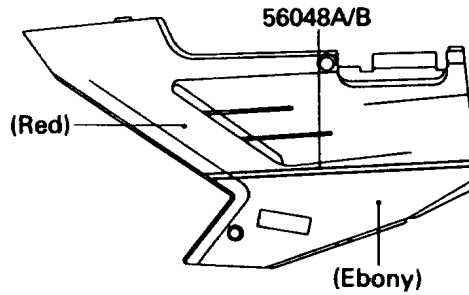

1988 NINJA® ZX-10 PARTS DIAGRAM

Decals(Ebony/Red)(ZX1000-B1)

F2861-0028

1988 NINJA® ZX-10 PARTS LIST

Decals(Ebony/Red)(ZX1000-B1)

ITEM NAME	PART NUMBER	QUANTITY
EMBLEM,FUEL TANK,KAWASAKI (Ref # 56014)	56014-1215	2
MARK,KAWASAKI (Ref # 56018)	56018-1675	1
PATTERN,FUEL TANK (Ref # 56048)	56048-1116	1
PATTERN,SIDE COVER,LH (Ref # 56048A)	56048-1117	1
PATTERN,SIDE COVER,RH (Ref # 56048B)	56048-1118	1
PATTERN,SEAT COVER,FR,FR,LH (Ref # 56048C)	56048-1119	1
PATTERN,TOOL BOX COVER,LH (Ref # 56048D)	56048-1120	1
PATTERN,SEAT COVER,FR,RR,LH (Ref # 56048E)	56048-1121	1
PATTERN,SEAT COVER,FR,RH (Ref # 56048F)	56048-1122	1
PATTERN,SEAT COVER,RR,LH (Ref # 56048G)	56048-1123	1
PATTERN,SEAT COVER,RR,RH (Ref # 56048H)	56048-1124	1
PATTERN,UPP COWLING,UPP,FR,LH (Ref # 56048I)	56048-1125	1
PATTERN,UPP COWLING,UPP,FR,RH (Ref # 56048J)	56048-1126	1
PATTERN,UPP COWLING,UPP,RR,LH (Ref # 56048K)	56048-1127	1
PATTERN,UPP COWLING,UPP,RR,RH (Ref # 56048L)	56048-1128	1
PATTERN,UPP COWLING,LWR,LH (Ref # 56048M)	56048-1129	1
PATTERN,UPP COWLING,LWR,RH (Ref # 56048N)	56048-1130	1
PATTERN,CNT COWLING,FR,LH (Ref # 56048O)	56048-1131	1
PATTERN,CNT COWLING,FR,RH (Ref # 56048P)	56048-1132	1
PATTERN,CNT COWLING,RR,LH (Ref # 56048Q)	56048-1133	1
PATTERN,CNT COWLING,RR,RH (Ref # 56048R)	56048-1134	1
MARK,NINJA (Ref # 56050)	56050-1090	2
MARK,E-BOX FRAME (Ref # 56050A)	56050-1091	2
MARK,NINJA/ZX-10 (Ref # 56050B)	56050-1092	2
MARK,TWIN CAM 16-VALVE (Ref # 56050C)	56050-1093	2
MARK,ENGINE COVER,LH (Ref # 56050D)	56050-1094	1
MARK,ENGINE COVER,RH (Ref # 56050E)	56050-1095	1