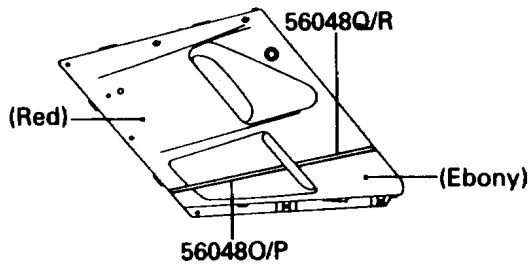

1988 NINJA® ZX-10 PARTS DIAGRAM

Decals(Ebony/Red)(ZX1000-B1)

F2861-0028

1988 NINJA® ZX-10 PARTS LIST

Decals(Ebony/Red)(ZX1000-B1)

ITEM NAME	PART NUMBER	QUANTITY
EMBLEM,FUEL TANK,KAWASAKI (Ref # 56014)	56014-1215	2
MARK,KAWASAKI (Ref # 56018)	56018-1675	1
PATTERN,FUEL TANK (Ref # 56048)	56048-1116	1
PATTERN,SIDE COVER,LH (Ref # 56048A)	56048-1117	1
PATTERN,SIDE COVER,RH (Ref # 56048B)	56048-1118	1
PATTERN,SEAT COVER,FR,FR,LH (Ref # 56048C)	56048-1119	1
PATTERN,TOOL BOX COVER,LH (Ref # 56048D)	56048-1120	1
PATTERN,SEAT COVER,FR,RR,LH (Ref # 56048E)	56048-1121	1
PATTERN,SEAT COVER,FR,RH (Ref # 56048F)	56048-1122	1
PATTERN,SEAT COVER,RR,LH (Ref # 56048G)	56048-1123	1
PATTERN,SEAT COVER,RR,RH (Ref # 56048H)	56048-1124	1
PATTERN,UPP COWLING,UPP,FR,LH (Ref # 56048I)	56048-1125	1
PATTERN,UPP COWLING,UPP,FR,RH (Ref # 56048J)	56048-1126	1
PATTERN,UPP COWLING,UPP,RR,LH (Ref # 56048K)	56048-1127	1
PATTERN,UPP COWLING,UPP,RR,RH (Ref # 56048L)	56048-1128	1
PATTERN,UPP COWLING,LWR,LH (Ref # 56048M)	56048-1129	1
PATTERN,UPP COWLING,LWR,RH (Ref # 56048N)	56048-1130	1
PATTERN,CNT COWLING,FR,LH (Ref # 56048O)	56048-1131	1
PATTERN,CNT COWLING,FR,RH (Ref # 56048P)	56048-1132	1
PATTERN,CNT COWLING,RR,LH (Ref # 56048Q)	56048-1133	1
PATTERN,CNT COWLING,RR,RH (Ref # 56048R)	56048-1134	1
MARK,NINJA (Ref # 56050)	56050-1090	2
MARK,E-BOX FRAME (Ref # 56050A)	56050-1091	2
MARK,NINJA/ZX-10 (Ref # 56050B)	56050-1092	2
MARK,TWIN CAM 16-VALVE (Ref # 56050C)	56050-1093	2
MARK,ENGINE COVER,LH (Ref # 56050D)	56050-1094	1
MARK,ENGINE COVER,RH (Ref # 56050E)	56050-1095	1