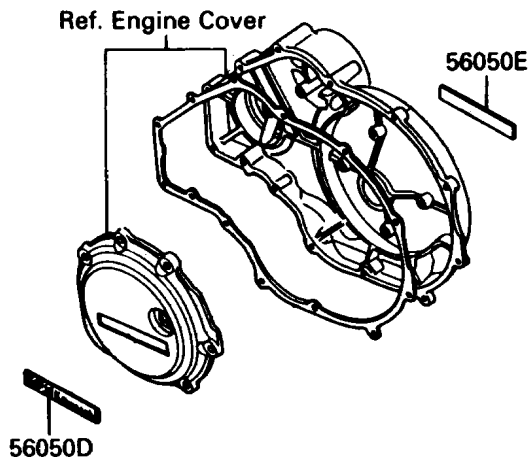

1988 NINJA® ZX-10 PARTS DIAGRAM

Decals(Ebony/Red)(ZX1000-B1)

F2861-0028

1988 NINJA® ZX-10 PARTS LIST

Decals(Ebony/Red)(ZX1000-B1)

ITEM NAME	PART NUMBER	QUANTITY
EMBLEM,FUEL TANK,KAWASAKI (Ref # 56014)	56014-1215	2
MARK,KAWASAKI (Ref # 56018)	56018-1675	1
PATTERN,FUEL TANK (Ref # 56048)	56048-1116	1
PATTERN,SIDE COVER,LH (Ref # 56048A)	56048-1117	1
PATTERN,SIDE COVER,RH (Ref # 56048B)	56048-1118	1
PATTERN,SEAT COVER,FR,FR,LH (Ref # 56048C)	56048-1119	1
PATTERN,TOOL BOX COVER,LH (Ref # 56048D)	56048-1120	1
PATTERN,SEAT COVER,FR,RR,LH (Ref # 56048E)	56048-1121	1
PATTERN,SEAT COVER,FR,RH (Ref # 56048F)	56048-1122	1
PATTERN,SEAT COVER,RR,LH (Ref # 56048G)	56048-1123	1
PATTERN,SEAT COVER,RR,RH (Ref # 56048H)	56048-1124	1
PATTERN,UPP COWLING,UPP,FR,LH (Ref # 56048I)	56048-1125	1
PATTERN,UPP COWLING,UPP,FR,RH (Ref # 56048J)	56048-1126	1
PATTERN,UPP COWLING,UPP,RR,LH (Ref # 56048K)	56048-1127	1
PATTERN,UPP COWLING,UPP,RR,RH (Ref # 56048L)	56048-1128	1
PATTERN,UPP COWLING,LWR,LH (Ref # 56048M)	56048-1129	1
PATTERN,UPP COWLING,LWR,RH (Ref # 56048N)	56048-1130	1
PATTERN,CNT COWLING,FR,LH (Ref # 56048O)	56048-1131	1
PATTERN,CNT COWLING,FR,RH (Ref # 56048P)	56048-1132	1
PATTERN,CNT COWLING,RR,LH (Ref # 56048Q)	56048-1133	1
PATTERN,CNT COWLING,RR,RH (Ref # 56048R)	56048-1134	1
MARK,NINJA (Ref # 56050)	56050-1090	2
MARK,E-BOX FRAME (Ref # 56050A)	56050-1091	2
MARK,NINJA/ZX-10 (Ref # 56050B)	56050-1092	2
MARK,TWIN CAM 16-VALVE (Ref # 56050C)	56050-1093	2
MARK,ENGINE COVER,LH (Ref # 56050D)	56050-1094	1
MARK,ENGINE COVER,RH (Ref # 56050E)	56050-1095	1