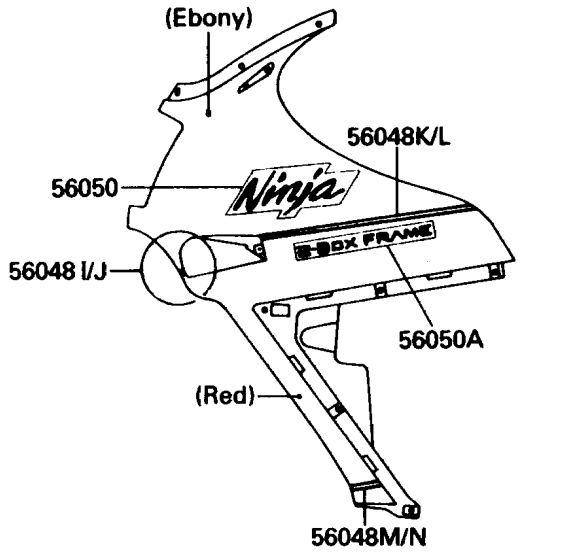

1988 NINJA® ZX-10 PARTS DIAGRAM

Decals(Ebony/Red)(ZX1000-B1)

F2861-0028

1988 NINJA® ZX-10 PARTS LIST

Decals(Ebony/Red)(ZX1000-B1)

ITEM NAME	PART NUMBER	QUANTITY
EMBLEM,FUEL TANK,KAWASAKI (Ref # 56014)	56014-1215	2
MARK,KAWASAKI (Ref # 56018)	56018-1675	1
PATTERN,FUEL TANK (Ref # 56048)	56048-1116	1
PATTERN,SIDE COVER,LH (Ref # 56048A)	56048-1117	1
PATTERN,SIDE COVER,RH (Ref # 56048B)	56048-1118	1
PATTERN,SEAT COVER,FR,FR,LH (Ref # 56048C)	56048-1119	1
PATTERN,TOOL BOX COVER,LH (Ref # 56048D)	56048-1120	1
PATTERN,SEAT COVER,FR,RR,LH (Ref # 56048E)	56048-1121	1
PATTERN,SEAT COVER,FR,RH (Ref # 56048F)	56048-1122	1
PATTERN,SEAT COVER,RR,LH (Ref # 56048G)	56048-1123	1
PATTERN,SEAT COVER,RR,RH (Ref # 56048H)	56048-1124	1
PATTERN,UPP COWLING,UPP,FR,LH (Ref # 56048I)	56048-1125	1
PATTERN,UPP COWLING,UPP,FR,RH (Ref # 56048J)	56048-1126	1
PATTERN,UPP COWLING,UPP,RR,LH (Ref # 56048K)	56048-1127	1
PATTERN,UPP COWLING,UPP,RR,RH (Ref # 56048L)	56048-1128	1
PATTERN,UPP COWLING,LWR,LH (Ref # 56048M)	56048-1129	1
PATTERN,UPP COWLING,LWR,RH (Ref # 56048N)	56048-1130	1
PATTERN,CNT COWLING,FR,LH (Ref # 56048O)	56048-1131	1
PATTERN,CNT COWLING,FR,RH (Ref # 56048P)	56048-1132	1
PATTERN,CNT COWLING,RR,LH (Ref # 56048Q)	56048-1133	1
PATTERN,CNT COWLING,RR,RH (Ref # 56048R)	56048-1134	1
MARK,NINJA (Ref # 56050)	56050-1090	2
MARK,E-BOX FRAME (Ref # 56050A)	56050-1091	2
MARK,NINJA/ZX-10 (Ref # 56050B)	56050-1092	2
MARK,TWIN CAM 16-VALVE (Ref # 56050C)	56050-1093	2
MARK,ENGINE COVER,LH (Ref # 56050D)	56050-1094	1
MARK,ENGINE COVER,RH (Ref # 56050E)	56050-1095	1