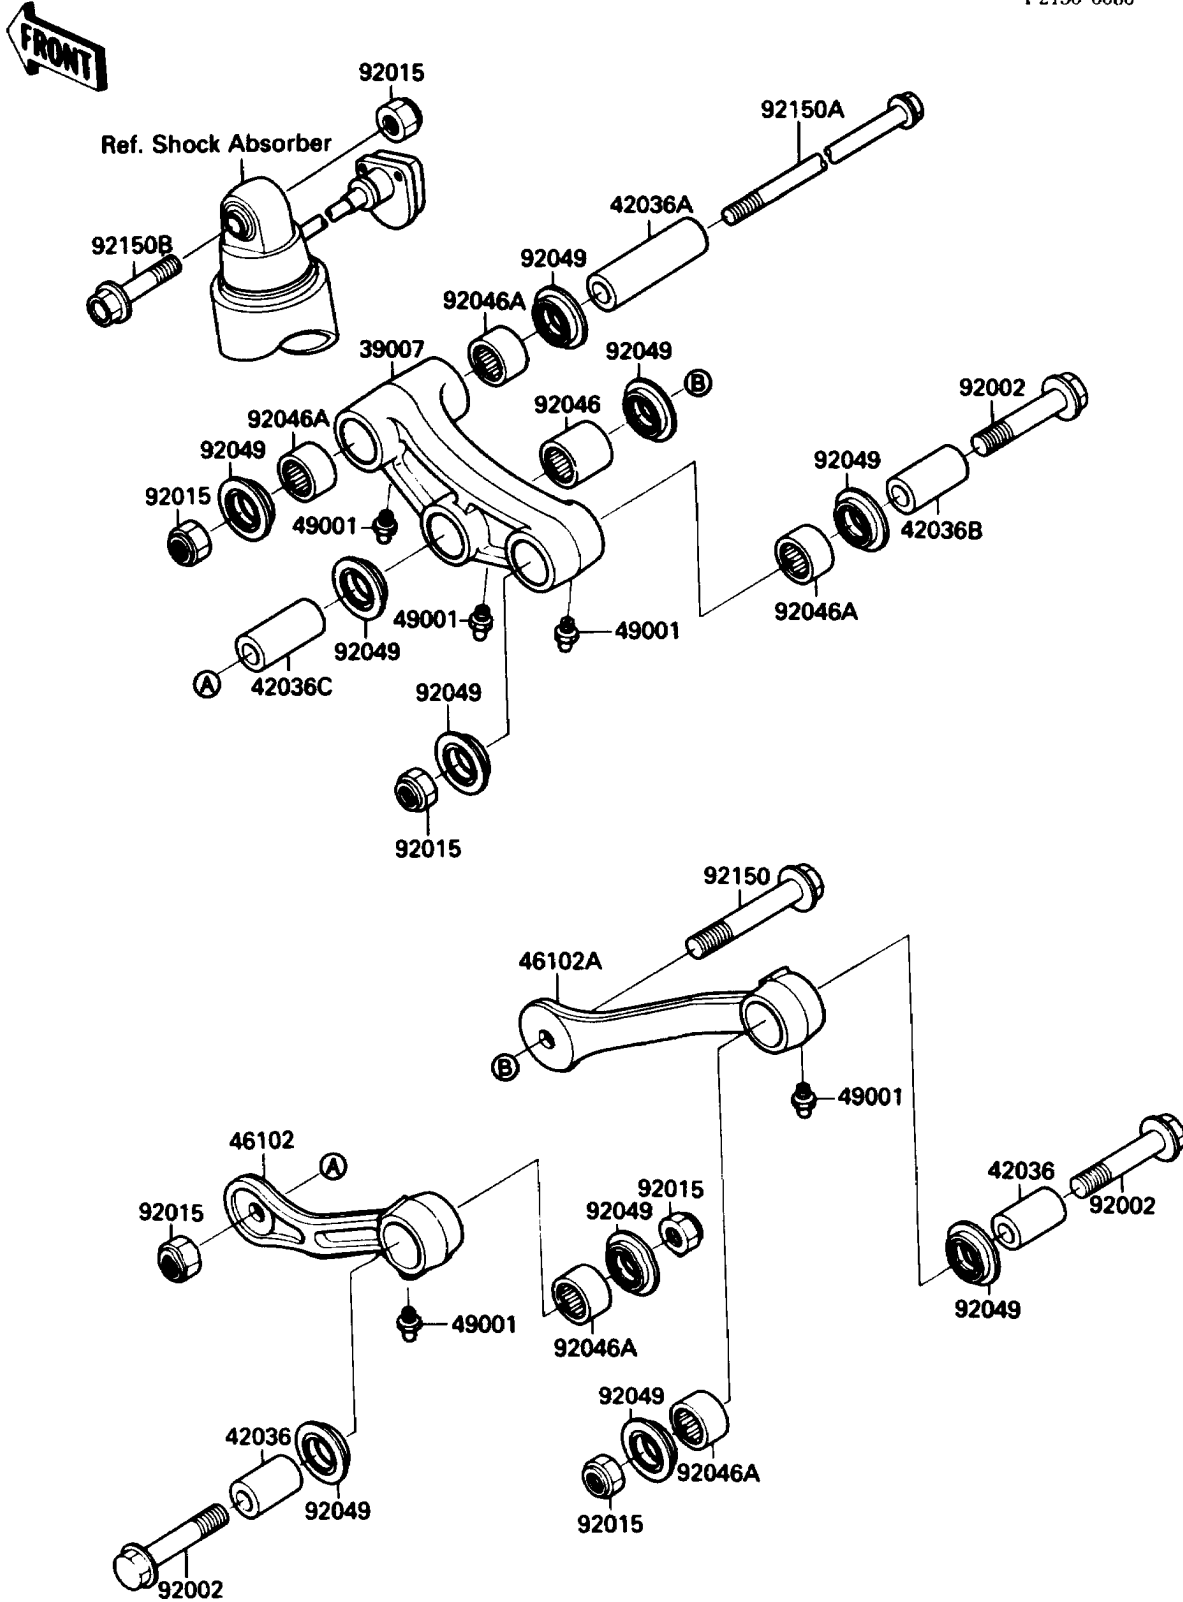

# 1989 Ninja® ZX™-10 PARTS DIAGRAM

Rear Suspension

F2150-0086

# 1989 Ninja® ZX™-10 PARTS LIST

Rear Suspension

ITEM NAME	PART NUMBER	QUANTITY
-----------	-------------	----------