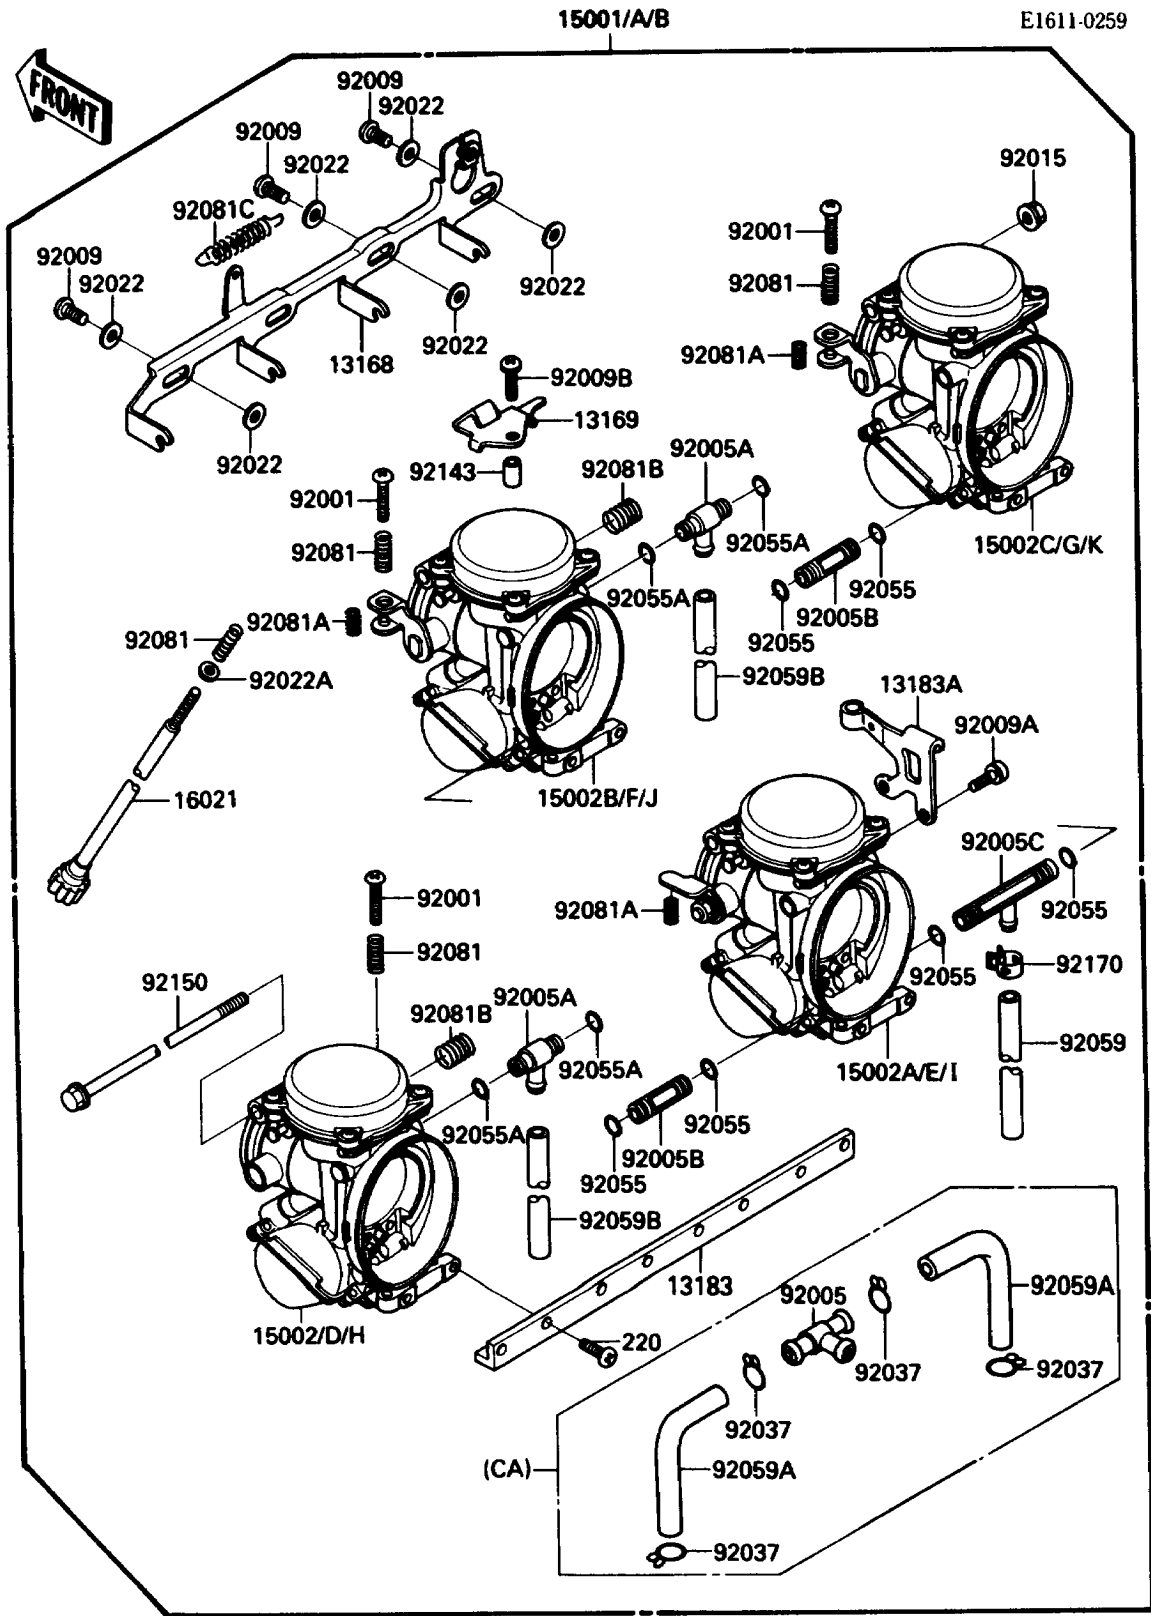

# 1989 Ninja® ZX™-10 PARTS DIAGRAM

Carburetor

## Carburetor

ITEM NAME	PART NUMBER	QUANTITY
LEVER,STARTER (Ref # 13168)	13168-1405	1
PLATE,STARTER CABLE (Ref # 13169)	13169-1965	1
PLATE,CARBURETOR,STAY (Ref # 13183)	13183-1321	1
PLATE,THROTTLE (Ref # 13183A)	13183-1322	1
SCREW-THROTTLE STOP (Ref # 16021)	16021-1131	1
BOLT,THROTTLE ADJUST (Ref # 92001)	92001-1998	3
FITTING,T-TYPE (Ref # 92005A)	92005-1125	2
FITTING (Ref # 92005B)	92005-1157	2
FITTING,T-TYPE (Ref # 92005C)	92005-1179	1
SCREW (Ref # 92009)	92009-1262	3
SCREW-PAN-CROS,5X14 (Ref # 220)	220D0514	8
SCREW,5X10 (Ref # 92009A)	92009-1365	1
SCREW,4X18 (Ref # 92009B)	92009-1446	1
NUT,FLANGED,5MM (Ref # 92015)	92015-1259	1
WASHER,6.1X11X0.8,POLYACETAL (Ref # 92022)	92022-1199	6
WASHER,PLAIN,STOP SPRING (Ref # 92022A)	92022-1480	1
RING-O (Ref # 92055)	92055-1004	6
RING-O,FUEL FITTING (Ref # 92055A)	92055-1223	4
TUBE,5.3X10.5X160 (Ref # 92059)	92059-1139	1
SPRING,THROTTLE ADJUST UPP (Ref # 92081)	92081-1620	4
SPRING,THROTTLE ADJUST LWR (Ref # 92081A)	92081-1621	3
SPRING,THROTTLE ADJUST CNT (Ref # 92081B)	92081-1622	2
SPRING,STARTER LEVER (Ref # 92081C)	92081-1762	1
COLLAR,4X5.2X9.6 (Ref # 92143)	92143-1265	1
BOLT,5X305 (Ref # 92150)	92150-1211	1
CLAMP,TUBE (Ref # 92170)	92170-1054	1
CARBURETOR-ASSY (Ref # 15001)	15001-1415	1
CARBURETOR-ASSY (Ref # 15001A)	15001-1416	1
CARBURETOR-ASSY (Ref # 15001B)	15001-1417	1