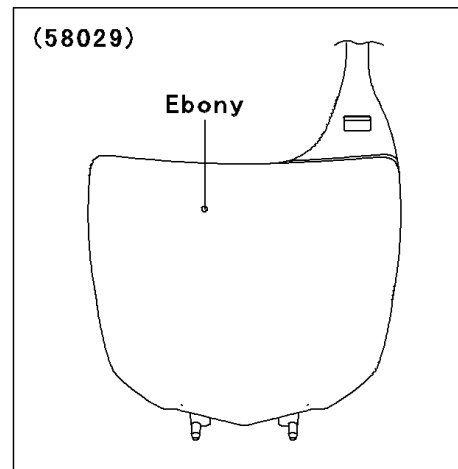

2009 KX™ 250F PARTS DIAGRAM

Accessory

F2910

W0D

2009 KX™ 250F PARTS LIST

Accessory

ITEM NAME	PART NUMBER	QUANTITY
PLATE-NUMBER,EBONY (Ref # 58029)	58029-0006-6C	1
BOLT,6X12 (Ref # 92153)	92153-0503	1