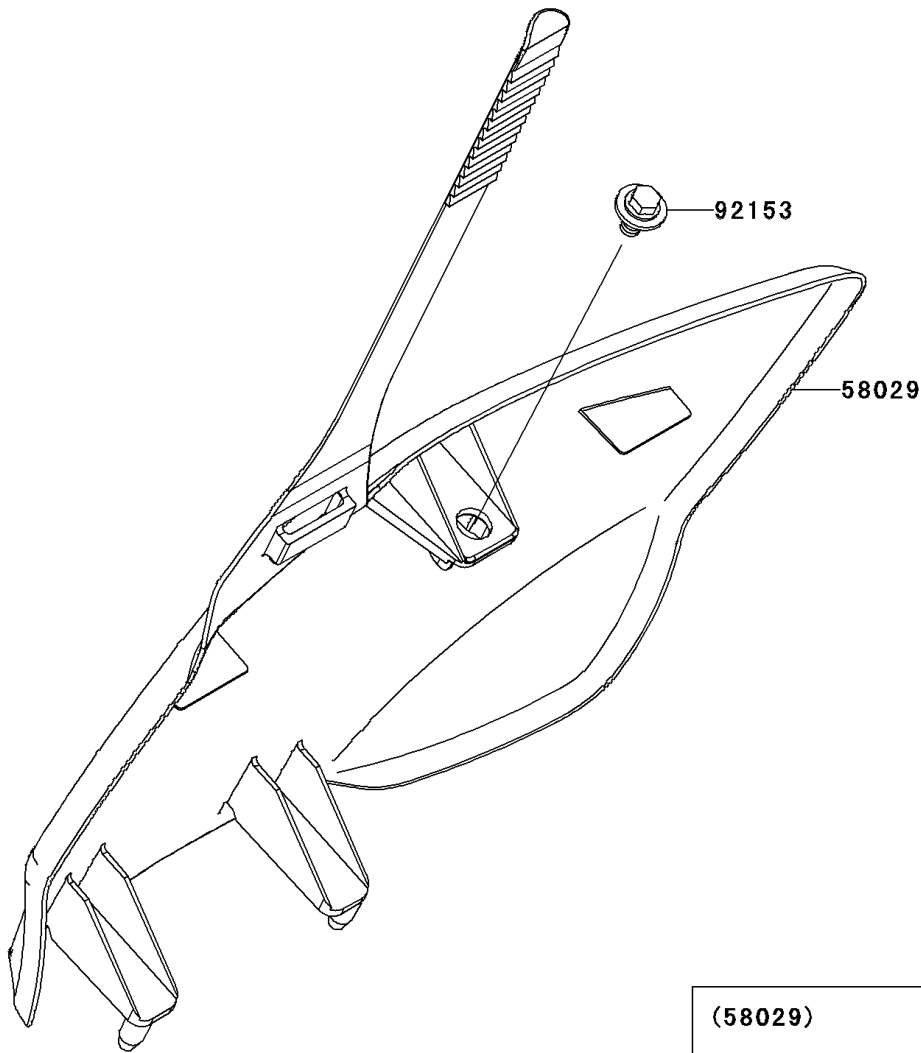

2009 KX™ 250F PARTS DIAGRAM

Accessory

F2910

W0D

2009 KX™ 250F PARTS LIST

Accessory

ITEM NAME	PART NUMBER	QUANTITY
PLATE-NUMBER,EBONY (Ref # 58029)	58029-0006-6C	1
BOLT,6X12 (Ref # 92153)	92153-0503	1