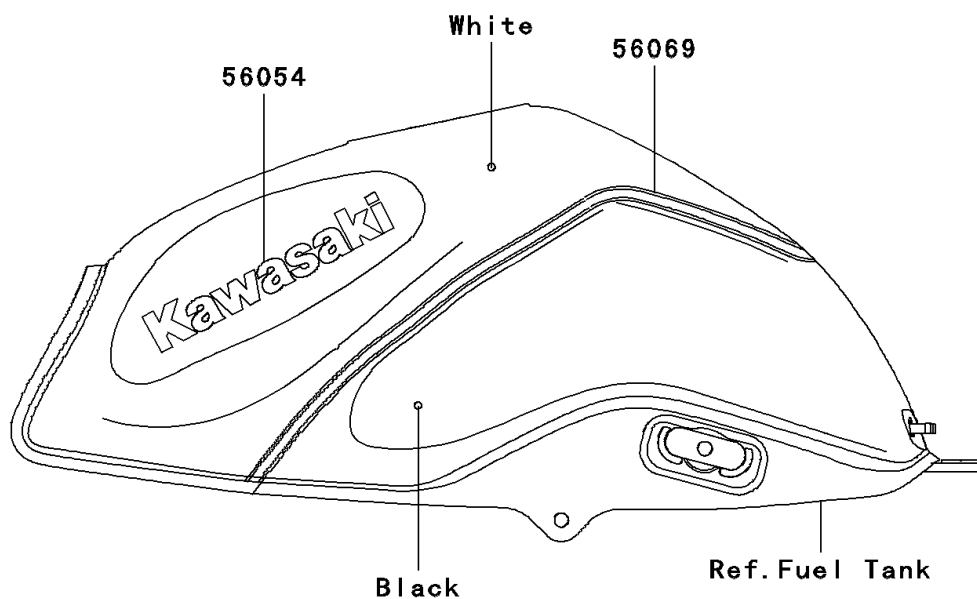

2010 Z750 (European) PARTS DIAGRAM

Decals(White/Black)(LAF/LAS)

F2861J

2010 Z750 (European) PARTS LIST

Decals(White/Black)(LAF/LAS)

ITEM NAME	PART NUMBER	QUANTITY
MARK,FUEL TANK,KAWASAKI (Ref # 56054)	56054-0515	1
MARK,TAIL COVER,Z750 (Ref # 56054A)	56054-0516	1
PATTERN,FUEL TANK (Ref # 56069)	56069-0106	1