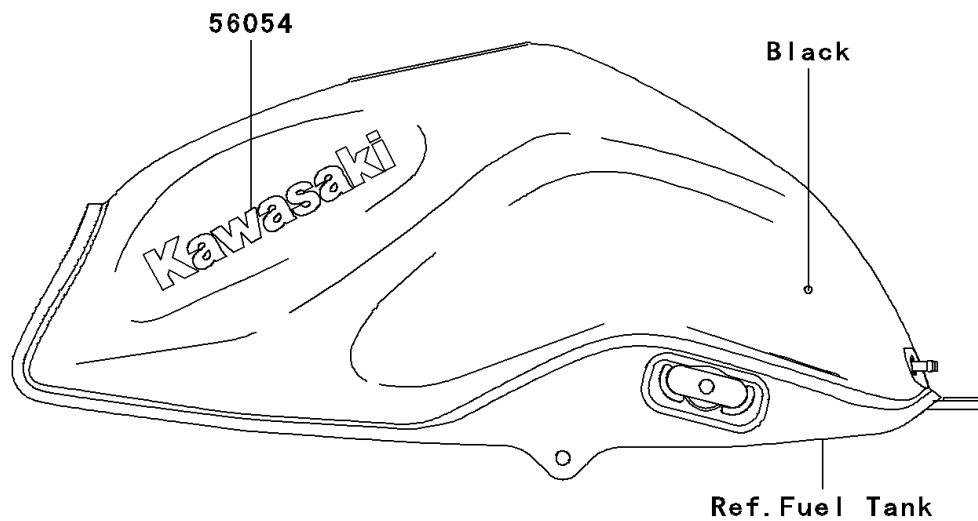

2010 Z750 (European) PARTS DIAGRAM

Decals(Black)(LAF/LAS)

F28611

2010 Z750 (European) PARTS LIST

Decals(Black)(LAF/LAS)

ITEM NAME	PART NUMBER	QUANTITY
MARK,FUEL TANK,KAWASAKI (Ref # 56054)	56054-0517	1
MARK,TAIL COVER,Z750 (Ref # 56054A)	56054-0518	1