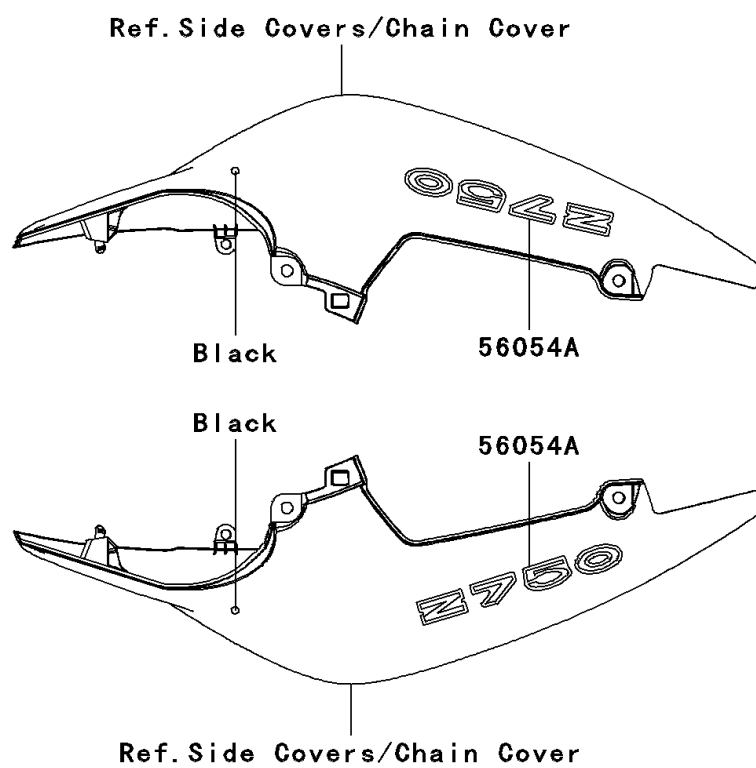

2010 Z750 (European) PARTS DIAGRAM

Decals(Black)(LAF/LAS)

F28611

2010 Z750 (European) PARTS LIST

Decals(Black)(LAF/LAS)

ITEM NAME	PART NUMBER	QUANTITY
MARK,FUEL TANK,KAWASAKI (Ref # 56054)	56054-0517	1
MARK,TAIL COVER,Z750 (Ref # 56054A)	56054-0518	1