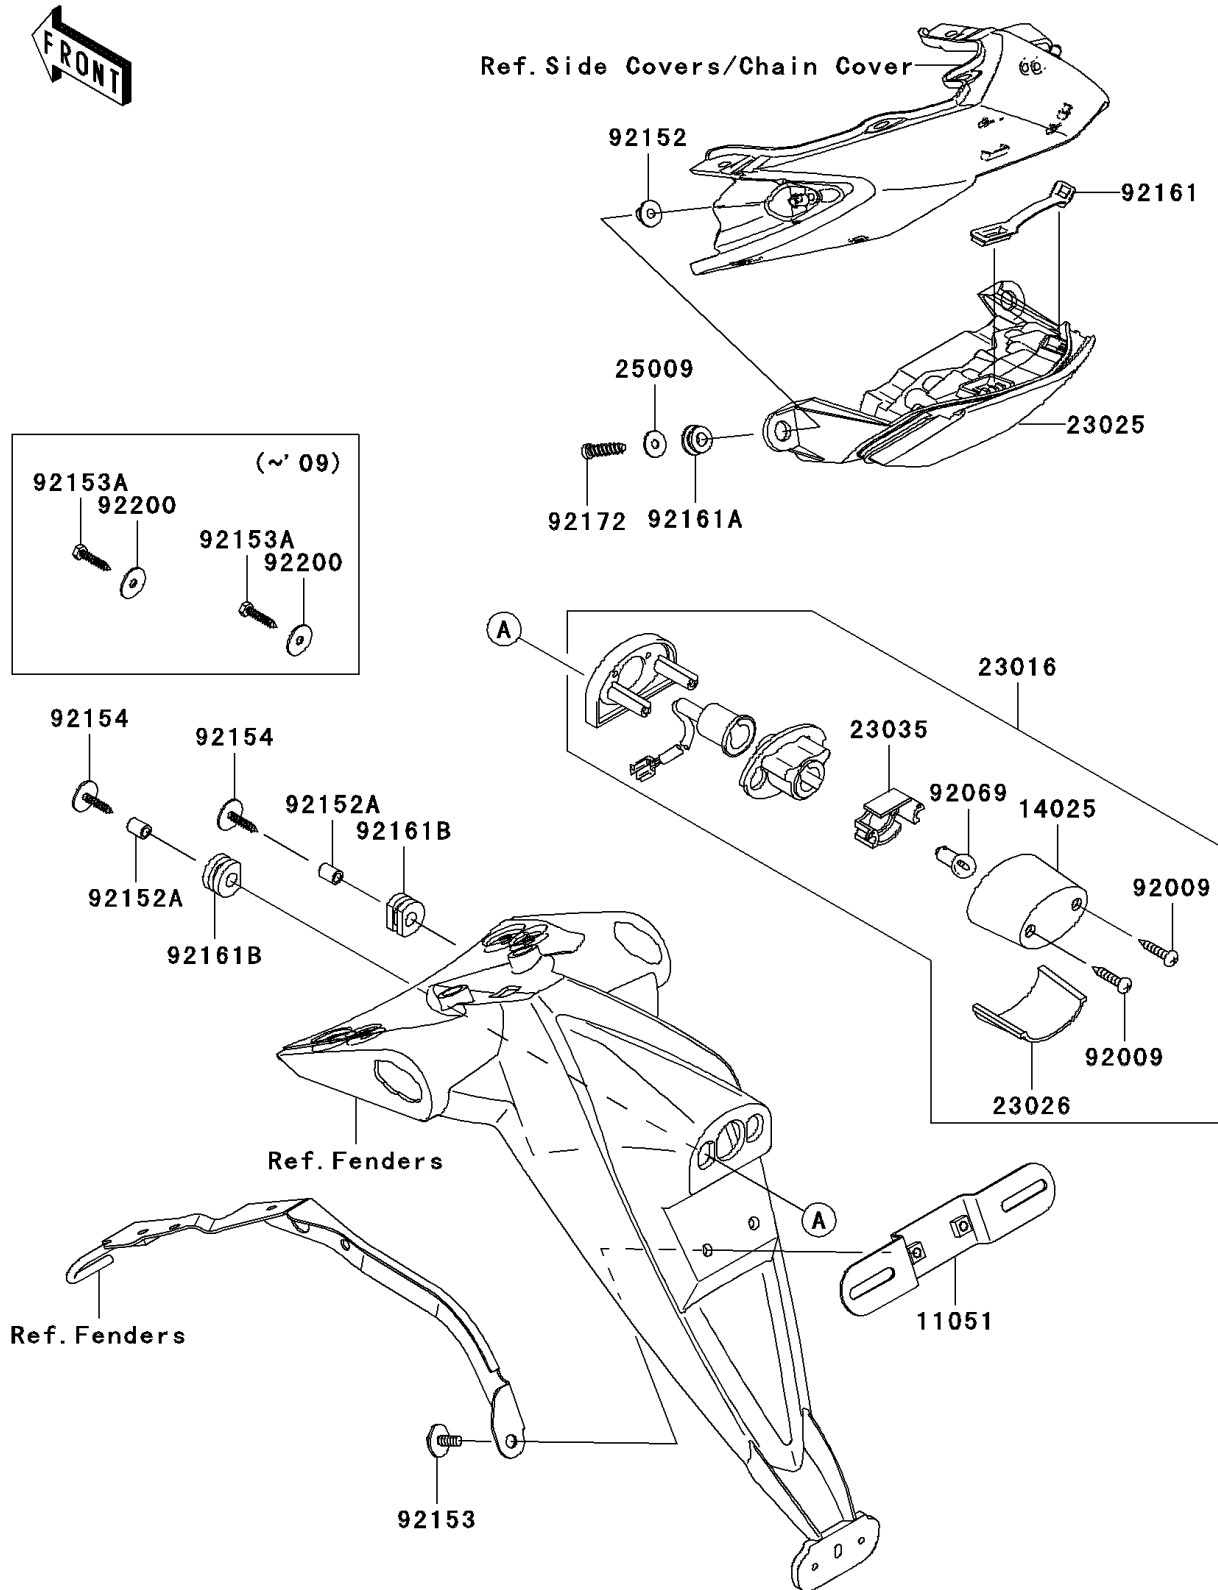

2008 Z750 (European) PARTS DIAGRAM

Taillight(s)

F2720

2008 Z750 (European) PARTS LIST

Taillight(s)

ITEM NAME	PART NUMBER	QUANTITY
BRACKET,LICENSE (Ref # 11051)	11051-1503	1
COVER,LICENSE LAMP (Ref # 14025)	14025-1725	1
LAMP-ASSY,LICENSE (Ref # 23016)	23016-1200	1
LAMP-TAIL (Ref # 23025)	23025-0059	1
LENS,LICENSE LAMP (Ref # 23026)	23026-1064	1
REFLECTOR-LAMP,LICENSE (Ref # 23035)	23035-1066	1
WASHER,5.2X16X1.2 (Ref # 25009)	25009-004	1
SCREW,TAPPING,4X20 (Ref # 92009)	92009-1378	1
BULB,12V 5W (Ref # 92069)	92069-1055	1
COLLAR (Ref # 92152)	92152-0092	1
COLLAR,6X9X11.5 (Ref # 92152A)	92152-0372	1
BOLT,6X16 (Ref # 92153)	92153-0684	1
BOLT,TAPPING,5X25 (Ref # 92153A)	92153-1424	1
DAMPER,TAIL LAMP (Ref # 92161)	92161-0191	1
DAMPER (Ref # 92161A)	92161-0317	1
DAMPER (Ref # 92161B)	92161-0776	1
SCREW-PAN-CROS,5X25 (Ref # 92172)	92172-0056	1
WASHER,5.5X20X1.2 (Ref # 92200)	92200-0284	1