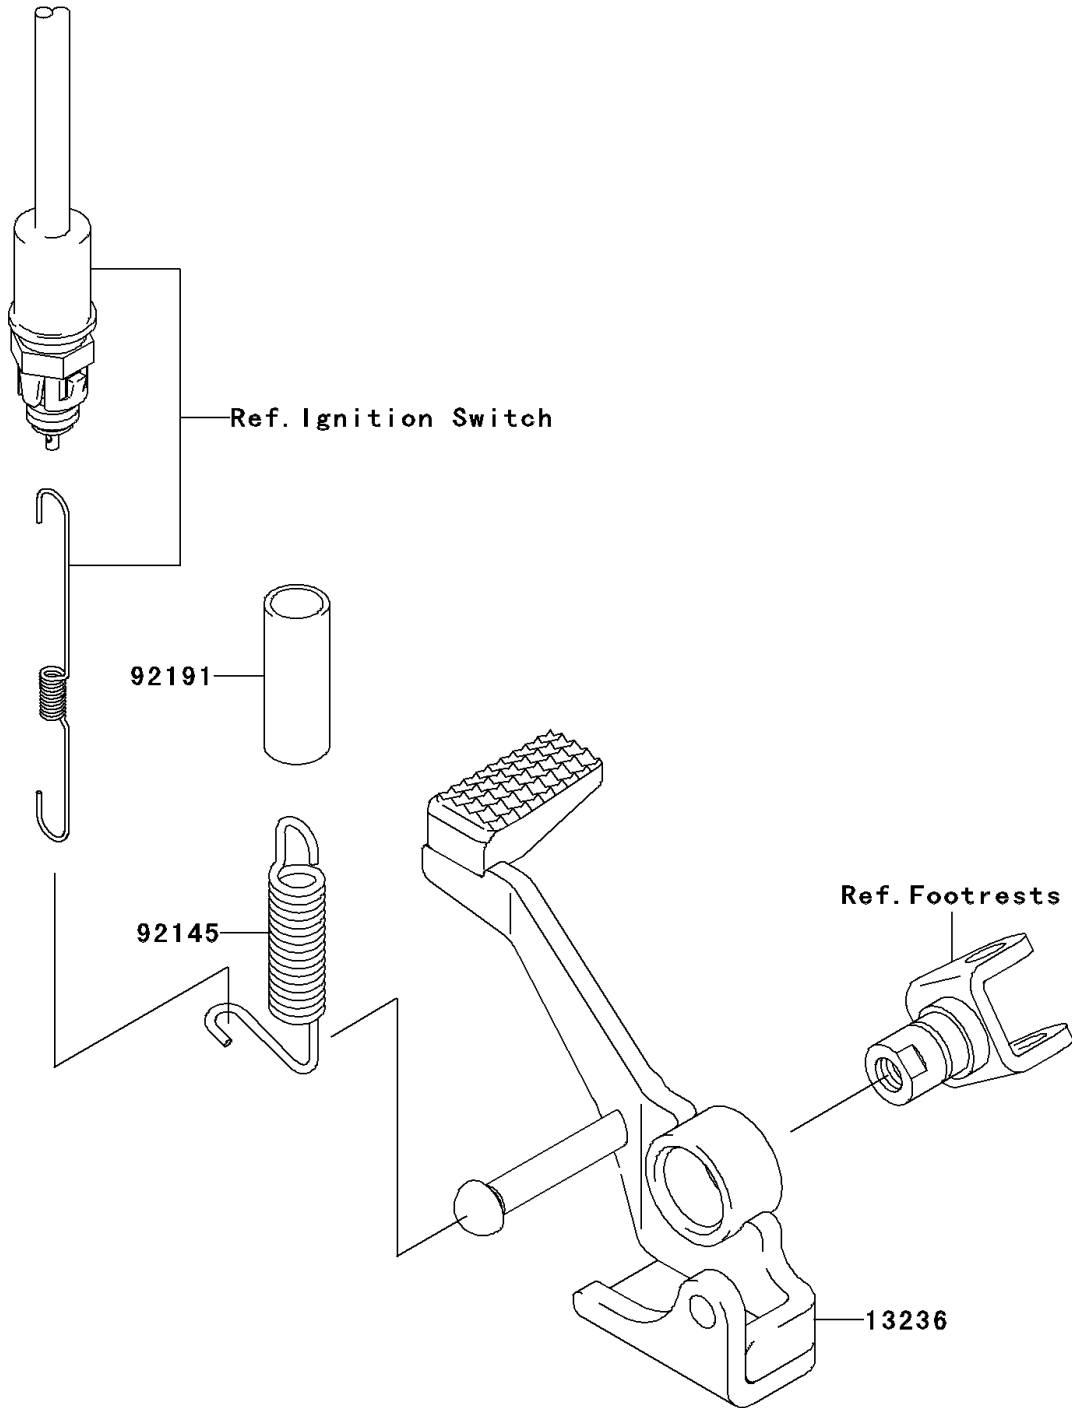

2007 Z750 (European) PARTS DIAGRAM

Brake Pedal

F2260

2007 Z750 (European) PARTS LIST

Brake Pedal

ITEM NAME	PART NUMBER	QUANTITY
LEVER-COMP,BRAKE PEDAL (Ref # 13236)	13236-0143	1
SPRING,BRAKE PEDAL RETURN (Ref # 92145)	92145-0435	1
TUBE,12X15X40 (Ref # 92191)	92191-1739	1