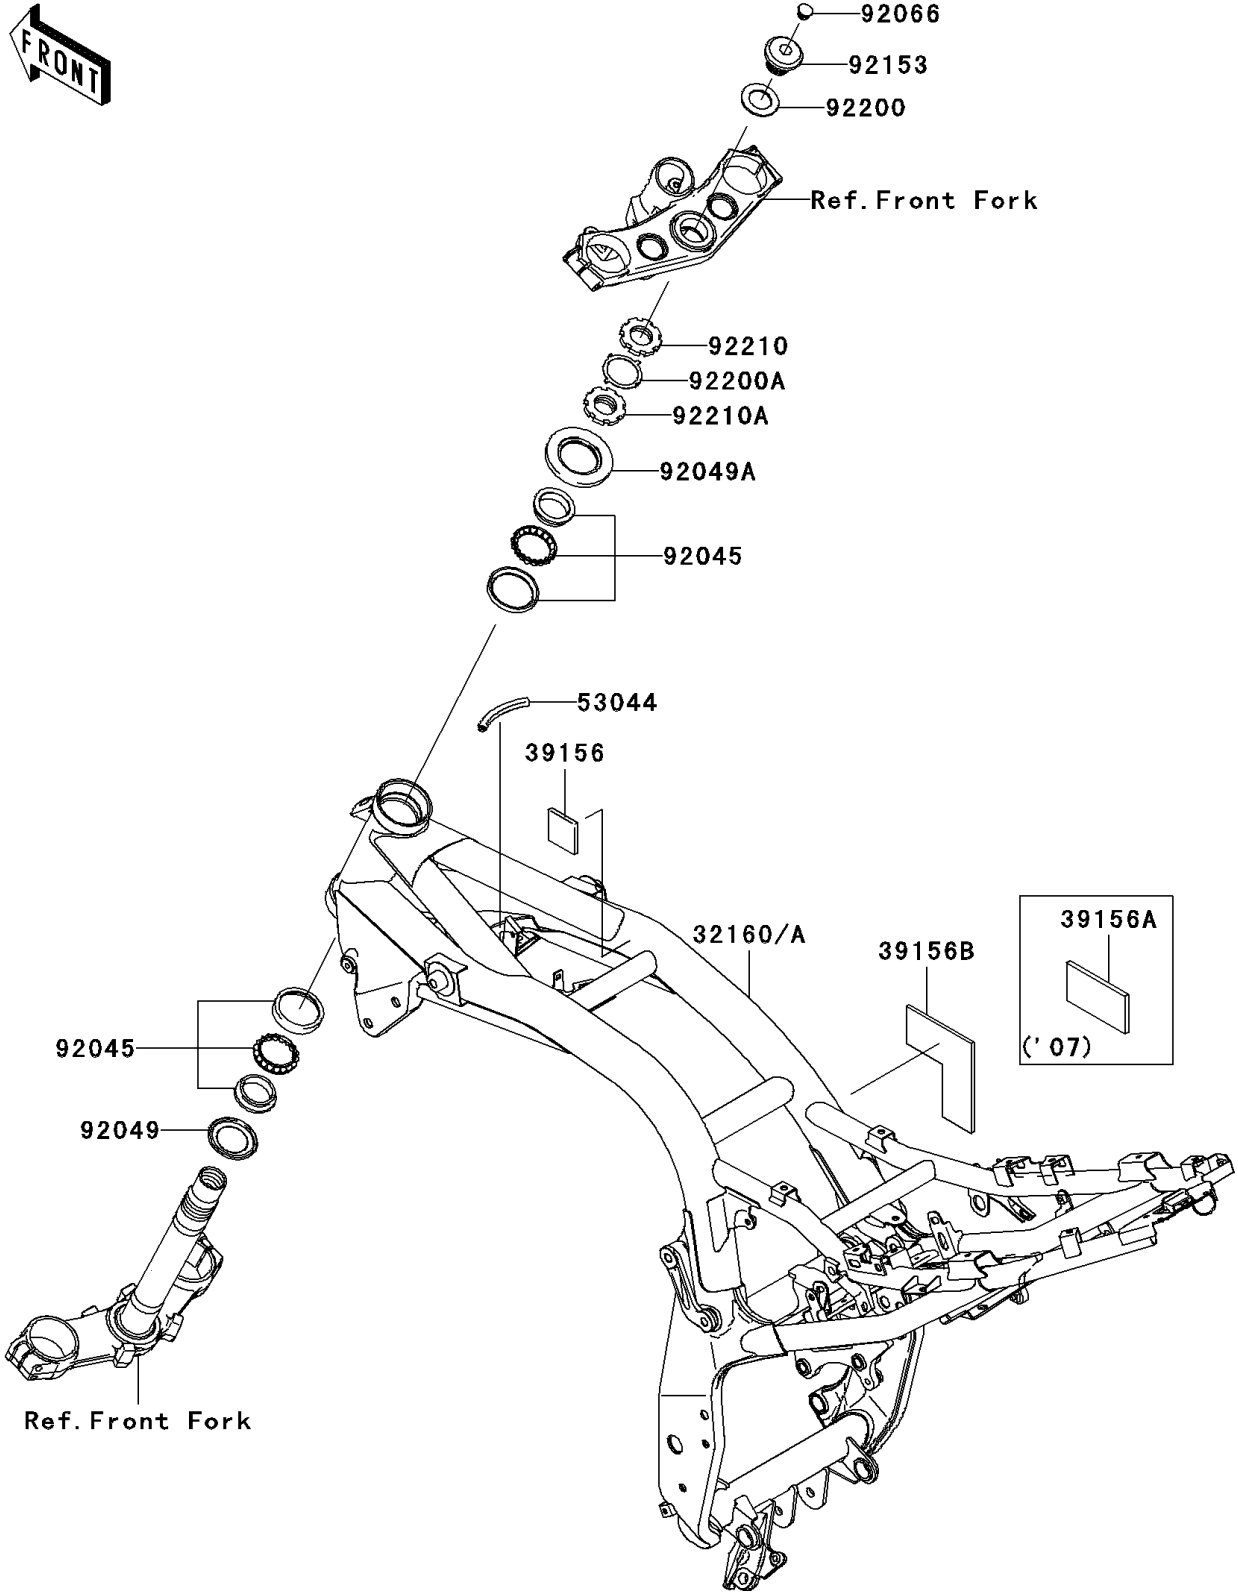

2010 Z750 (European) PARTS DIAGRAM

Frame

F2120

2010 Z750 (European) PARTS LIST

Frame

ITEM NAME	PART NUMBER	QUANTITY
FRAME-COMP,BLACK (Ref # 32160A)	32160-0263-18R	1
PAD (Ref # 39156)	39156-0292	1
PAD (Ref # 39156B)	39156-0343	1
TRIM (Ref # 53044)	53044-0018	1
BEARING-BALL,SF07A17PX1V1 (Ref # 92045)	92045-1384	2
SEAL-OIL,DS35X55X4 (Ref # 92049)	92049-0022	1
SEAL-OIL,MX043N2 (Ref # 92049A)	92049-1483	1
PLUG (Ref # 92066)	92066-0071	1
BOLT,26MM (Ref # 92153)	92153-0474	1
WASHER,27X42X2.3 (Ref # 92200)	92200-0081	1
WASHER (Ref # 92200A)	92200-0281	1
NUT,STEERING STEM 35MM (Ref # 92210)	92210-0062	1
NUT,STEERING STEM,35MM (Ref # 92210A)	92210-0077	1