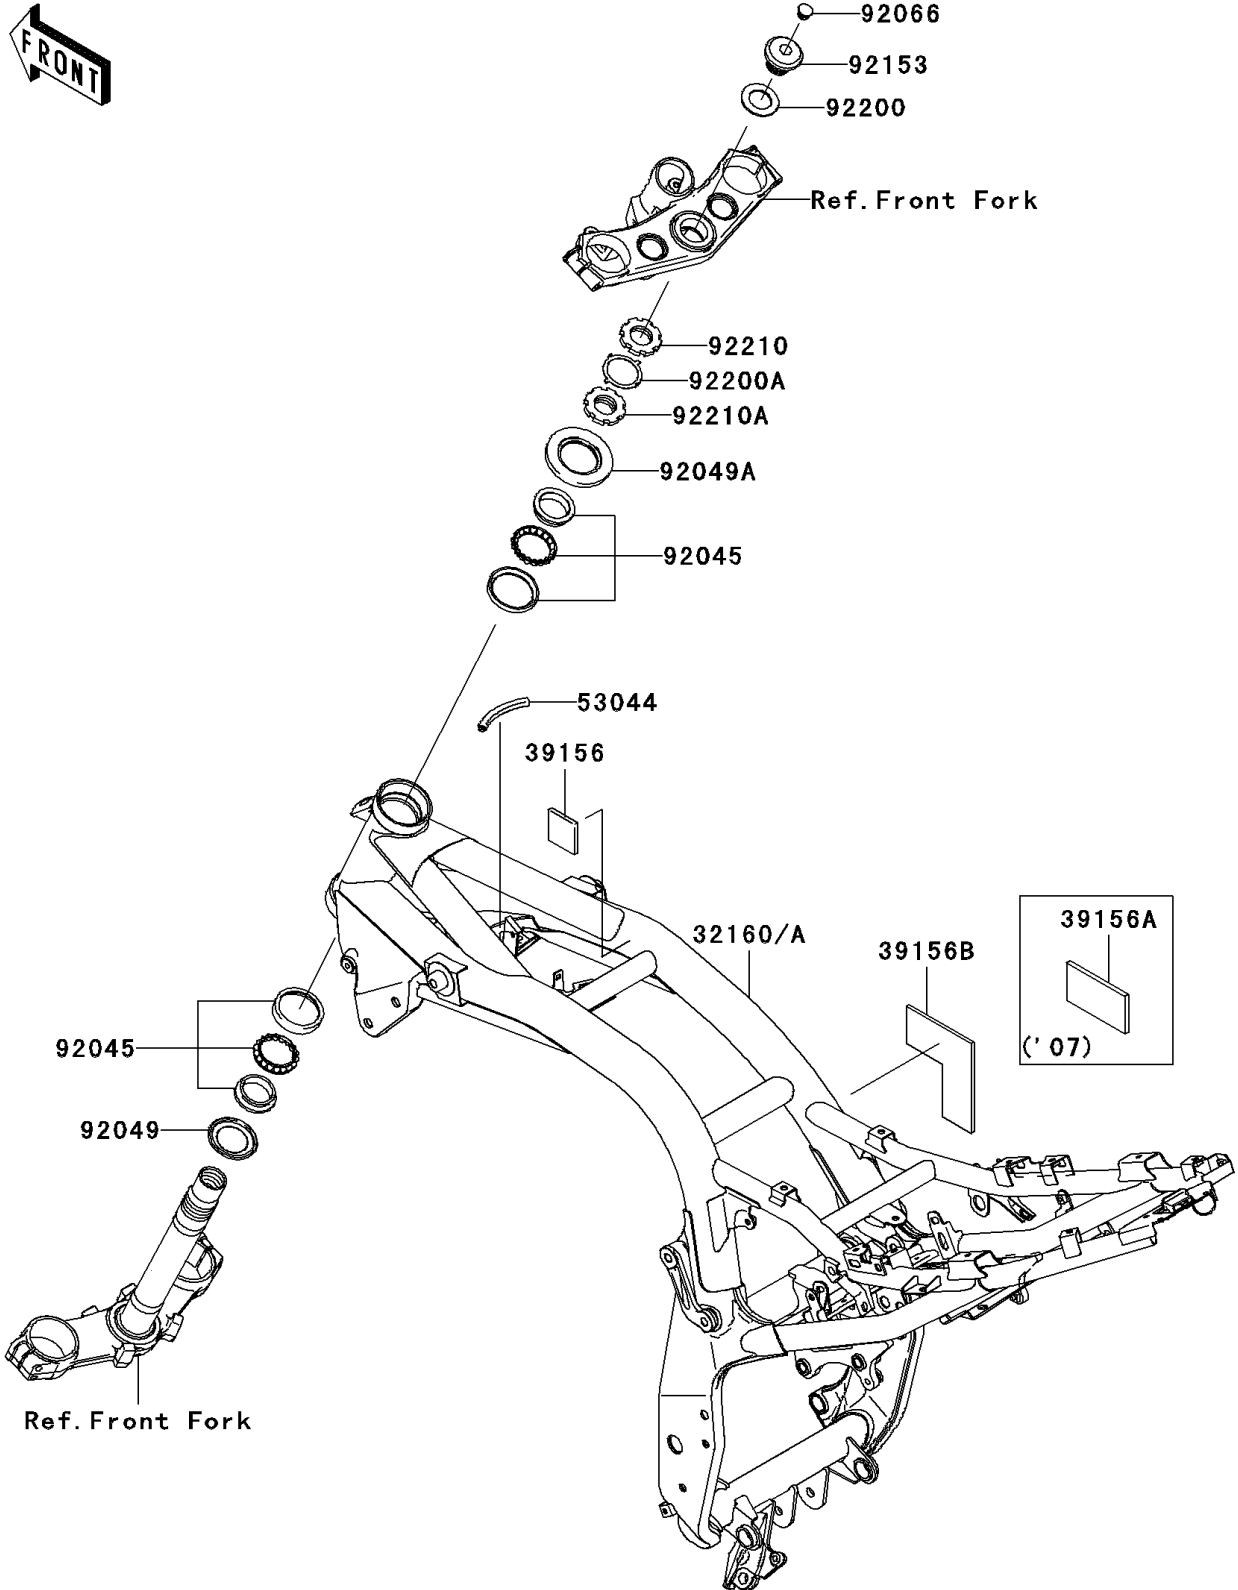

2008 Z750 (European) PARTS DIAGRAM

Frame

F2120

2008 Z750 (European) PARTS LIST

Frame

ITEM NAME	PART NUMBER	QUANTITY
FRAME-COMP,BLACK (Ref # 32160A)	32160-0263-18R	1
PAD (Ref # 39156)	39156-0292	1
PAD (Ref # 39156B)	39156-0343	1
TRIM (Ref # 53044)	53044-0018	1
BEARING-BALL,SF07A17PX1V1 (Ref # 92045)	92045-1384	1
SEAL-OIL,DS35X55X4 (Ref # 92049)	92049-0022	1
SEAL-OIL,MX043N2 (Ref # 92049A)	92049-1483	1
PLUG (Ref # 92066)	92066-0071	1
BOLT,26MM (Ref # 92153)	92153-0474	1
WASHER,27X42X2.3 (Ref # 92200)	92200-0081	1
WASHER (Ref # 92200A)	92200-0281	1
NUT,STEERING STEM 35MM (Ref # 92210)	92210-0062	1
NUT,STEERING STEM,35MM (Ref # 92210A)	92210-0077	1