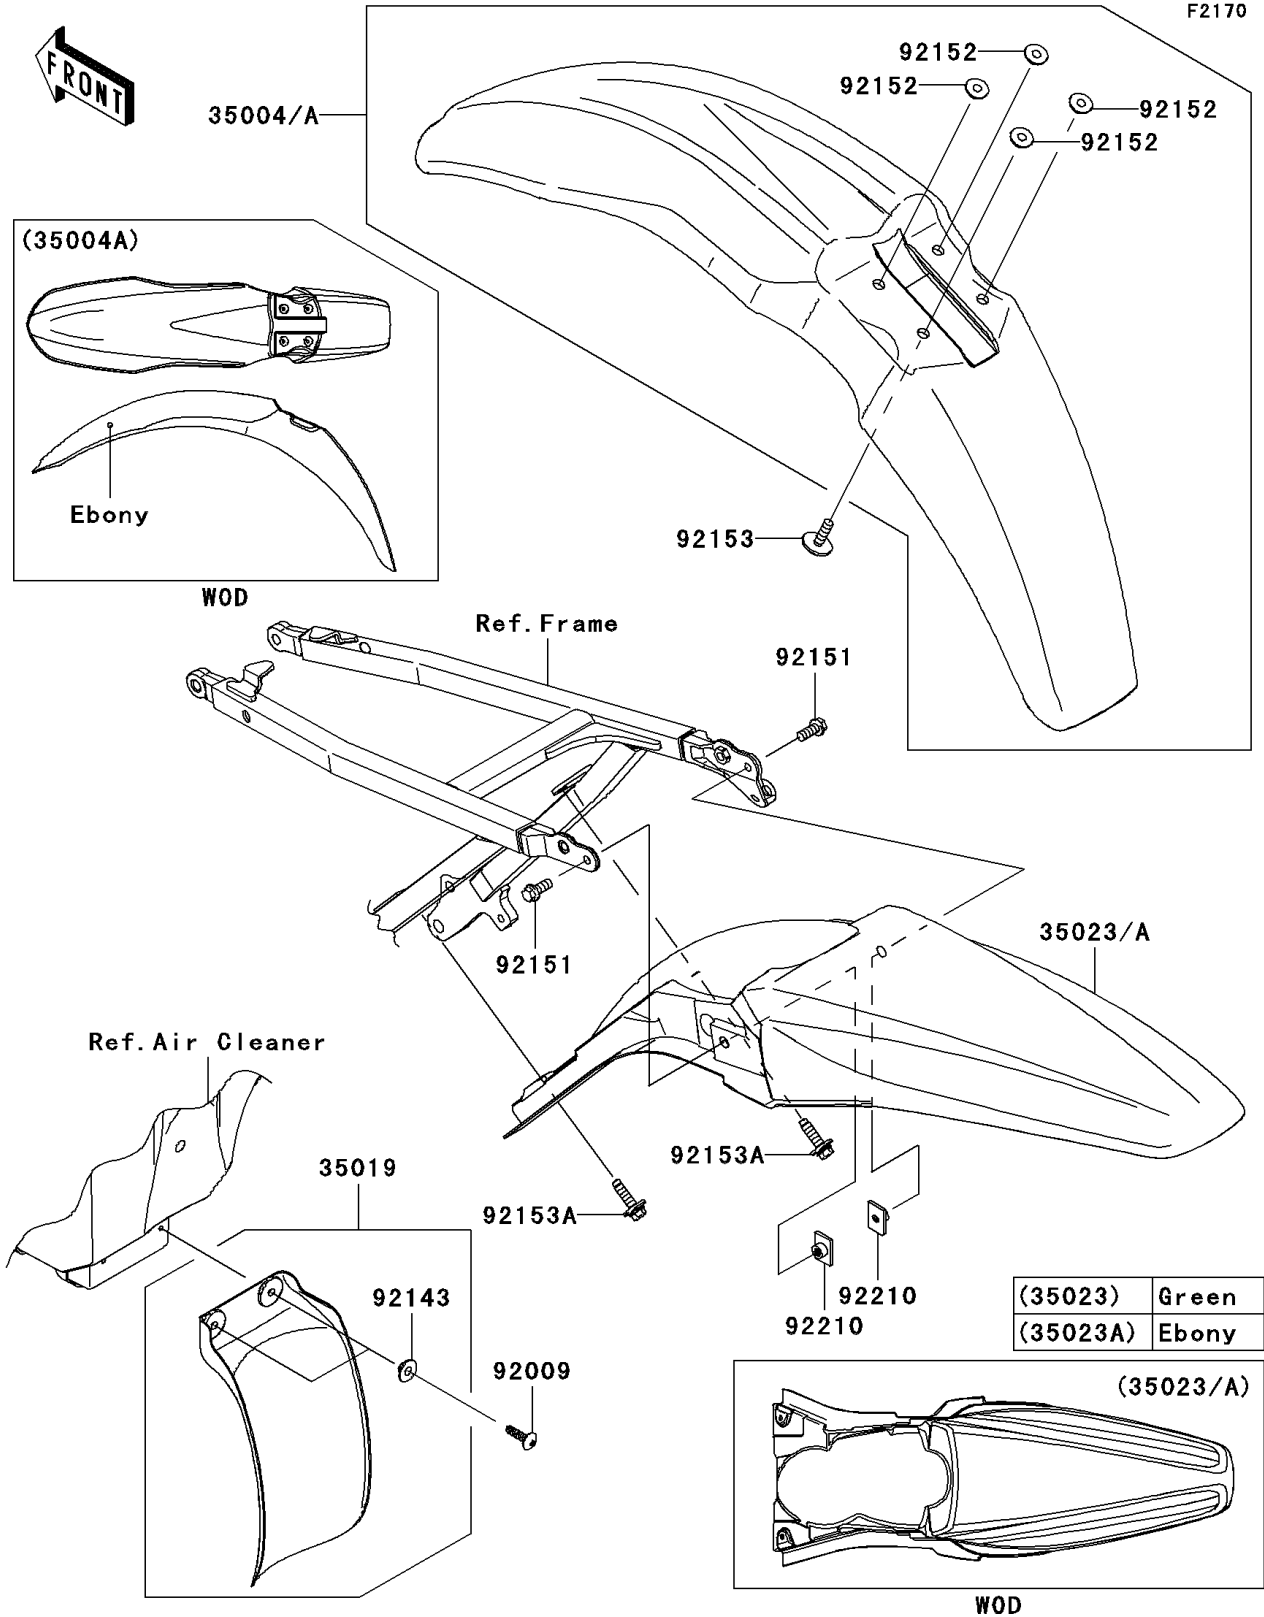

2009 KX™ 250F PARTS DIAGRAM

Fenders

2009 KX™ 250F PARTS LIST

Fenders

ITEM NAME	PART NUMBER	QUANTITY
FENDER-FRONT,EBONY (Ref # 35004A)	35004-0113-6C	1
FLAP,AIR FILTER (Ref # 35019)	35019-0050	1
FENDER-REAR,EBONY (Ref # 35023A)	35023-0164-6C	1
SCREW,TAPPING,5X20 (Ref # 92009)	92009-1993	2
COLLAR (Ref # 92143)	92143-1087	2
BOLT,6X14 (Ref # 92151)	92151-1423	2
COLLAR (Ref # 92152)	92152-1422	4
BOLT,6X20 (Ref # 92153)	92153-0864	4
BOLT,FLANGED,6X23 (Ref # 92153A)	92153-1852	2
NUT,PLATE,6MM (Ref # 92210)	92210-1352	2