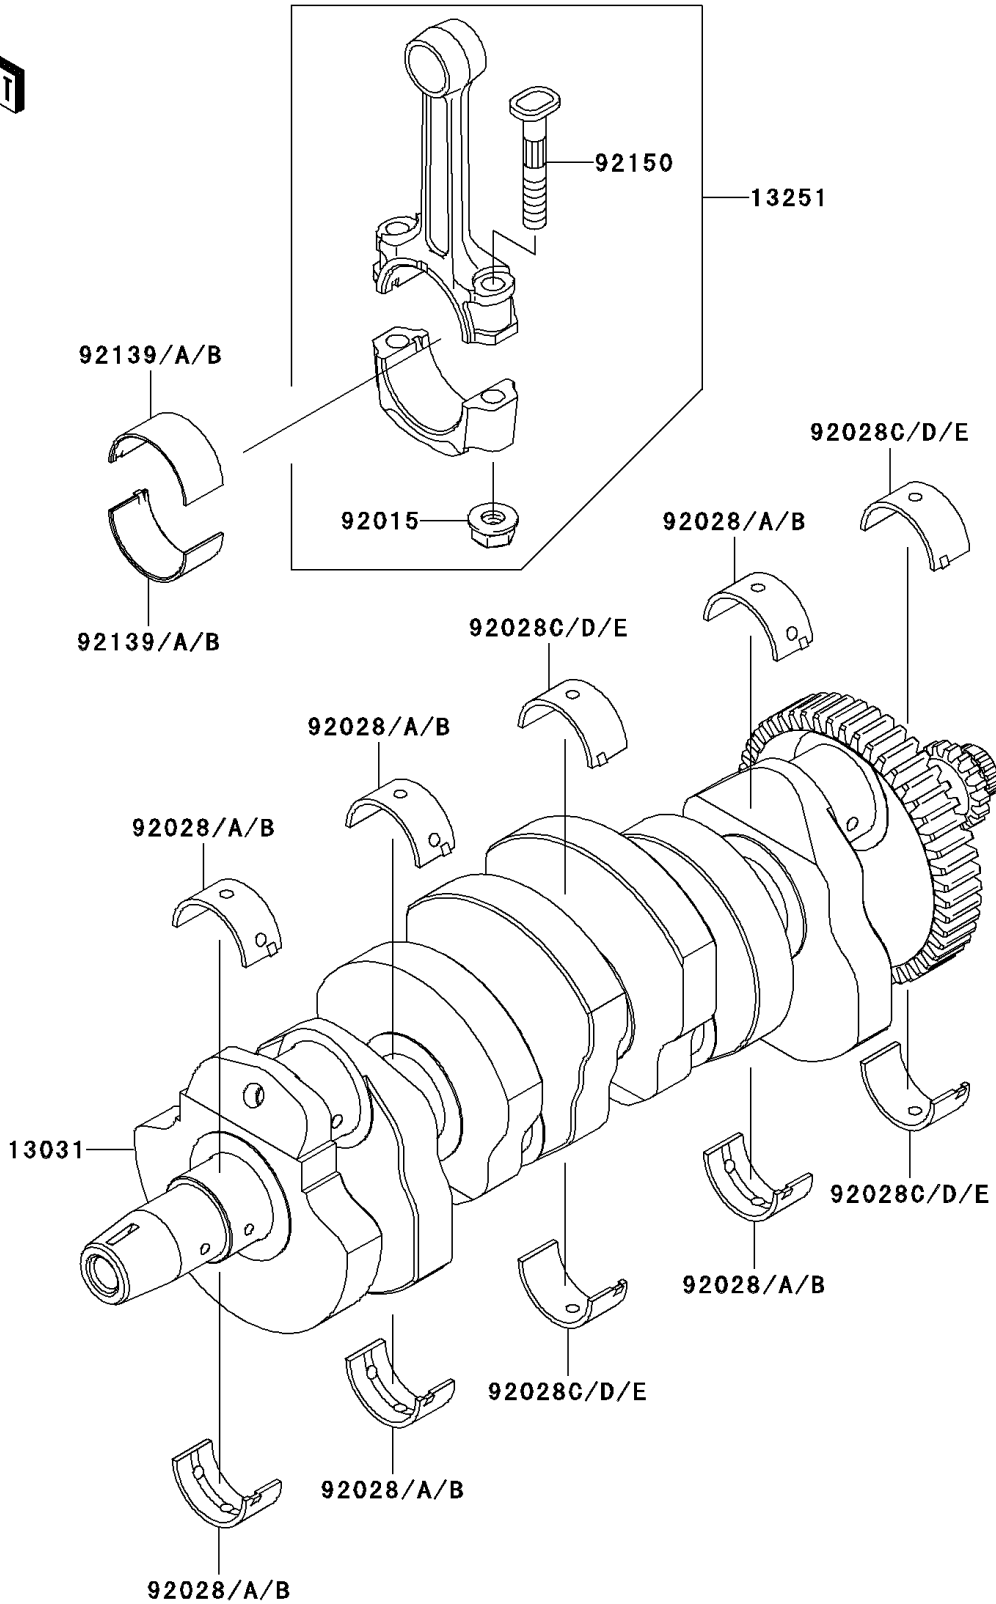

## 2008 Z750 (European) PARTS DIAGRAM

Crankshaft

E1321

## 2008 Z750 (European) PARTS LIST

Crankshaft

ITEM NAME	PART NUMBER	QUANTITY
CRANKSHAFT-COMP (Ref # 13031)	13031-0088	1
ROD-ASSY-CONNECTING,II (Ref # 13251)	13251-1145-II	1
NUT,FLANGED,8MM (Ref # 92015)	92015-1311	1
BUSHING,CRANK,BLUE (Ref # 92028)	92028-1827	1
BUSHING,CRANK,BLACK (Ref # 92028A)	92028-1828	1
BUSHING,CRANK,BROWN (Ref # 92028B)	92028-1829	1
BUSHING,CRANK,BLUE (Ref # 92028C)	92028-1866	1
BUSHING,CRANK,BLACK (Ref # 92028D)	92028-1867	1
BUSHING,CRANK,BROWN (Ref # 92028E)	92028-1868	1
BUSHING,CONNECTING ROD,BLUE (Ref # 92139)	92139-1108	1
BUSHING,CONNECTING ROD,BLACK (Ref # 92139A)	92139-1109	1
BUSHING,CONNECTING ROD,BROWN (Ref # 92139B)	92139-1110	1
BOLT,CONNECTING ROD,8MM (Ref # 92150)	92150-1216	1