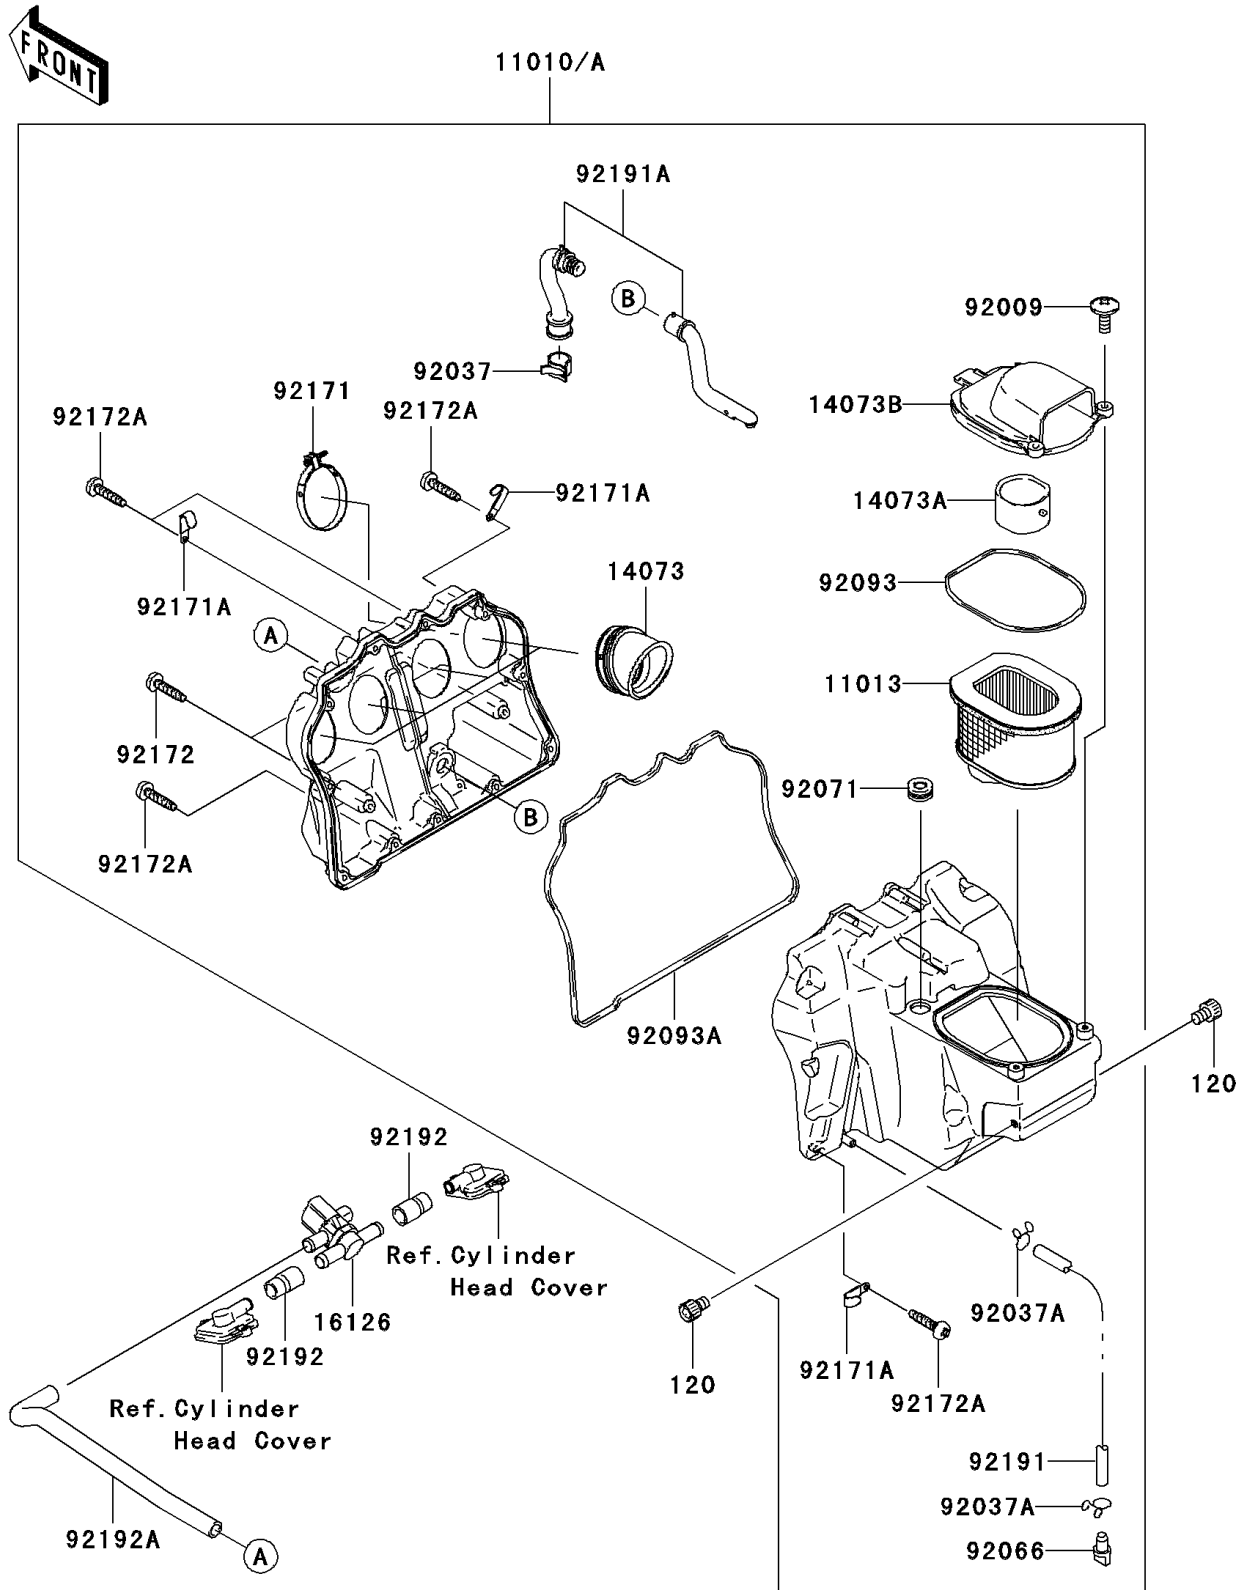

2008 Z750 (European) PARTS DIAGRAM

Air Cleaner

E1130

2008 Z750 (European) PARTS LIST

Air Cleaner

ITEM NAME	PART NUMBER	QUANTITY
BOLT-SOCKET,6X8 (Ref # 120)	120CA0608	1
FILTER-ASSY-AIR (Ref # 11010)	11010-0126	1
ELEMENT-AIR FILTER (Ref # 11013)	11013-1302	1
DUCT,FUNNEL (Ref # 14073)	14073-0113	1
DUCT,INTAKE (Ref # 14073A)	14073-0157	1
DUCT,INTAKE TOP (Ref # 14073B)	14073-0164	1
VALVE,AIR SWITCHING (Ref # 16126)	16126-1437	1
SCREW,6X16 (Ref # 92009)	92009-1621	1
CLAMP,HOSE CLIP (Ref # 92037)	92037-1460	1
CLAMP,TUBE (Ref # 92037A)	92037-147	1
PLUG,DRAIN (Ref # 92066)	92066-1211	1
GROMMET (Ref # 92071)	92071-2140	1
SEAL (Ref # 92093)	92093-0002	1
SEAL (Ref # 92093A)	92093-0063	1
CLAMP,OVAL,66MM (Ref # 92171)	92171-0815	1
CLAMP (Ref # 92171A)	92171-1539	1
SCREW,TAPPING,5X20 (Ref # 92172)	92172-0009	1
SCREW-PAN-CROS,5X25 (Ref # 92172A)	92172-0056	1
TUBE,7X10X320 (Ref # 92191)	92191-0019	1
TUBE (Ref # 92191A)	92191-1783	1
TUBE,HEAD-ASV (Ref # 92192)	92192-0033	1
TUBE,ASV-A/C (Ref # 92192A)	92192-0321	1