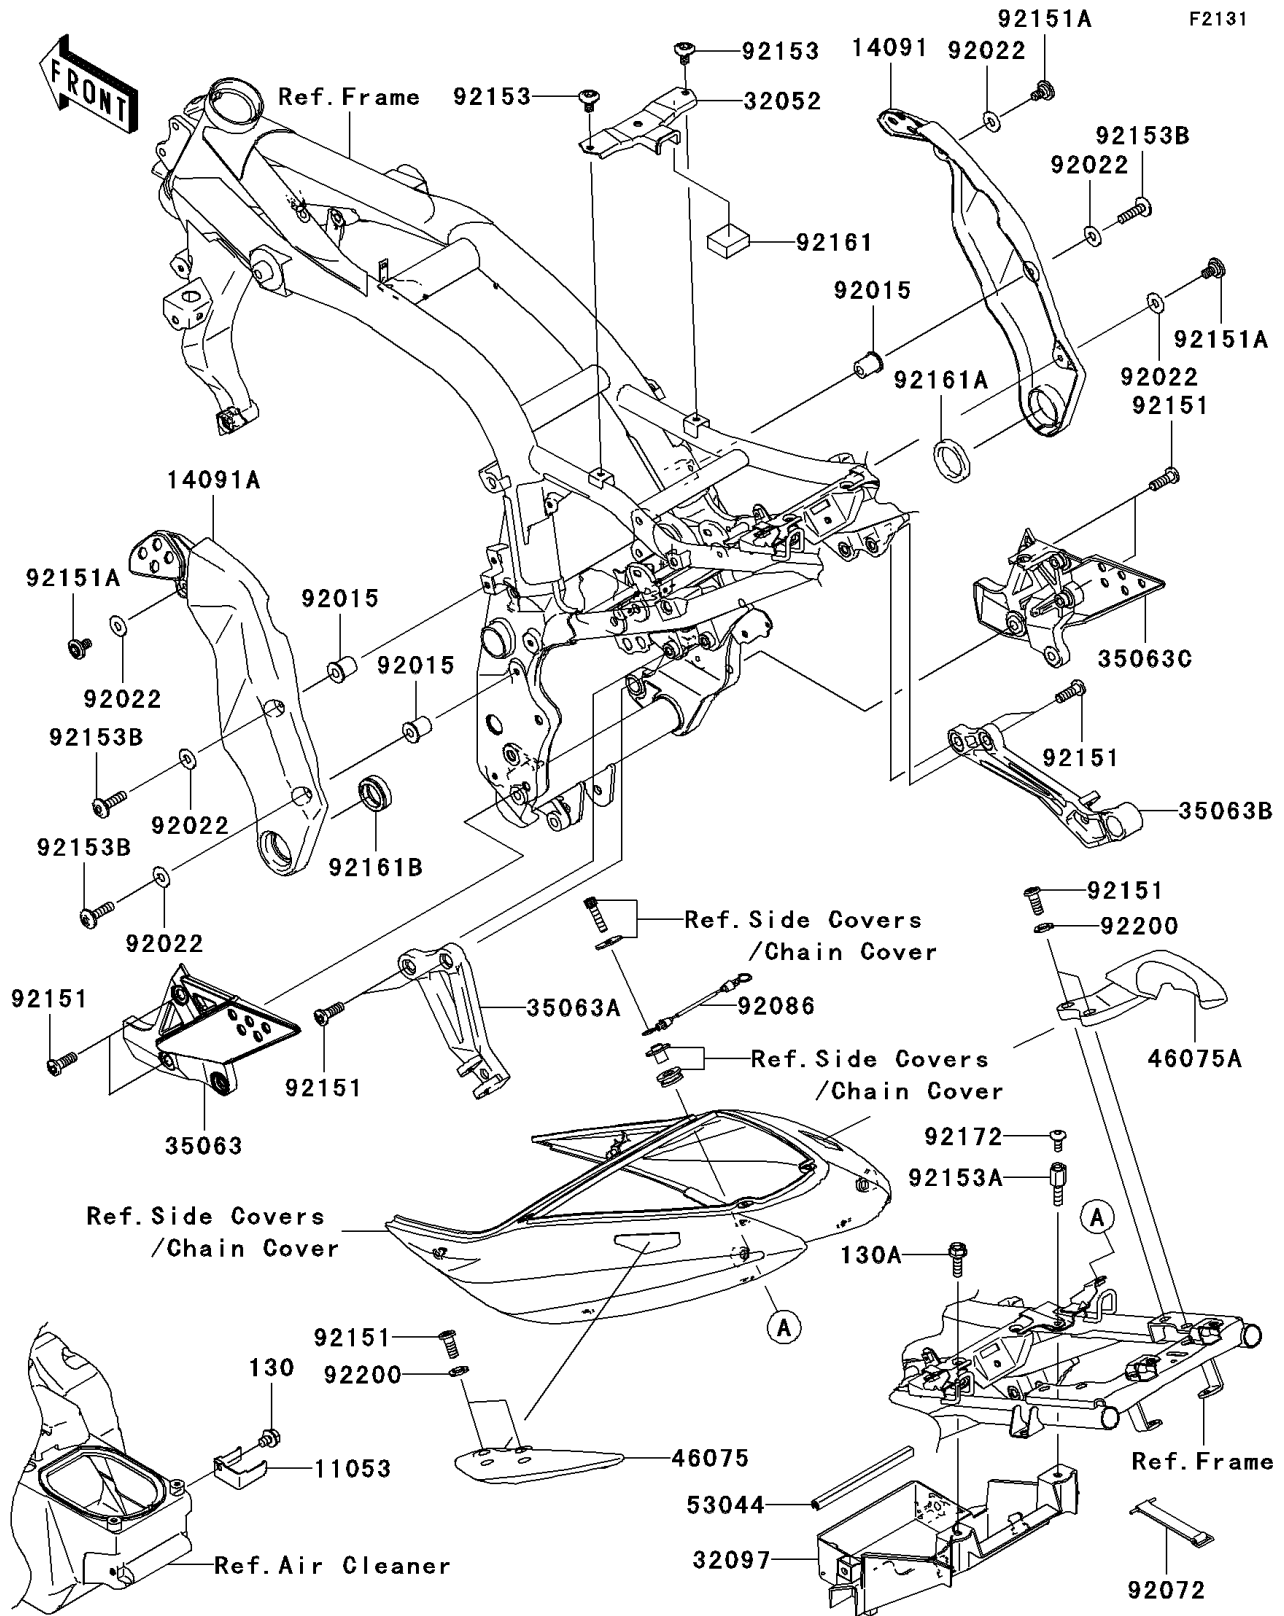

## 2006 Z750S PARTS DIAGRAM

Frame Fittings

## 2006 Z750S PARTS LIST

Frame Fittings

ITEM NAME	PART NUMBER	QUANTITY
BOLT-FLANGED,6X8 (Ref # 130)	130J0608	1
BOLT-FLANGED,6X20 (Ref # 130A)	130J0620	1
BRACKET,MAGNETIC SWITCH (Ref # 11053)	11053-0138	1
COVER,PIVOT,RH,F.P.SILVER (Ref # 14091)	14091-0234-10C	1
COVER,PIVOT,LH,F.P.SILVER (Ref # 14091A)	14091-0283-10C	1
BRACKET-TANK,FUEL (Ref # 32052)	32052-1597	1
CASE-BATTERY (Ref # 32097)	32097-0010	1
STAY,STEP HOLDER,LH (Ref # 35063)	35063-0034	1
STAY,RR,LH,P.SILVER (Ref # 35063A)	35063-0062-458	1
STAY,RR,RH,P.SILVER (Ref # 35063B)	35063-0063-458	1
STAY,STEP HOLDER,RH (Ref # 35063C)	35063-0172	1
GRIP,TAIL,LH (Ref # 46075)	46075-0031	1
GRIP,TAIL,RH (Ref # 46075A)	46075-0032	1
TRIM,L=150 (Ref # 53044)	53044-1303	1
NUT (Ref # 92015)	92015-1700	1
WASHER,6.5X16X1 (Ref # 92022)	92022-1143	1
BAND,TOOL (Ref # 92072)	92072-1349	1
WIRE,L=150 (Ref # 92086)	92086-1075	1
BOLT,SOCKET,10X30 (Ref # 92151)	92151-1372	1
BOLT,SOCKET,6X14 (Ref # 92151A)	92151-1654	1
BOLT,SOCKET,6X10 (Ref # 92153)	92153-0410	1
BOLT,6MM (Ref # 92153A)	92153-0966	1
BOLT,SOCKET,6X23 (Ref # 92153B)	92153-1267	1
DAMPER (Ref # 92161)	92161-0063	1
DAMPER (Ref # 92161A)	92161-0148	1
DAMPER (Ref # 92161B)	92161-0211	1
SCREW,5MM (Ref # 92172)	92172-0170	1
WASHER,10.5X26X2.3 (Ref # 92200)	92200-0088	1