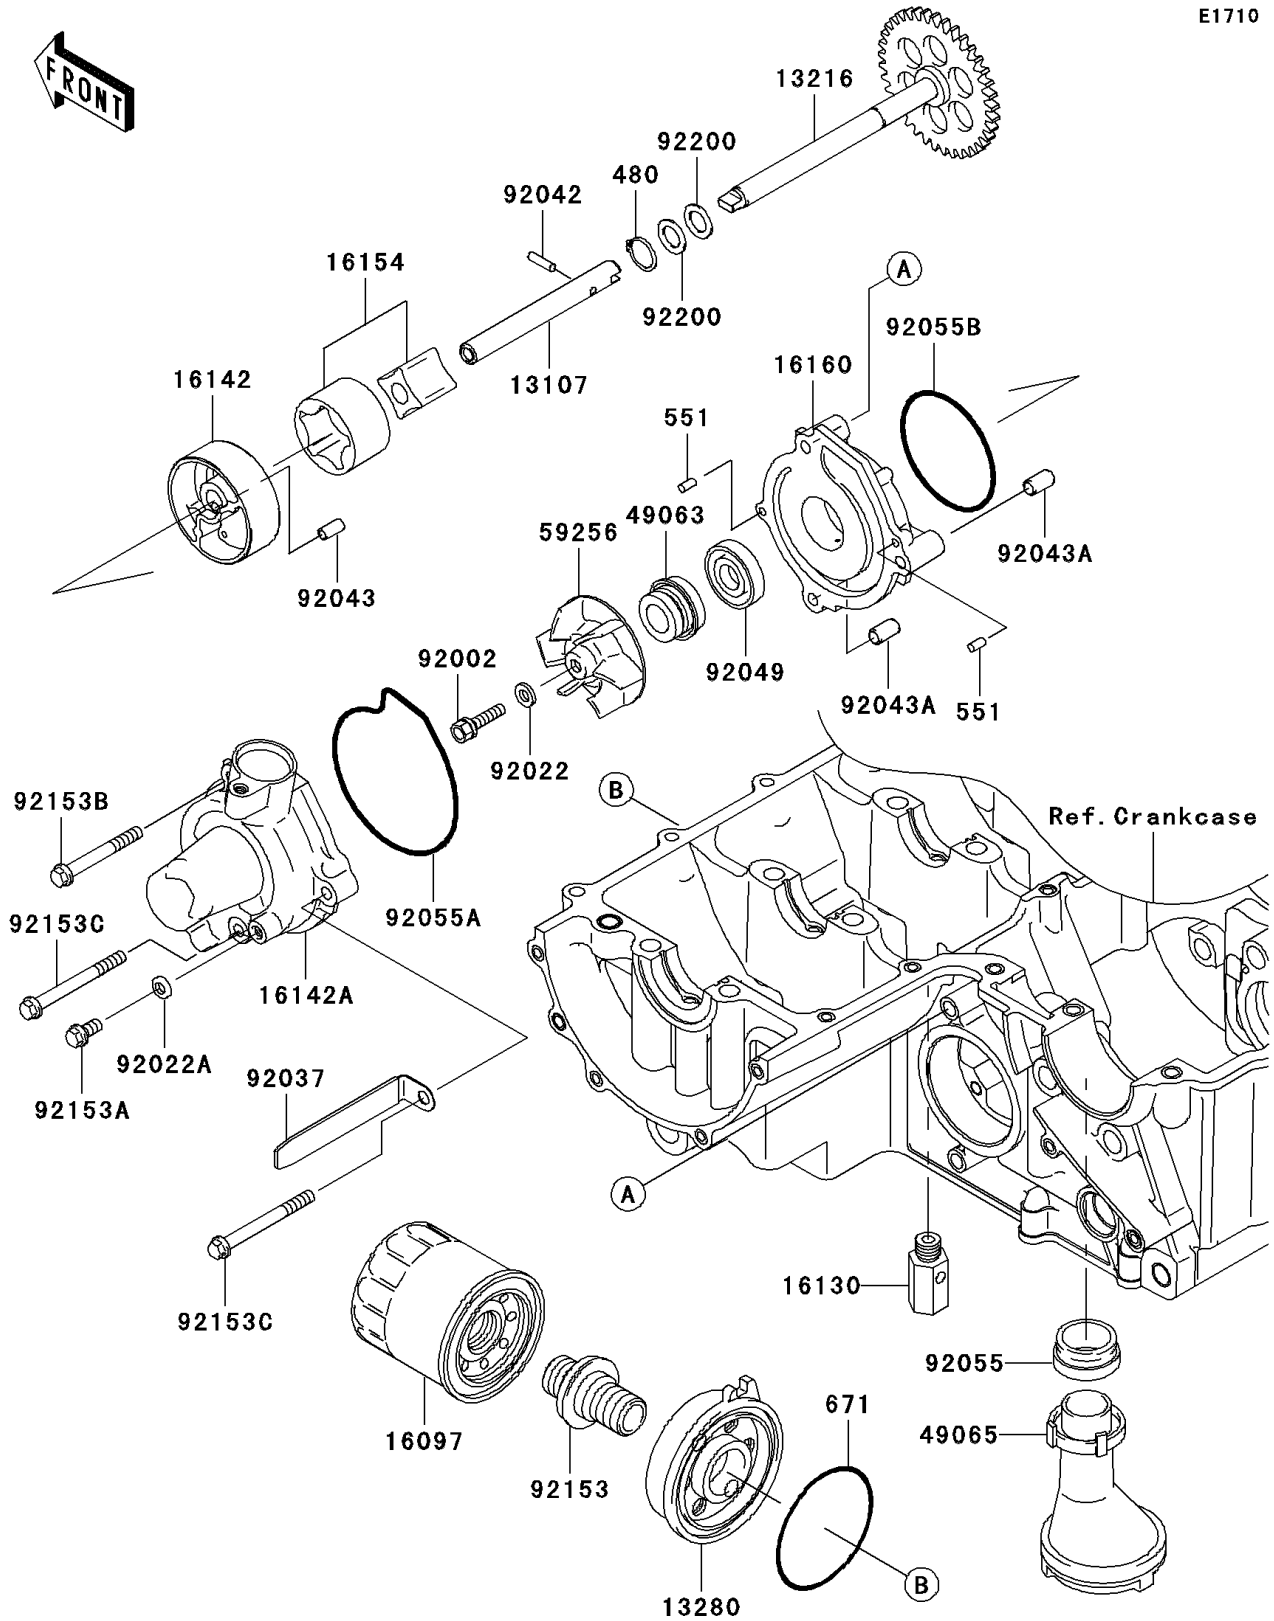

2006 Z750S PARTS DIAGRAM

Oil Pump/Oil Filter

E1710

2006 Z750S PARTS LIST

Oil Pump/Oil Filter

ITEM NAME	PART NUMBER	QUANTITY
CIRCLIP-TYPE-C,11MM (Ref # 480)	480J1100	1
PIN-DOWEL,4X8 (Ref # 551)	551A0408	1
O RING,65MM (Ref # 671)	671B2565	1
SHAFT,OIL PUMP (Ref # 13107)	13107-0046	1
GEAR-COMP,OIL PUMP,37T (Ref # 13216)	13216-1168	1
HOLDER (Ref # 13280)	13280-0022	1
FILTER-ASSY-OIL (Ref # 16097)	16097-0002	1
VALVE-ASSY-RELIEF (Ref # 16130)	16130-1058	1
COVER-PUMP,OIL (Ref # 16142)	16142-1146	1
COVER-PUMP,WATER (Ref # 16142A)	16142-1174	1
ROTOR-PUMP (Ref # 16154)	16154-1124	1
BODY,OIL PUMP (Ref # 16160)	16160-1280	1
SEAL-MECHANICAL,WATER (Ref # 49063)	49063-1055	1
FILTER-OIL (Ref # 49065)	49065-1078	1
IMPELLER (Ref # 59256)	59256-1074	1
BOLT,6X22 (Ref # 92002)	92002-1154	1
WASHER,6.1X12X1 (Ref # 92022)	92022-077	1
WASHER,6.2X11X1 (Ref # 92022A)	92022-304	1
CLAMP (Ref # 92037)	92037-1679	1
PIN,DOWEL,4X15.8 (Ref # 92042)	92042-014	1
PIN,4.2X6X12 (Ref # 92043)	92043-1262	1
PIN,6.2X8X14 (Ref # 92043A)	92043-1263	1
SEAL-OIL,SC 11 28.55 5 (Ref # 92049)	92049-1336	1
RING-O,OIL FILTER (Ref # 92055)	92055-1503	1
RING-O,WATER PUMP COVER (Ref # 92055A)	92055-1571	1
RING-O,59.6X2.4 (Ref # 92055B)	92055-3018	1
BOLT (Ref # 92153)	92153-0424	1
BOLT,6X12 (Ref # 92153A)	92153-0605	1
BOLT,6X50 (Ref # 92153B)	92153-0606	1

2006 Z750S PARTS LIST

Oil Pump/Oil Filter

ITEM NAME	PART NUMBER	QUANTITY
BOLT,6X60 (Ref # 92153C)	92153-0607	1
WASHER (Ref # 92200)	92200-1009	1