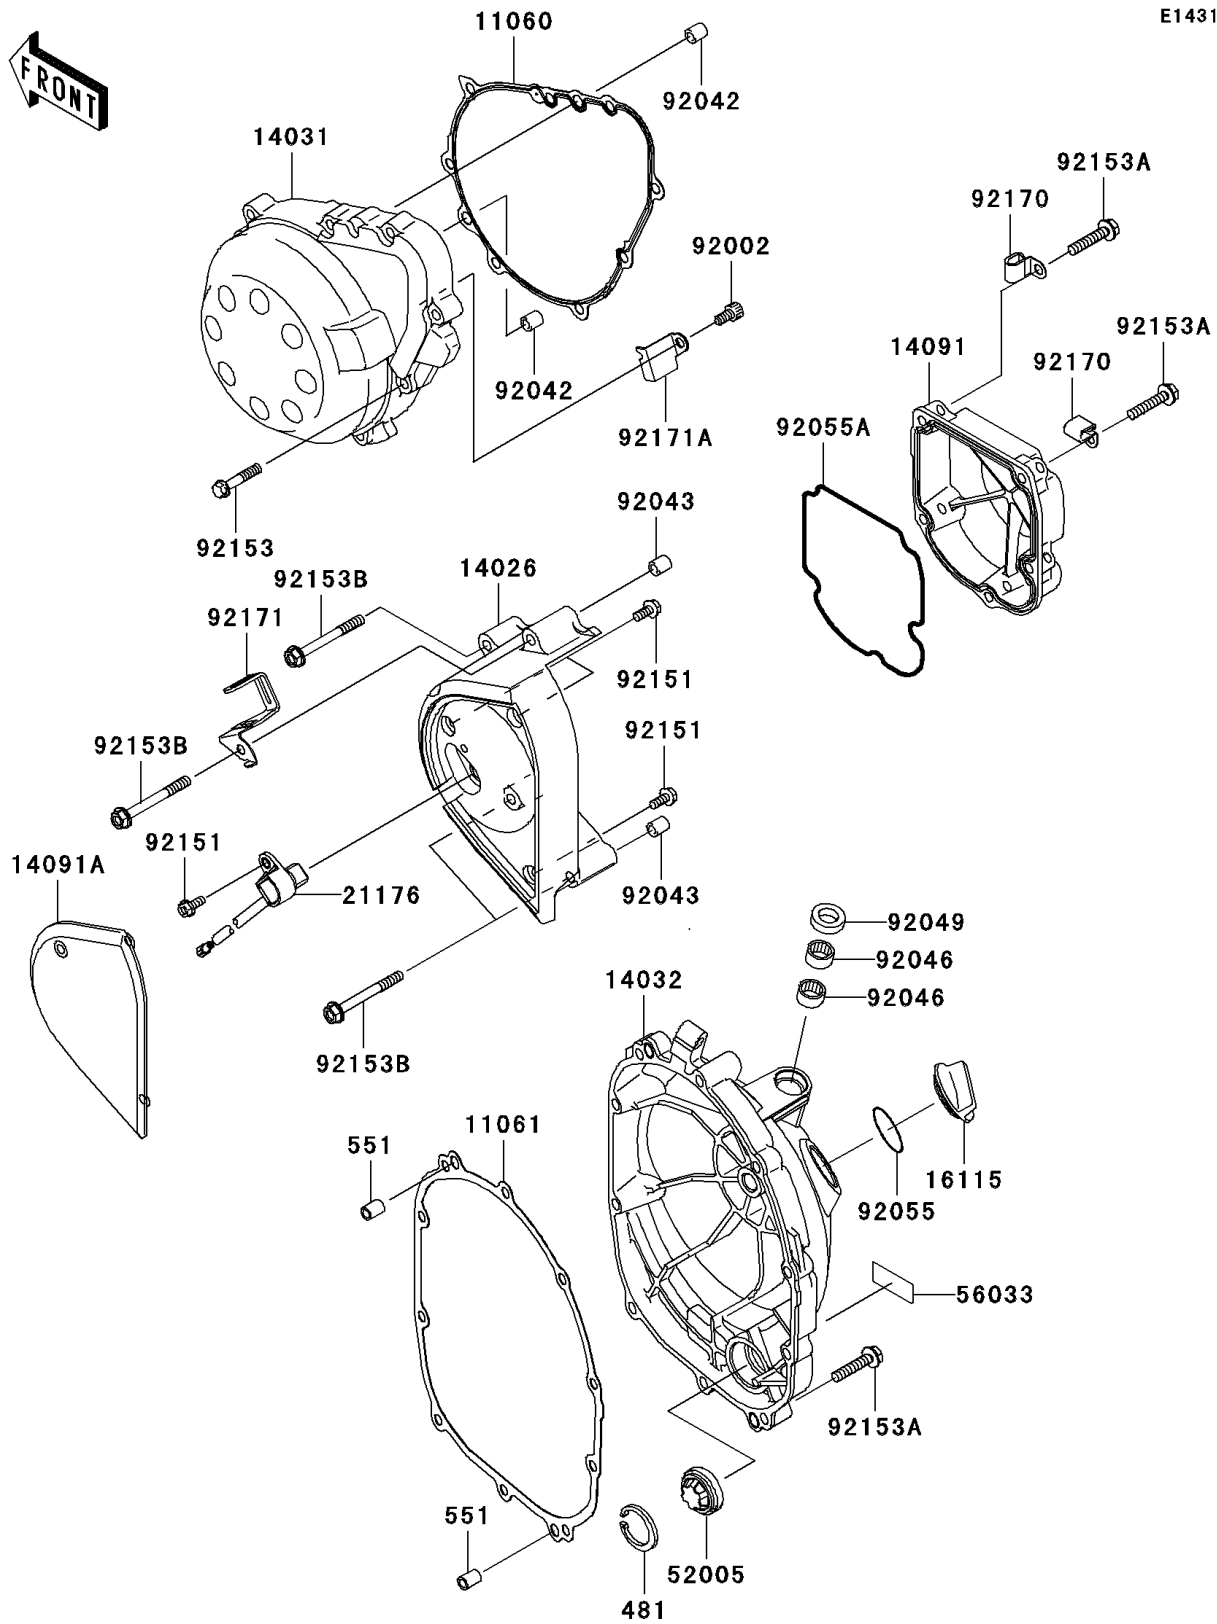

2006 Z750S PARTS DIAGRAM

Engine Cover(s)

E1431

2006 Z750S PARTS LIST

Engine Cover(s)

ITEM NAME	PART NUMBER	QUANTITY
CIRCLIP-TYPE-C,30MM (Ref # 481)	481J3000	1
PIN-DOWEL,8X14 (Ref # 551)	551A0814	1
GASKET,GENERATOR COVER (Ref # 11060)	11060-1854	1
GASKET,CLUTCH COVER (Ref # 11061)	11061-1166	1
COVER-CHAIN (Ref # 14026)	14026-1293	1
COVER-GENERATOR (Ref # 14031)	14031-0010	1
COVER-CLUTCH (Ref # 14032)	14032-0015	1
COVER,PULSE (Ref # 14091)	14091-0106	1
COVER,RELEASE (Ref # 14091A)	14091-1529	1
CAP-OIL FILLER (Ref # 16115)	16115-1009	1
SENSOR,SPEED (Ref # 21176)	21176-0045	1
GAUGE (Ref # 52005)	52005-1120	1
LABEL-MANUAL,OIL CAPACITY (Ref # 56033)	56033-0022	1
BOLT,SOCKET,6X12 (Ref # 92002)	92002-1796	1
PIN,DOWEL,6.3X8X14 (Ref # 92042)	92042-007	1
PIN,6.2X8X14 (Ref # 92043)	92043-1263	1
BEARING-NEEDLE,HK1210 (Ref # 92046)	92046-1010	1
SEAL-OIL,CLUTCH RELEASE (Ref # 92049)	92049-1475	1
RING-O,31.7X2.4 (Ref # 92055)	92055-049	1
RING-O,PULSE COVER (Ref # 92055A)	92055-1570	1
BOLT,FLANGED,5X12 (Ref # 92151)	92151-1305	1
BOLT,6X30 (Ref # 92153)	92153-0601	1
BOLT,6X30 (Ref # 92153A)	92153-0608	1
BOLT,FLANGED,M6X55 (Ref # 92153B)	92153-0609	1
CLAMP (Ref # 92170)	92170-1577	1
CLAMP (Ref # 92171)	92171-0067	1
CLAMP (Ref # 92171A)	92171-1566	1