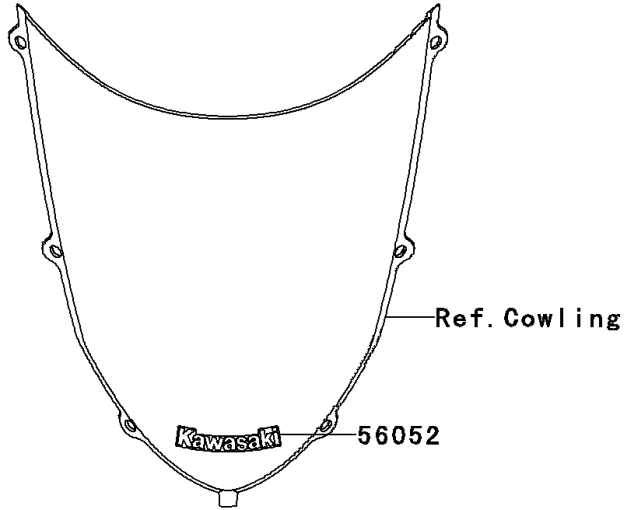

2005 Z750S PARTS DIAGRAM

Decals(Blue)

F2861

2005 Z750S PARTS LIST

Decals(Blue)

ITEM NAME	PART NUMBER	QUANTITY
MARK,WINDSHIELD,KAWASAKI (Ref # 56052)	56052-0154	1
MARK,FUEL TANK,KAWASAKI (Ref # 56052A)	56052-0495	2
MARK,TAIL COVER,Z750S (Ref # 56052B)	56052-0539	2