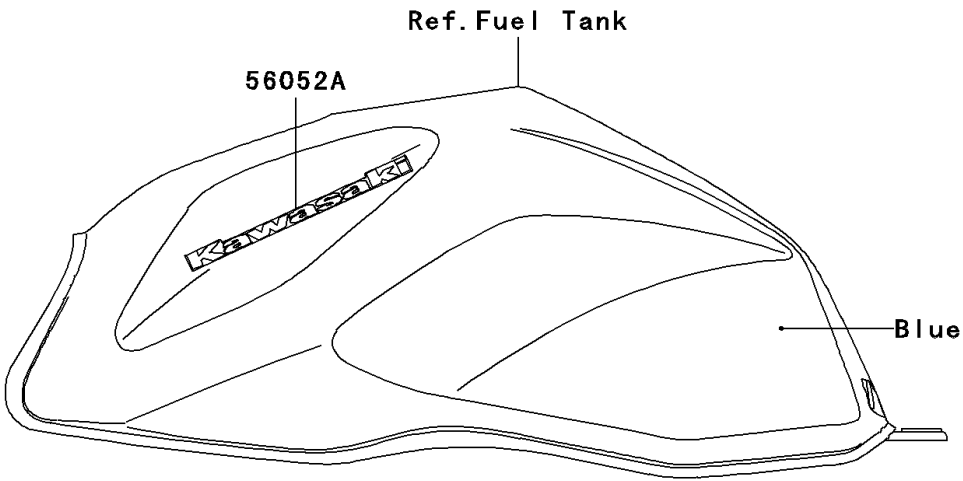

2005 Z750S PARTS DIAGRAM

Decals(Blue)

F2861

2005 Z750S PARTS LIST

Decals(Blue)

ITEM NAME	PART NUMBER	QUANTITY
MARK,WINDSHIELD,KAWASAKI (Ref # 56052)	56052-0154	1
MARK,FUEL TANK,KAWASAKI (Ref # 56052A)	56052-0495	2
MARK,TAIL COVER,Z750S (Ref # 56052B)	56052-0539	2