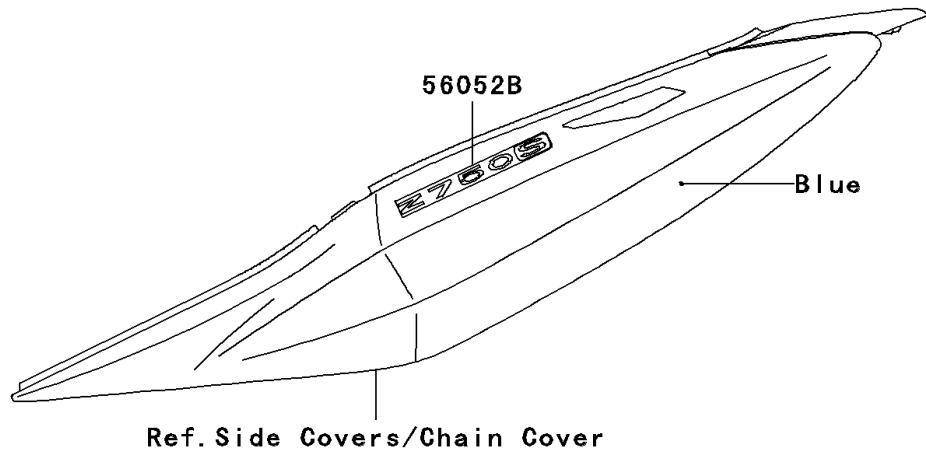

2005 Z750S PARTS DIAGRAM

Decals(Blue)

F2861

2005 Z750S PARTS LIST

Decals(Blue)

ITEM NAME	PART NUMBER	QUANTITY
MARK,WINDSHIELD,KAWASAKI (Ref # 56052)	56052-0154	1
MARK,FUEL TANK,KAWASAKI (Ref # 56052A)	56052-0495	2
MARK,TAIL COVER,Z750S (Ref # 56052B)	56052-0539	2