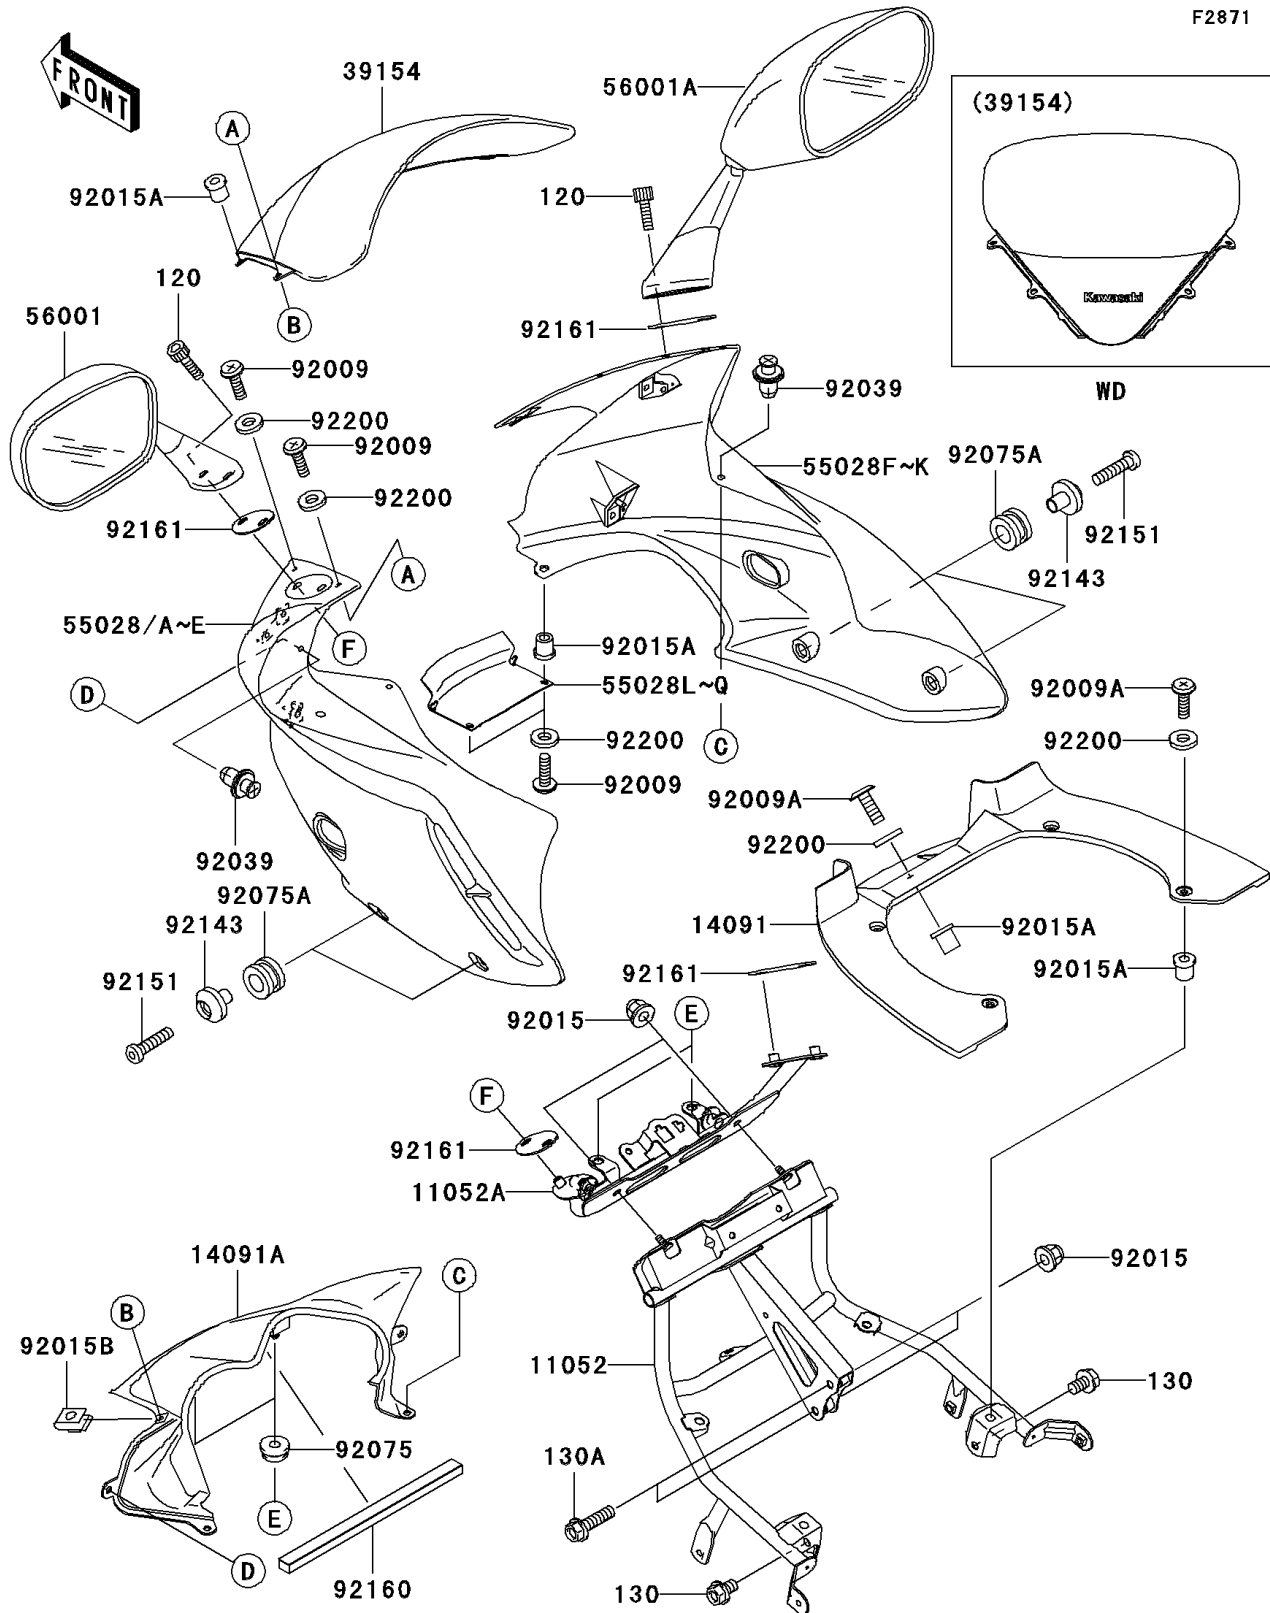

# 2003 ZR-7S PARTS DIAGRAM

Cowling(H1-H3)

F2871

## 2003 ZR-7S PARTS LIST

Cowling(H1-H3)

ITEM NAME	PART NUMBER	QUANTITY
BRACKET,UPP COWLING (Ref # 11052)	11052-1102	1
BRACKET,MIRROR (Ref # 11052A)	11052-1175	1
COVER,INNER (Ref # 14091)	14091-1316	1
COVER,METER (Ref # 14091A)	14091-1382	1
WINDSHIELD (Ref # 39154)	39154-5015	1
COWLING,UPP,LH,P.C.YELLOW (Ref # 55028D)	55028-1408-1B	1
COWLING,UPP,RH,P.C.YELLOW (Ref # 55028J)	55028-1409-1B	1
COWLING,UPP,CNT,P.C.YELLOW (Ref # 55028P)	55028-1410-1B	1
MIRROR-ASSY,LH (Ref # 56001)	56001-1543	1
MIRROR-ASSY,RH (Ref # 56001A)	56001-1544	1
BOLT-SOCKET,6X20 (Ref # 120)	120P0620	4
BOLT-FLANGED (Ref # 130)	130J0812	2
BOLT-FLANGED,8X30 (Ref # 130A)	130J0830	2
SCREW,5X18 (Ref # 92009)	92009-1655	6
SCREW,5X16 (Ref # 92009A)	92009-1909	5
NUT,CAP,8MM,BLACK (Ref # 92015)	92015-1174	4
NUT,WELL,5MM (Ref # 92015A)	92015-1757	9
NUT,5MM (Ref # 92015B)	92015-1798	2
RIVET (Ref # 92039)	92039-1227	4
DAMPER (Ref # 92075)	92075-1011	2
DAMPER (Ref # 92075A)	92075-1634	4
COLLAR,BLACK (Ref # 92143)	92143-1226	4
BOLT,SOCKET,6X25 (Ref # 92151)	92151-1924	4
DAMPER (Ref # 92160)	92160-1646	1
DAMPER,MIRROR (Ref # 92161)	92161-1199	4
WASHER,NYLON,5.3X11.5X0.5 (Ref # 92200)	92200-1480	11
COWLING,UPP,LH,C.L.BLUE (Ref # 55028A)	55028-1408-E1	1
COWLING,UPP,LH,M.R.RED (Ref # 55028E)	55028-1408-468	1
COWLING,UPP,RH,C.L.BLUE (Ref # 55028G)	55028-1409-E1	1

## 2003 ZR-7S PARTS LIST

Cowling(H1-H3)

<b>ITEM NAME</b>	<b>PART NUMBER</b>	<b>QUANTITY</b>
COWLING,UPP,RH,M.R.RED (Ref # 55028K)	55028-1409-468	1
COWLING,UPP,CNT,C.L.BLUE (Ref # 55028M)	55028-1410-E1	1
COWLING,UPP,CNT,M.R.RED (Ref # 55028Q)	55028-1410-468	1