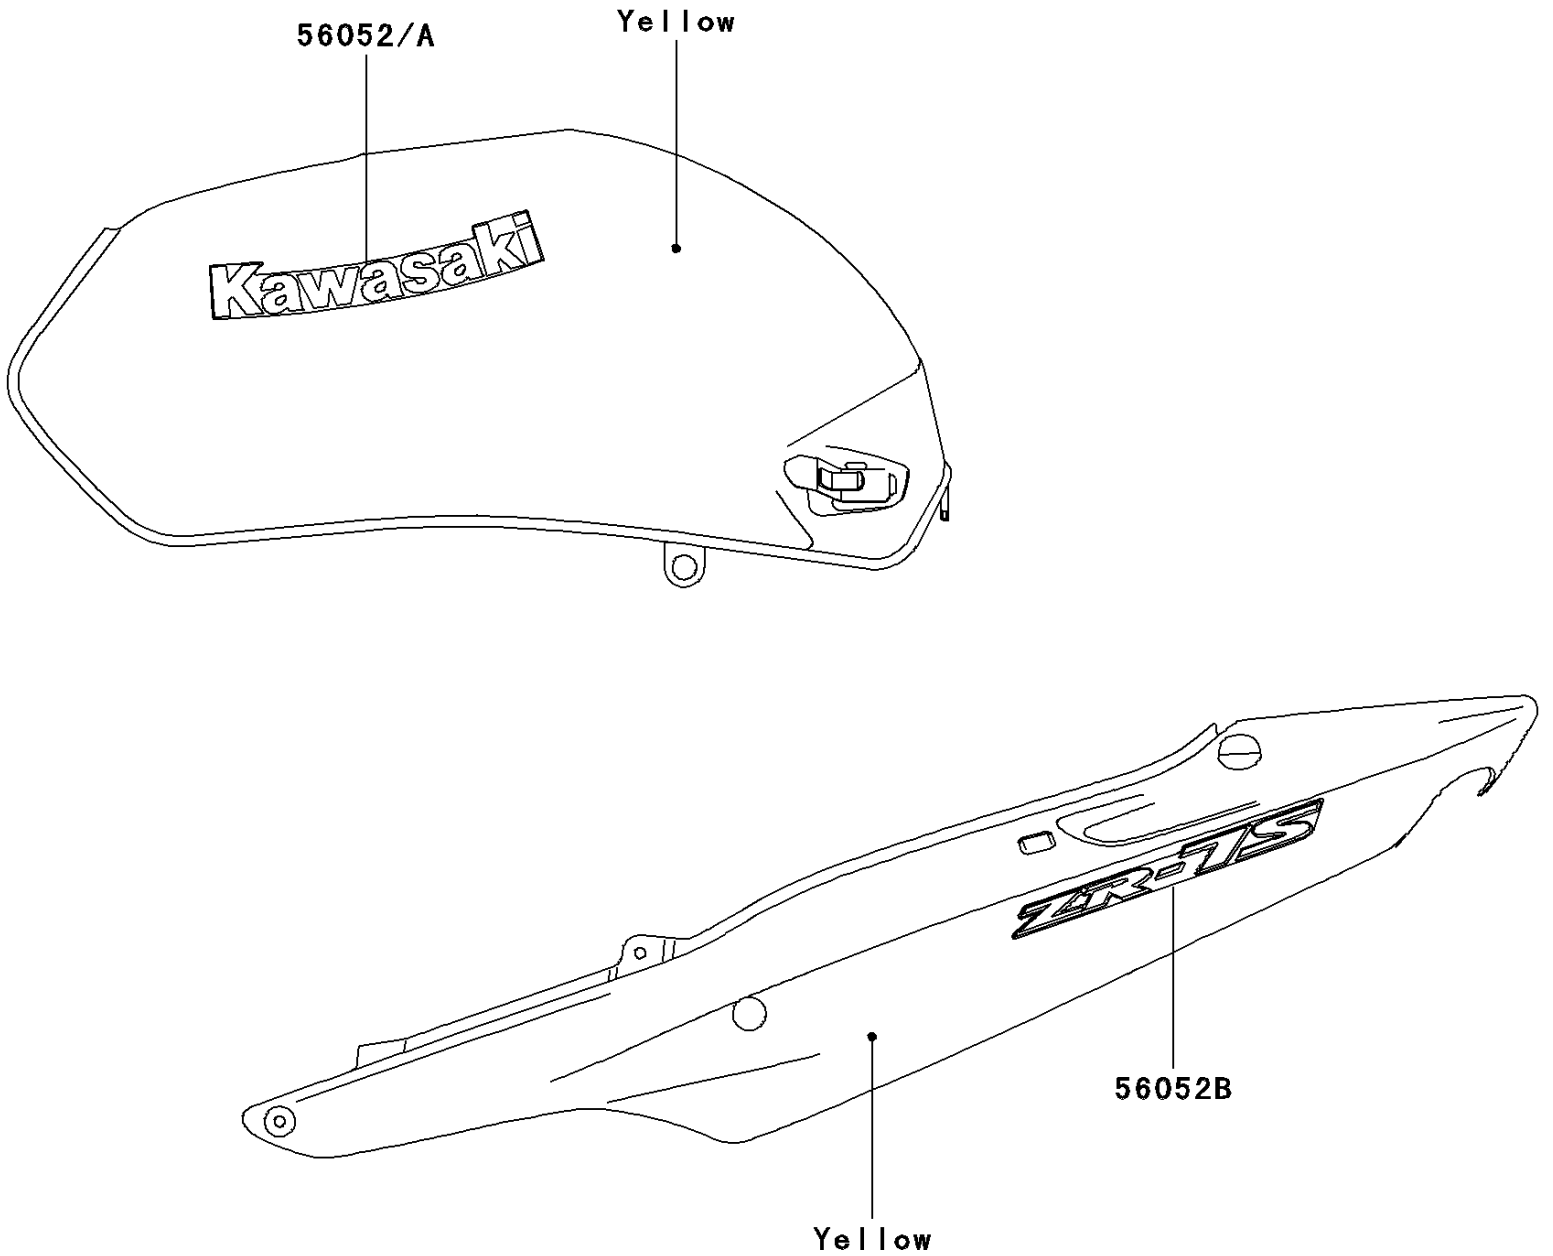

2003 ZR-7S PARTS DIAGRAM

Decals(Yellow)(H3)

F2861F

2003 ZR-7S PARTS LIST

Decals(Yellow)(H3)

ITEM NAME	PART NUMBER	QUANTITY
MARK,FUEL TANK,LH,KAWASAKI (Ref # 56052)	56052-1767	1
MARK,FUEL TANK,RH,KAWASAKI (Ref # 56052A)	56052-1768	1
MARK,SEAT COVER,ZR-7S (Ref # 56052B)	56052-1769	2