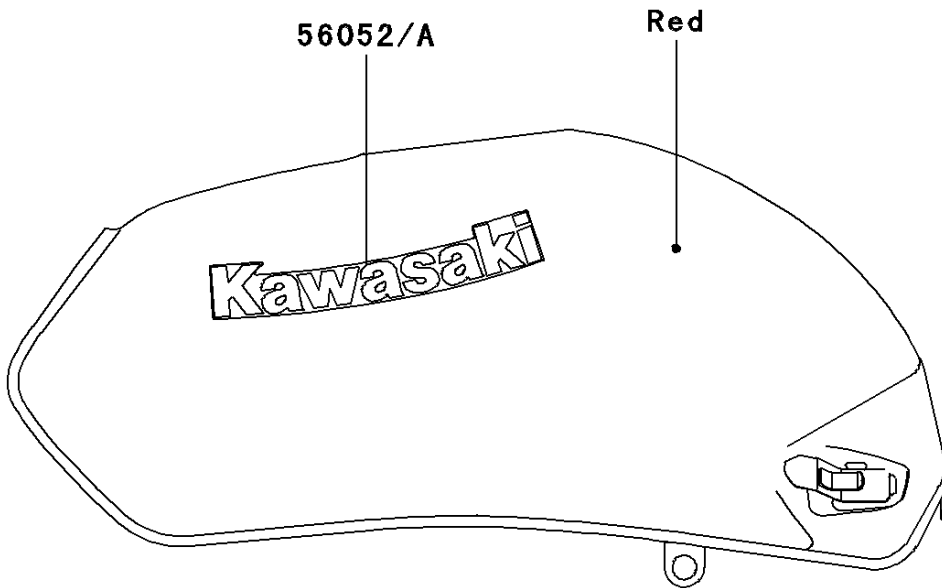

2003 ZR-7S PARTS DIAGRAM

Decals(Blue)(CN)(H3-H5)

F2861E

2003 ZR-7S PARTS LIST

Decals(Blue)(CN)(H3-H5)

ITEM NAME	PART NUMBER	QUANTITY
MARK,FUEL TANK,LH,KAWASAKI (Ref # 56052)	56052-0044	1
MARK,FUEL TANK,RH,KAWASAKI (Ref # 56052A)	56052-0045	1
MARK,SEAT COVER,ZR-7S (Ref # 56052B)	56052-0046	2