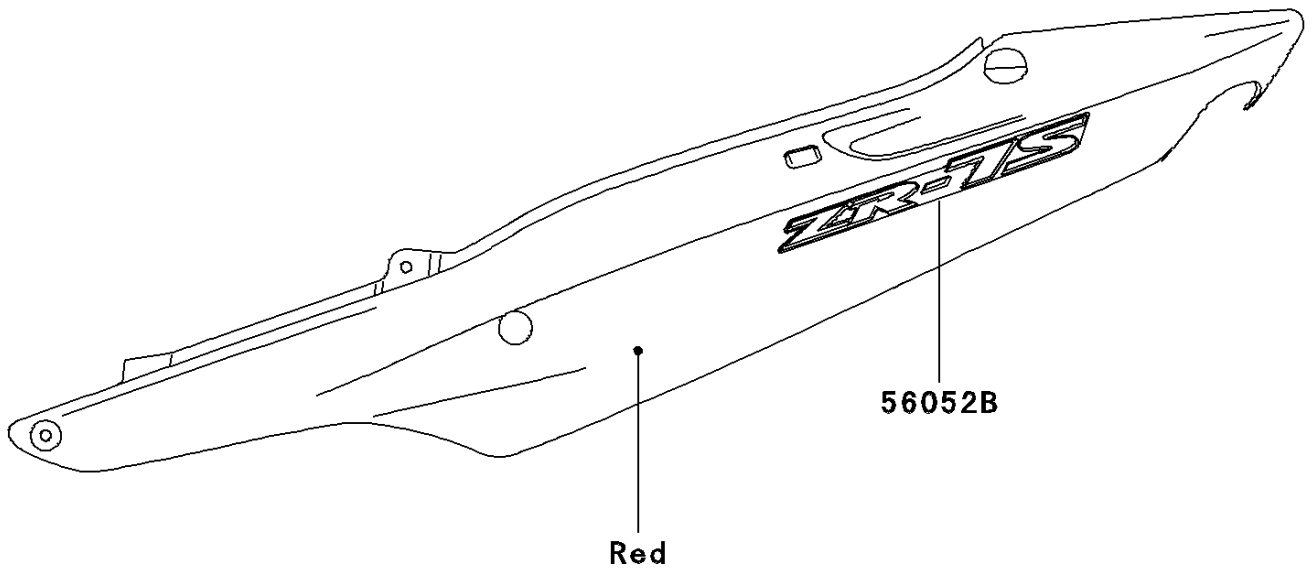

2003 ZR-7S PARTS DIAGRAM

Decals(Blue)(CN)(H3-H5)

F2861E

2003 ZR-7S PARTS LIST

Decals(Blue)(CN)(H3-H5)

ITEM NAME	PART NUMBER	QUANTITY
MARK,FUEL TANK,LH,KAWASAKI (Ref # 56052)	56052-0044	1
MARK,FUEL TANK,RH,KAWASAKI (Ref # 56052A)	56052-0045	1
MARK,SEAT COVER,ZR-7S (Ref # 56052B)	56052-0046	2