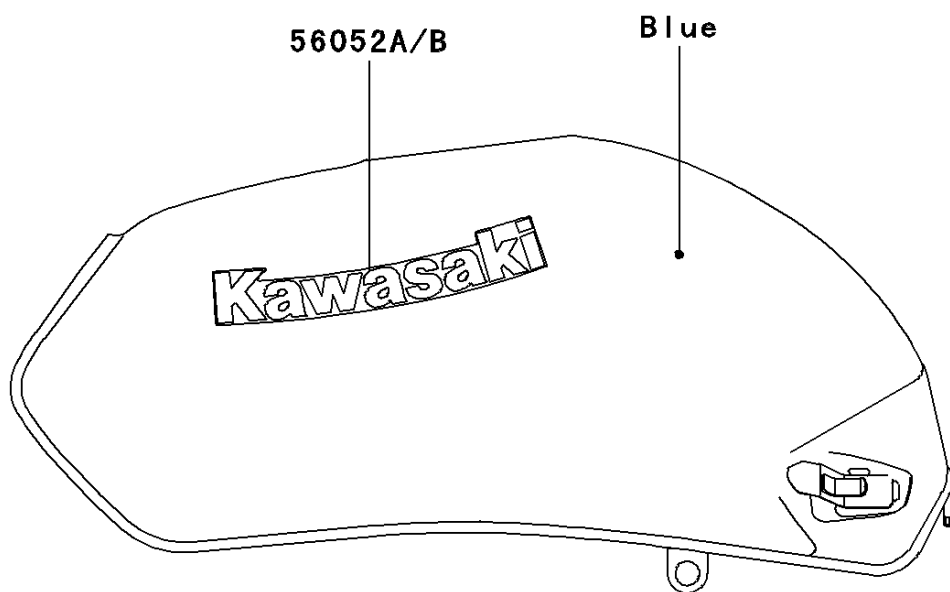

2004 ZR-7S (Canada Only) PARTS DIAGRAM

Decals(Blue)(CN)(H3/H4)

F2861D

2004 ZR-7S (Canada Only) PARTS LIST

Decals(Blue)(CN)(H3/H4)

| ITEM NAME | PART NUMBER | QUANTITY |
|---|-------------|----------|
| MARK,SEAT COVER,ZR-7S (Ref # 56052) | 56052-1424 | 1 |
| MARK,FUEL TANK,LH,KAWASAKI (Ref # 56052A) | 56052-1440 | 1 |
| MARK,FUEL TANK,RH,KAWASAKI (Ref # 56052B) | 56052-1441 | 1 |