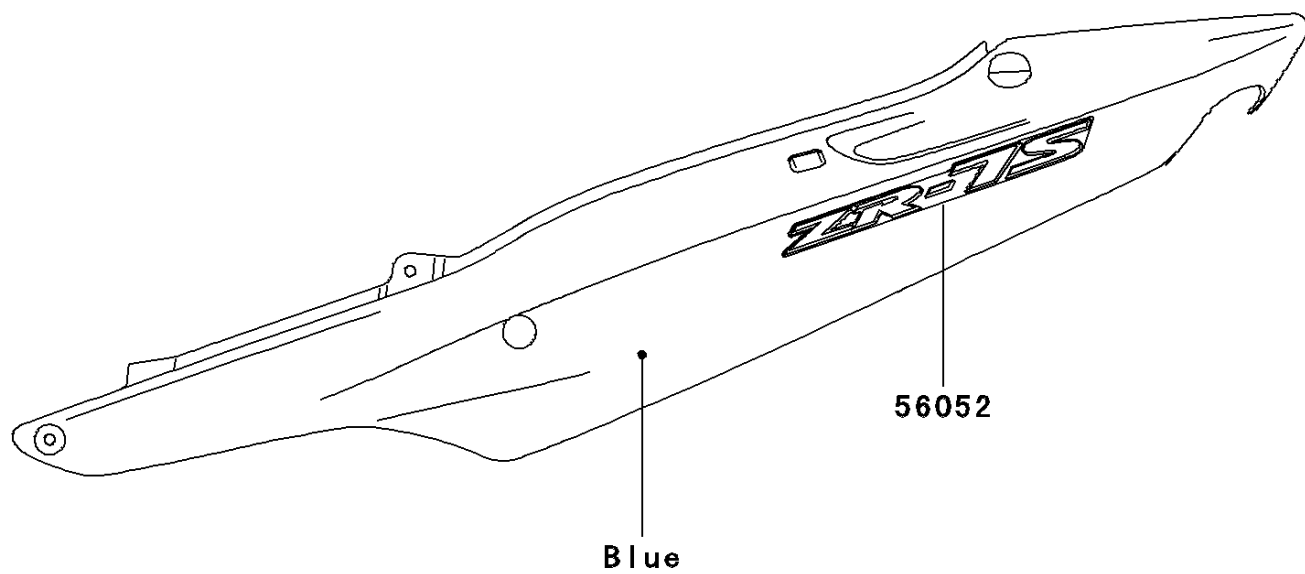

2004 ZR-7S (Canada Only) PARTS DIAGRAM

Decals(Blue)(CN)(H3/H4)

F2861D

2004 ZR-7S (Canada Only) PARTS LIST

Decals(Blue)(CN)(H3/H4)

| ITEM NAME | PART NUMBER | QUANTITY |
|---|-------------|----------|
| MARK,SEAT COVER,ZR-7S (Ref # 56052) | 56052-1424 | 1 |
| MARK,FUEL TANK,LH,KAWASAKI (Ref # 56052A) | 56052-1440 | 1 |
| MARK,FUEL TANK,RH,KAWASAKI (Ref # 56052B) | 56052-1441 | 1 |