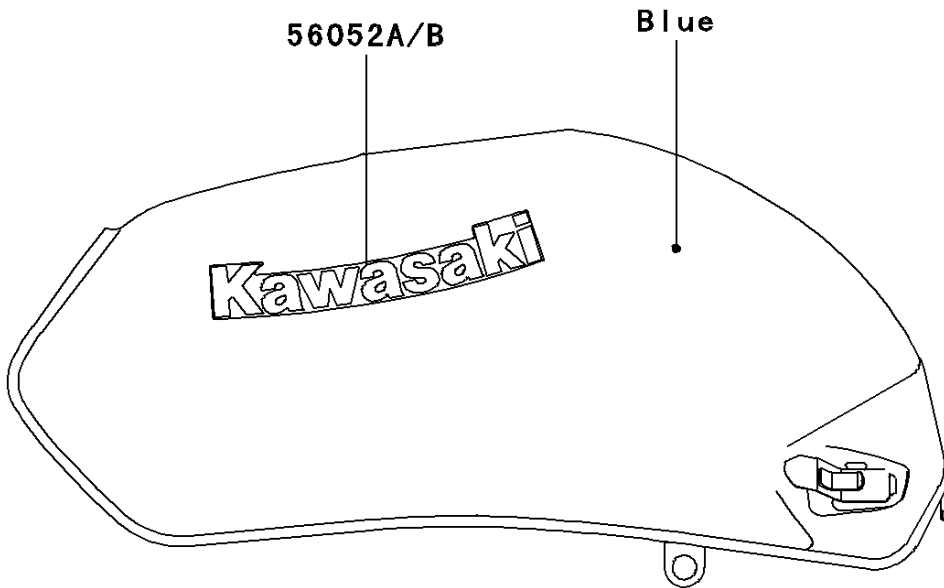

2003 ZR-7S PARTS DIAGRAM

Decals(Blue)(CN)(H3/H4)

F2861D

2003 ZR-7S PARTS LIST

Decals(Blue)(CN)(H3/H4)

ITEM NAME	PART NUMBER	QUANTITY
MARK,SEAT COVER,ZR-7S (Ref # 56052)	56052-1424	2
MARK,FUEL TANK,LH,KAWASAKI (Ref # 56052A)	56052-1440	1
MARK,FUEL TANK,RH,KAWASAKI (Ref # 56052B)	56052-1441	1