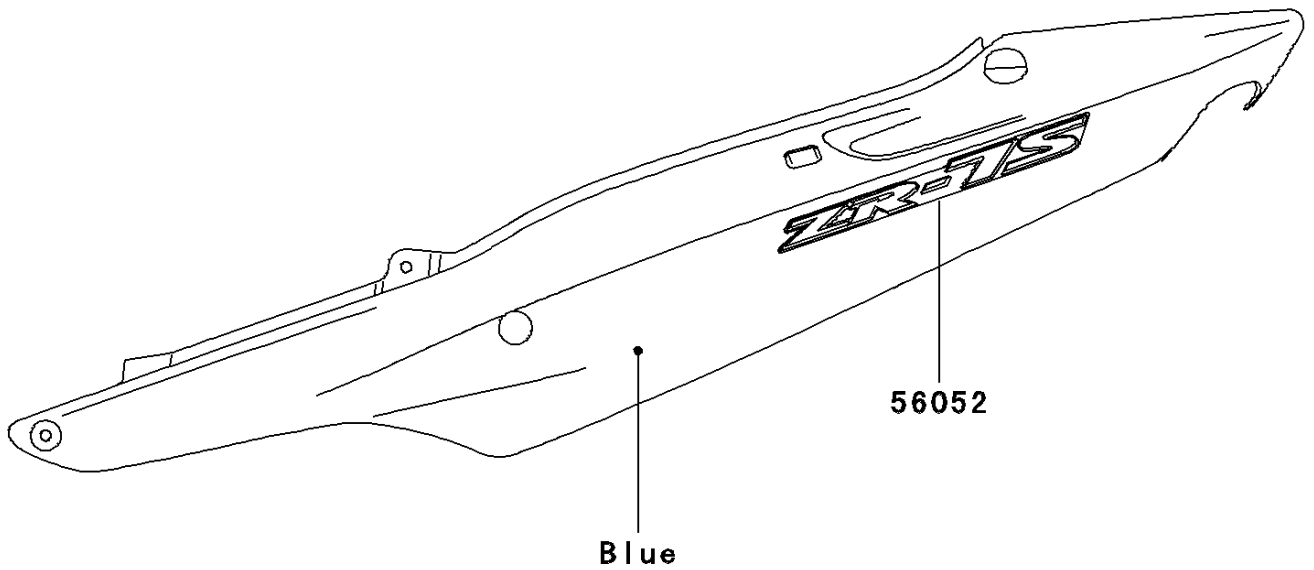

2003 ZR-7S PARTS DIAGRAM

Decals(Blue)(CN)(H3/H4)

F2861D

2003 ZR-7S PARTS LIST

Decals(Blue)(CN)(H3/H4)

ITEM NAME	PART NUMBER	QUANTITY
MARK,SEAT COVER,ZR-7S (Ref # 56052)	56052-1424	2
MARK,FUEL TANK,LH,KAWASAKI (Ref # 56052A)	56052-1440	1
MARK,FUEL TANK,RH,KAWASAKI (Ref # 56052B)	56052-1441	1