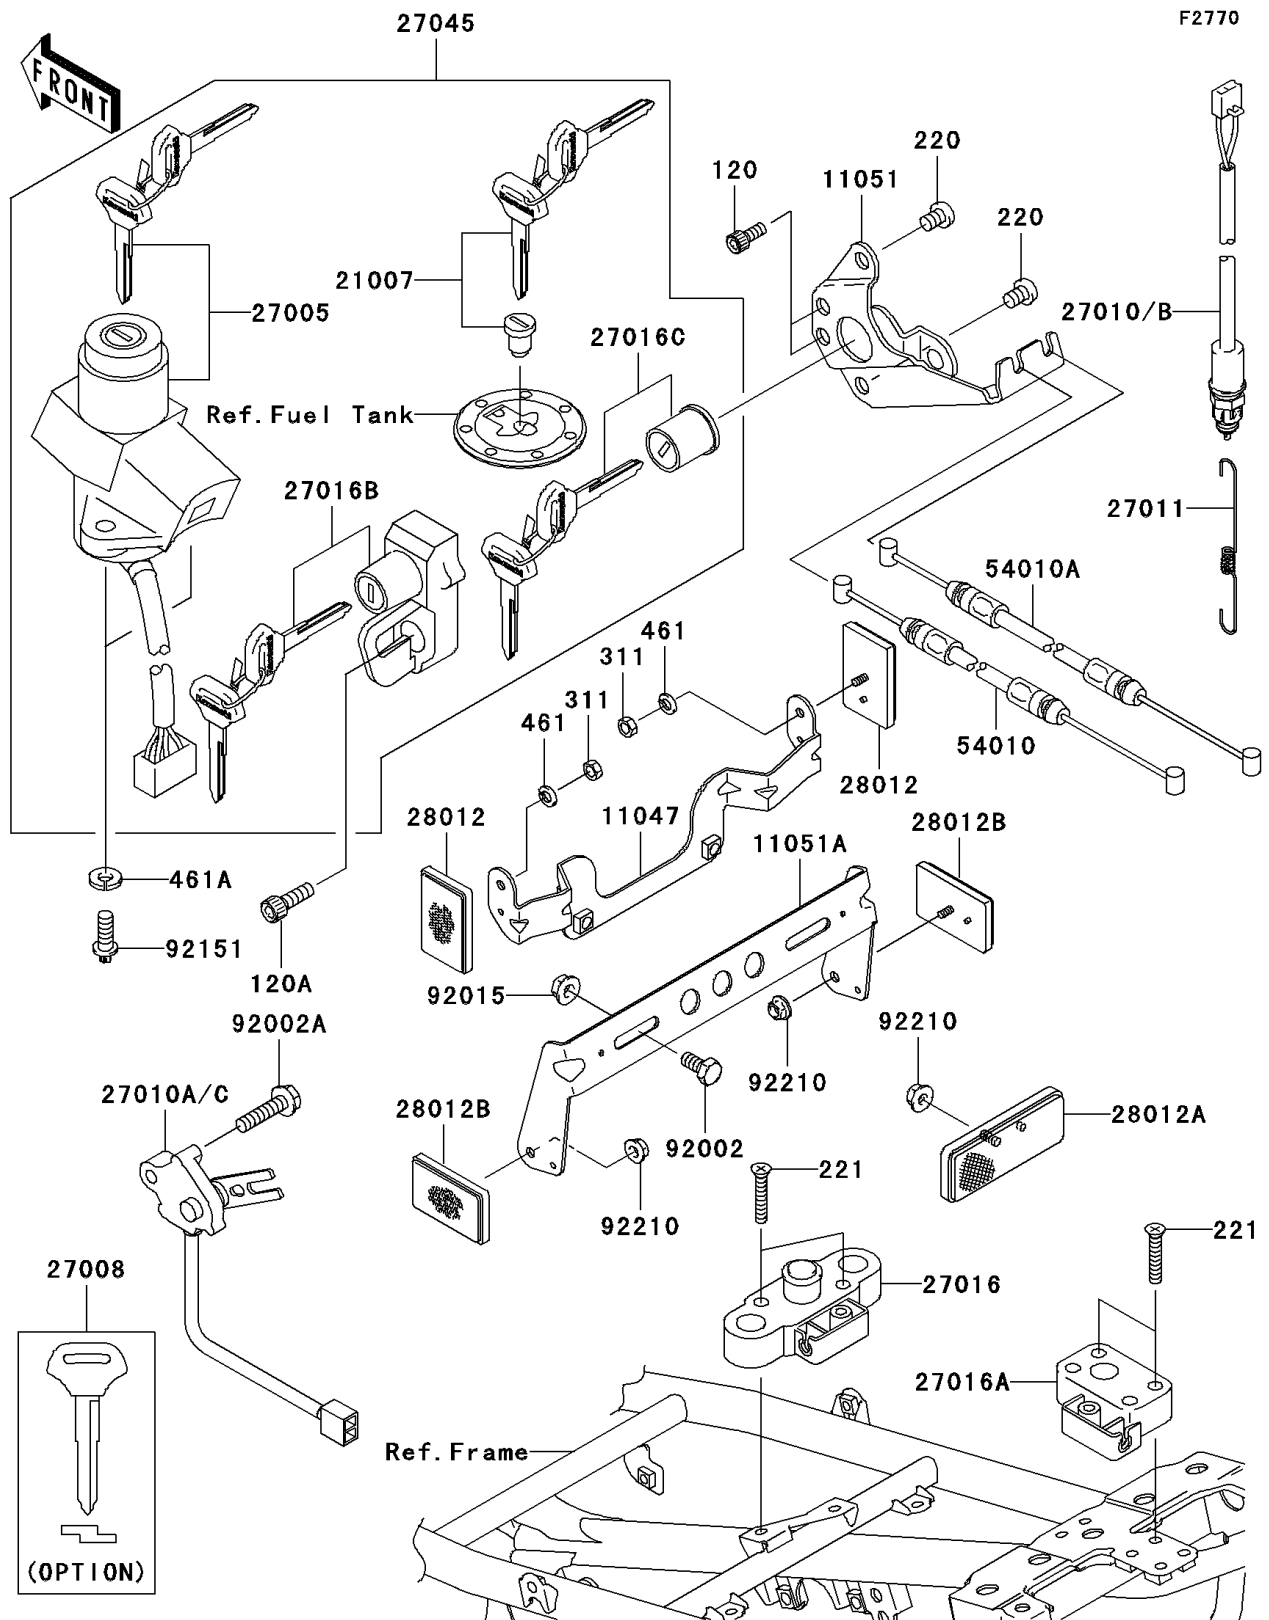

## 2004 ZR-7S (Canada Only) PARTS DIAGRAM

Ignition Switch/Locks/Reflectors

## 2004 ZR-7S (Canada Only) PARTS LIST

Ignition Switch/Locks/Reflectors

ITEM NAME	PART NUMBER	QUANTITY
BOLT-SOCKET (Ref # 120)	120S0512	1
BOLT-SOCKET (Ref # 120A)	120S0618	1
SCREW-PAN-CROSS (Ref # 220)	220F0608	1
SCREW-CSK-CROSS (Ref # 221)	221F0630	1
NUT-HEX (Ref # 311)	311C0500	1
WASHER-SPRING,5MM,BLACK (Ref # 461)	461K0500	1
WASHER-SPRING (Ref # 461A)	461L0600	1
BRACKET,REFLECTOR (Ref # 11047)	11047-1280	1
BRACKET,SEAT LOCK (Ref # 11051)	11051-1268	1
BRACKET,SIDE REFLECTOR (Ref # 11051A)	11051-1276	1
ROTOR,LOCK,TANK CAP (Ref # 21007)	21007-5042	1
SWITCH-ASSY-IGNITION (Ref # 27005)	27005-5122	1
KEY-LOCK,BLANK (Ref # 27008)	27008-1189	1
SWITCH,BRAKE LAMP (Ref # 27010B)	27010-1452	1
SWITCH,SIDE STAND (Ref # 27010C)	27010-1469	1
SPRING,BRAKE LAMP SWITCH (Ref # 27011)	27011-021	1
LOCK-ASSY,SEAT STRIKER (Ref # 27016)	27016-1098	1
LOCK-ASSY,SEAT STRIKER,RR (Ref # 27016A)	27016-1113	1
LOCK-ASSY,HELMET (Ref # 27016B)	27016-5249	1
LOCK-ASSY,SEAT (Ref # 27016C)	27016-5257	1
SWITCH-ASSY (Ref # 27045)	27045-5147	1
REFLECTOR-REFLEX (Ref # 28012)	28012-1003	1
REFLECTOR-REFLEX (Ref # 28012A)	28012-1077	1
REFLECTOR-REFLEX (Ref # 28012B)	28012-1088	1
CABLE,SEAT LOCK,FR (Ref # 54010)	54010-1115	1
CABLE,SEAT LOCK,TANDEM (Ref # 54010A)	54010-1116	1
BOLT,6X12 (Ref # 92002)	92002-1132	1
BOLT,FLANGED,6X25 (Ref # 92002A)	92002-1582	1
NUT,FLANGED,6MM (Ref # 92015)	92015-1367	1

## 2004 ZR-7S (Canada Only) PARTS LIST

Ignition Switch/Locks/Reflectors

ITEM NAME	PART NUMBER	QUANTITY
BOLT,TORX,6X16 (Ref # 92151)	92151-1911	1
NUT,FLANGED,5MM (Ref # 92210)	92210-0007	1