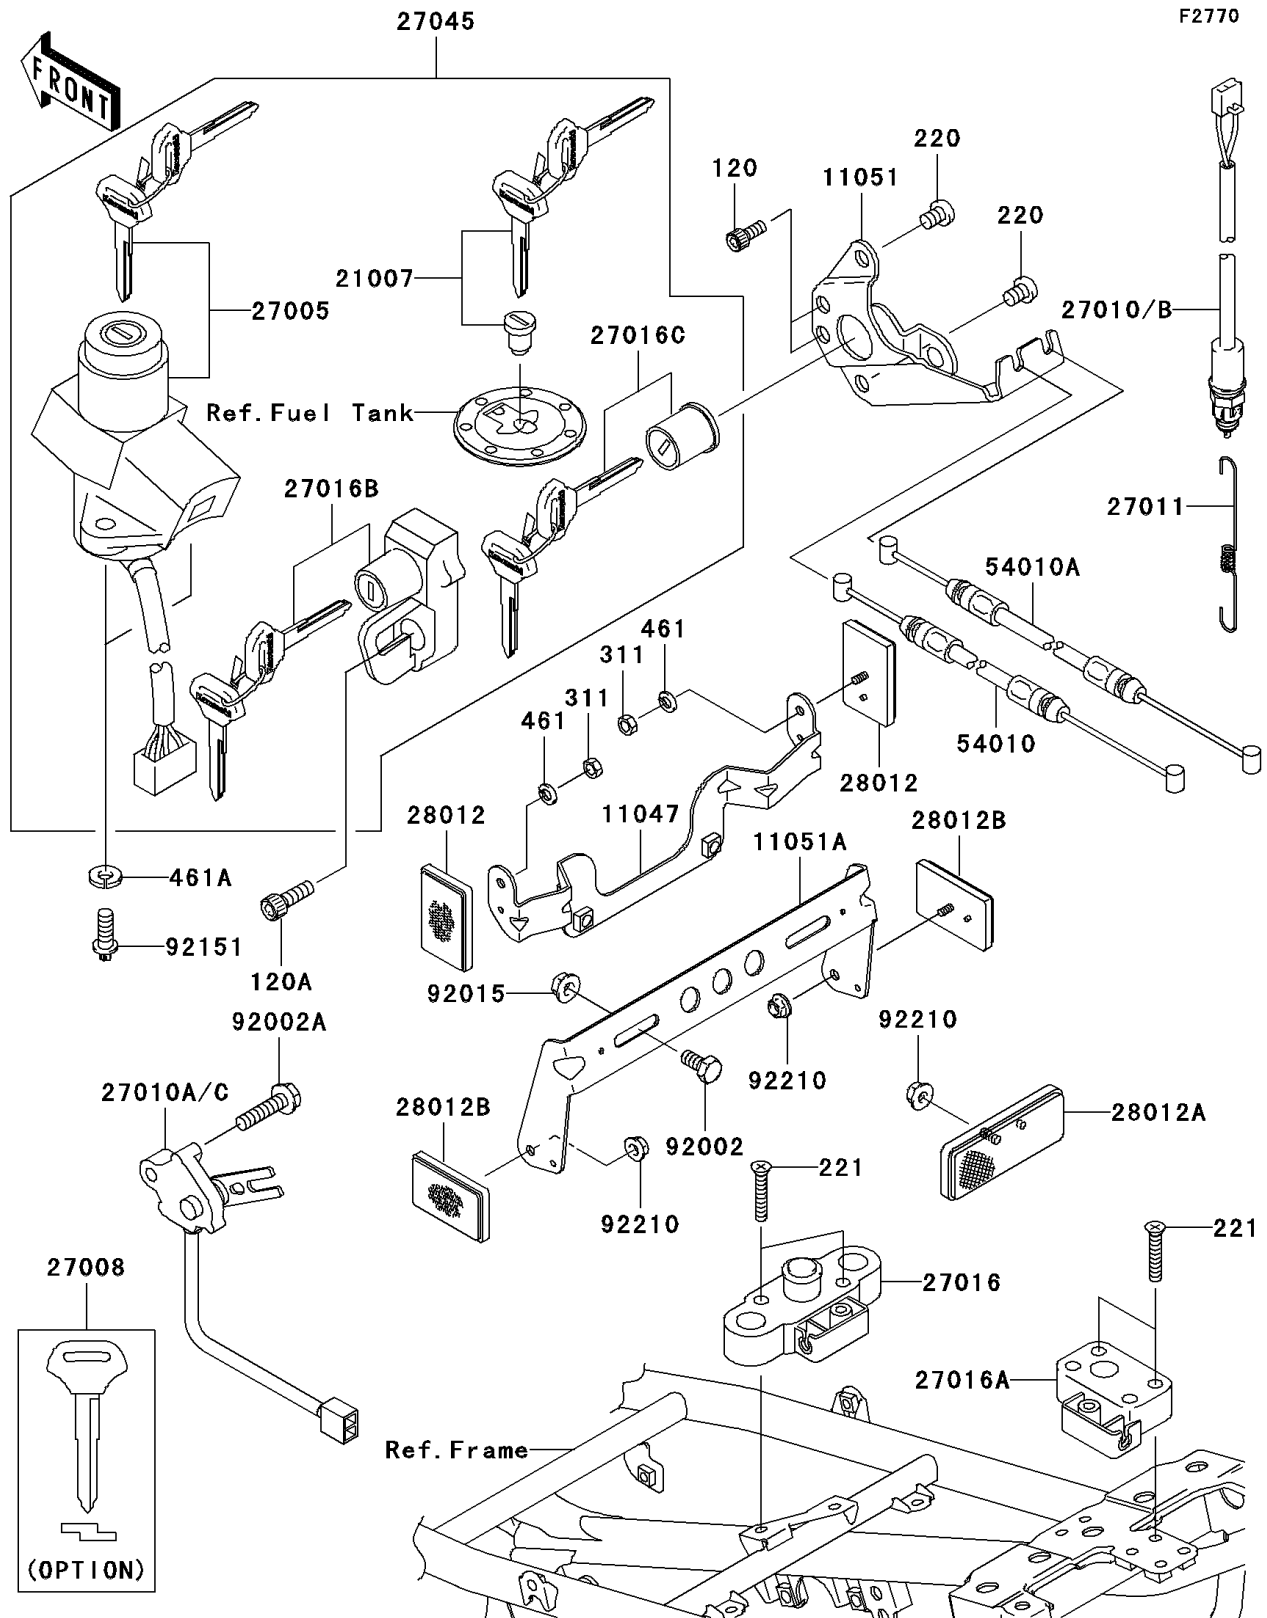

2003 ZR-7S PARTS DIAGRAM

Ignition Switch/Locks/Reflectors

2003 ZR-7S PARTS LIST

Ignition Switch/Locks/Reflectors

ITEM NAME	PART NUMBER	QUANTITY
BOLT-SOCKET (Ref # 120)	120S0512	2
BOLT-SOCKET (Ref # 120A)	120S0618	1
SCREW-PAN-CROSS (Ref # 220)	220F0608	2
SCREW-CSK-CROSS (Ref # 221)	221F0630	6
NUT-HEX (Ref # 311)	311C0500	2
WASHER-SPRING,5MM,BLACK (Ref # 461)	461K0500	2
WASHER-SPRING (Ref # 461A)	461L0600	2
BRACKET,REFLECTOR (Ref # 11047)	11047-1280	1
BRACKET,SEAT LOCK (Ref # 11051)	11051-1268	1
BRACKET,SIDE REFLECTOR (Ref # 11051A)	11051-1276	1
ROTOR,LOCK,TANK CAP (Ref # 21007)	21007-5042	1
SWITCH-ASSY-IGNITION (Ref # 27005)	27005-5122	1
KEY-LOCK,BLANK (Ref # 27008)	27008-1189	1
SWITCH,BRAKE LAMP (Ref # 27010B)	27010-1452	1
SWITCH,SIDE STAND (Ref # 27010C)	27010-1469	1
SPRING,BRAKE LAMP SWITCH (Ref # 27011)	27011-021	1
LOCK-ASSY,SEAT STRIKER (Ref # 27016)	27016-1098	1
LOCK-ASSY,SEAT STRIKER,RR (Ref # 27016A)	27016-1113	1
LOCK-ASSY,HELMET (Ref # 27016B)	27016-5249	1
LOCK-ASSY,SEAT (Ref # 27016C)	27016-5257	1
SWITCH-ASSY (Ref # 27045)	27045-5147	1
REFLECTOR-REFLEX (Ref # 28012)	28012-1003	2
REFLECTOR-REFLEX (Ref # 28012A)	28012-1077	1
REFLECTOR-REFLEX (Ref # 28012B)	28012-1088	2
CABLE,SEAT LOCK,FR (Ref # 54010)	54010-1115	1
CABLE,SEAT LOCK,TANDEM (Ref # 54010A)	54010-1116	1
BOLT,6X12 (Ref # 92002)	92002-1132	2
BOLT,FLANGED,6X25 (Ref # 92002A)	92002-1582	1
NUT,FLANGED,6MM (Ref # 92015)	92015-1367	2

2003 ZR-7S PARTS LIST

Ignition Switch/Locks/Reflectors

ITEM NAME	PART NUMBER	QUANTITY
BOLT,TORX,6X16 (Ref # 92151)	92151-1911	2
NUT,FLANGED,5MM (Ref # 92210)	92210-0007	3