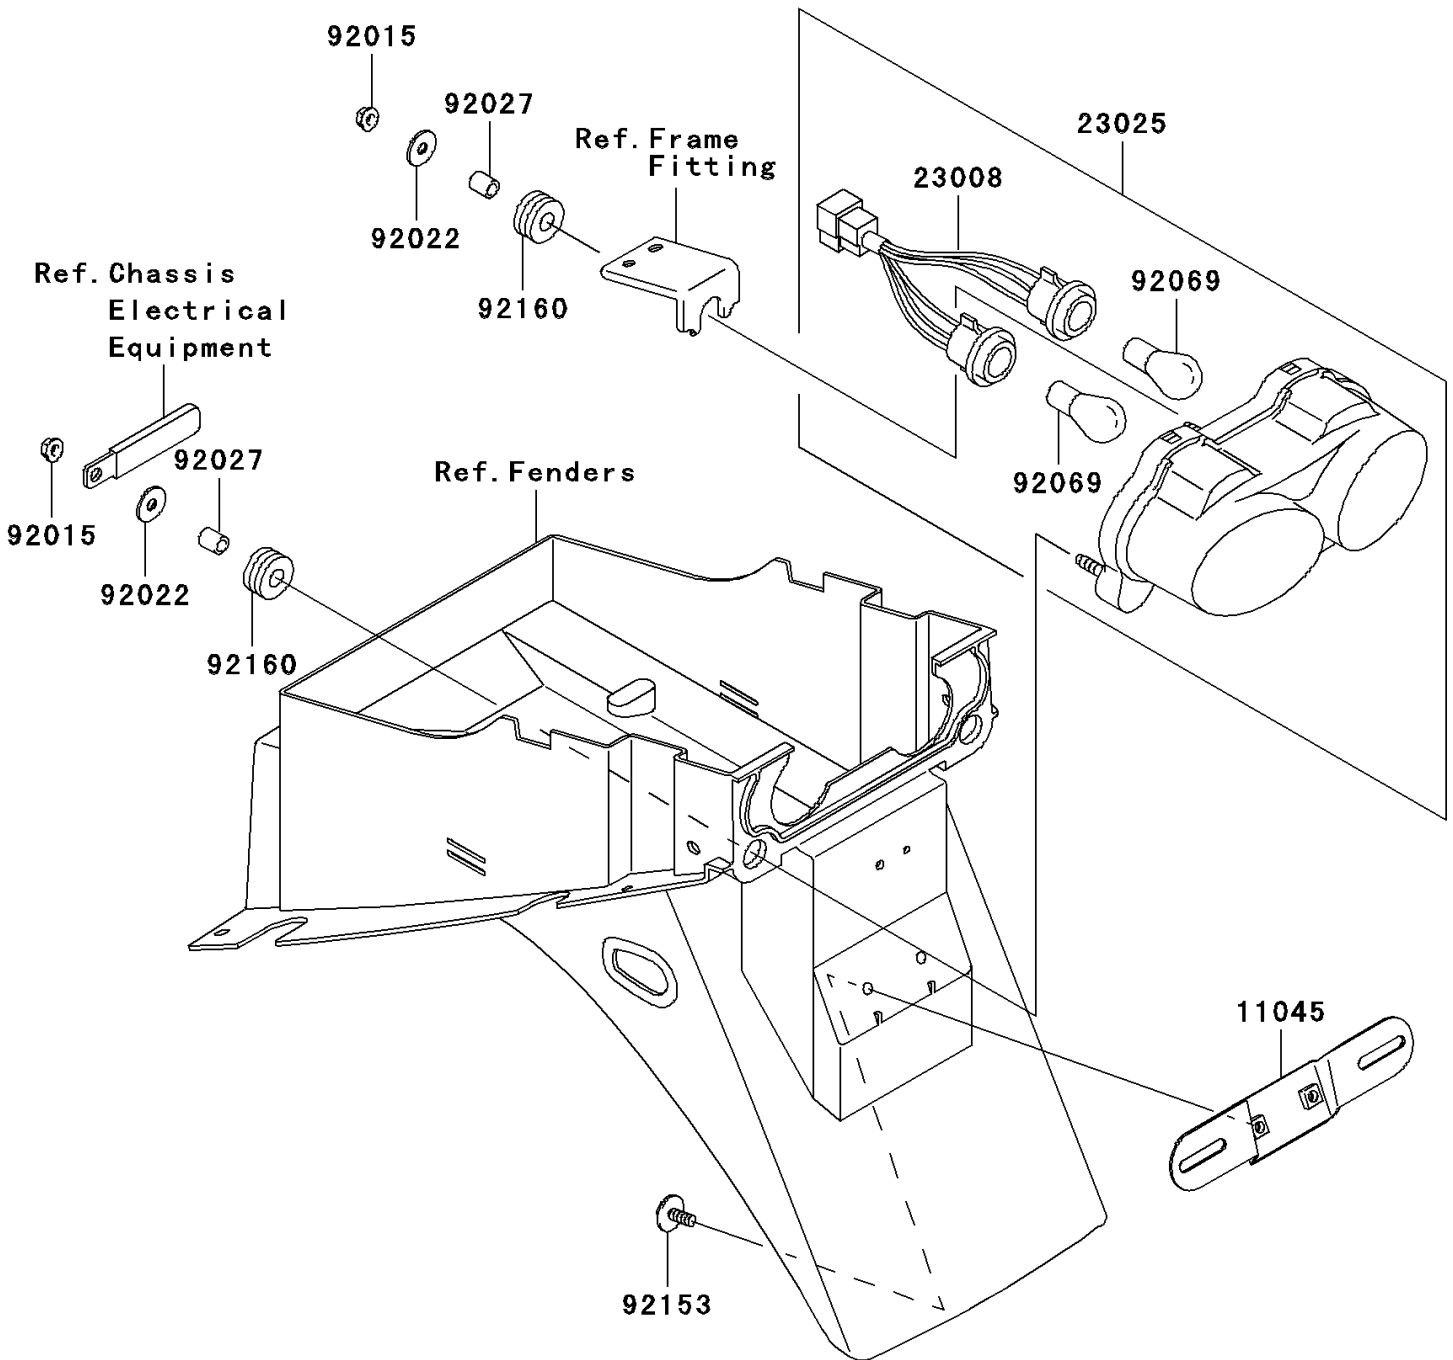

2003 ZR-7S PARTS DIAGRAM

Taillight(s)

F2720

2003 ZR-7S PARTS LIST

Taillight(s)

ITEM NAME	PART NUMBER	QUANTITY
BRACKET,LICENSE (Ref # 11045)	11045-1387	1
SOCKET-ASSY,TAIL LAMP (Ref # 23008)	23008-1364	1
LAMP-TAIL (Ref # 23025)	23025-1301	1
NUT,FLANGED,6MM (Ref # 92015)	92015-1367	3
WASHER,6.5X20X1.6 (Ref # 92022)	92022-1557	3
COLLAR,6.8X10X12 (Ref # 92027)	92027-162	3
BULB,12V 21/5W (Ref # 92069)	92069-063	2
BOLT,6X16 (Ref # 92153)	92153-0684	2
DAMPER (Ref # 92160)	92160-1162	3