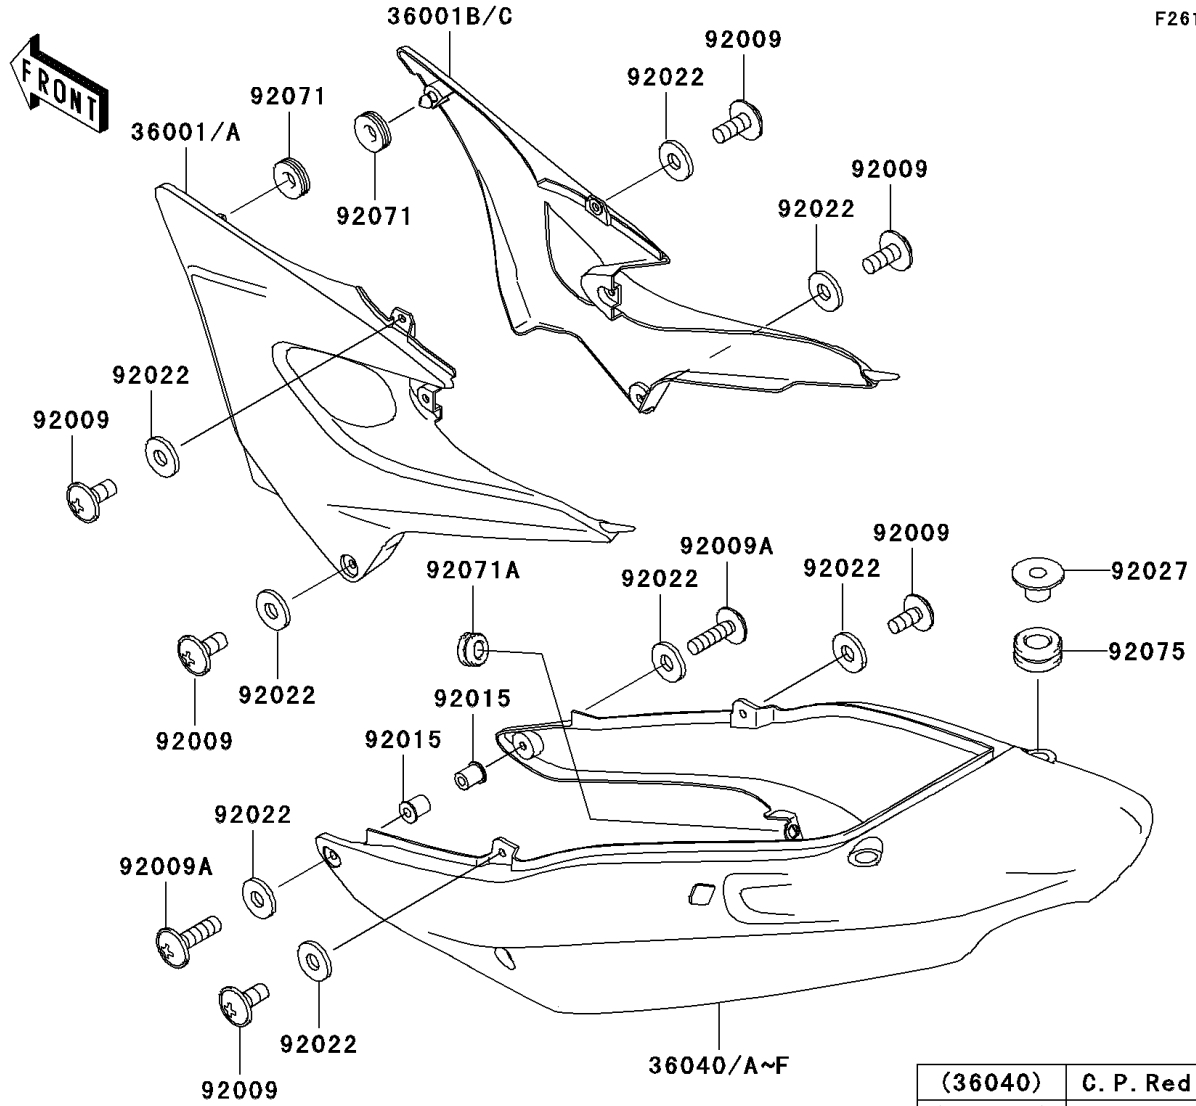

2003 ZR-7S PARTS DIAGRAM

Side Covers/Chain Cover

F2610

(36040)	C. P. Red
(36040A)	C. L. Blue
(36040B)	G. Silver
(36040C)	Blue
(36040D)	Yellow
(36040E)	M. R. Red
(36040F)	M. Silver

WOD

2003 ZR-7S PARTS LIST

Side Covers/Chain Cover

ITEM NAME	PART NUMBER	QUANTITY
COVER-SIDE,LH,M.GRAYSTONE (Ref # 36001)	36001-1629-C4	1
COVER-SIDE,RH,M.GRAYSTONE (Ref # 36001B)	36001-1630-C4	1
CASE-CHAIN (Ref # 36014)	36014-1196	1
COVER-TAIL,P.C.YELLOW (Ref # 36040D)	36040-1052-1B	1
SCREW,6X14 (Ref # 92009)	92009-1662	6
SCREW,6X22 (Ref # 92009A)	92009-1664	2
NUT (Ref # 92015)	92015-1700	2
WASHER,6.5X16X1 (Ref # 92022)	92022-1143	8
COLLAR (Ref # 92027)	92027-4015	2
GROMMET (Ref # 92071)	92071-056	2
GROMMET (Ref # 92071A)	92071-1152	2
DAMPER (Ref # 92075)	92075-1898	2
SCREW,6X10 (Ref # 92172)	92172-0005	2
COVER-TAIL,C.L.BLUE (Ref # 36040A)	36040-1052-E1	1
COVER-TAIL,M.R.RED (Ref # 36040E)	36040-1052-468	1