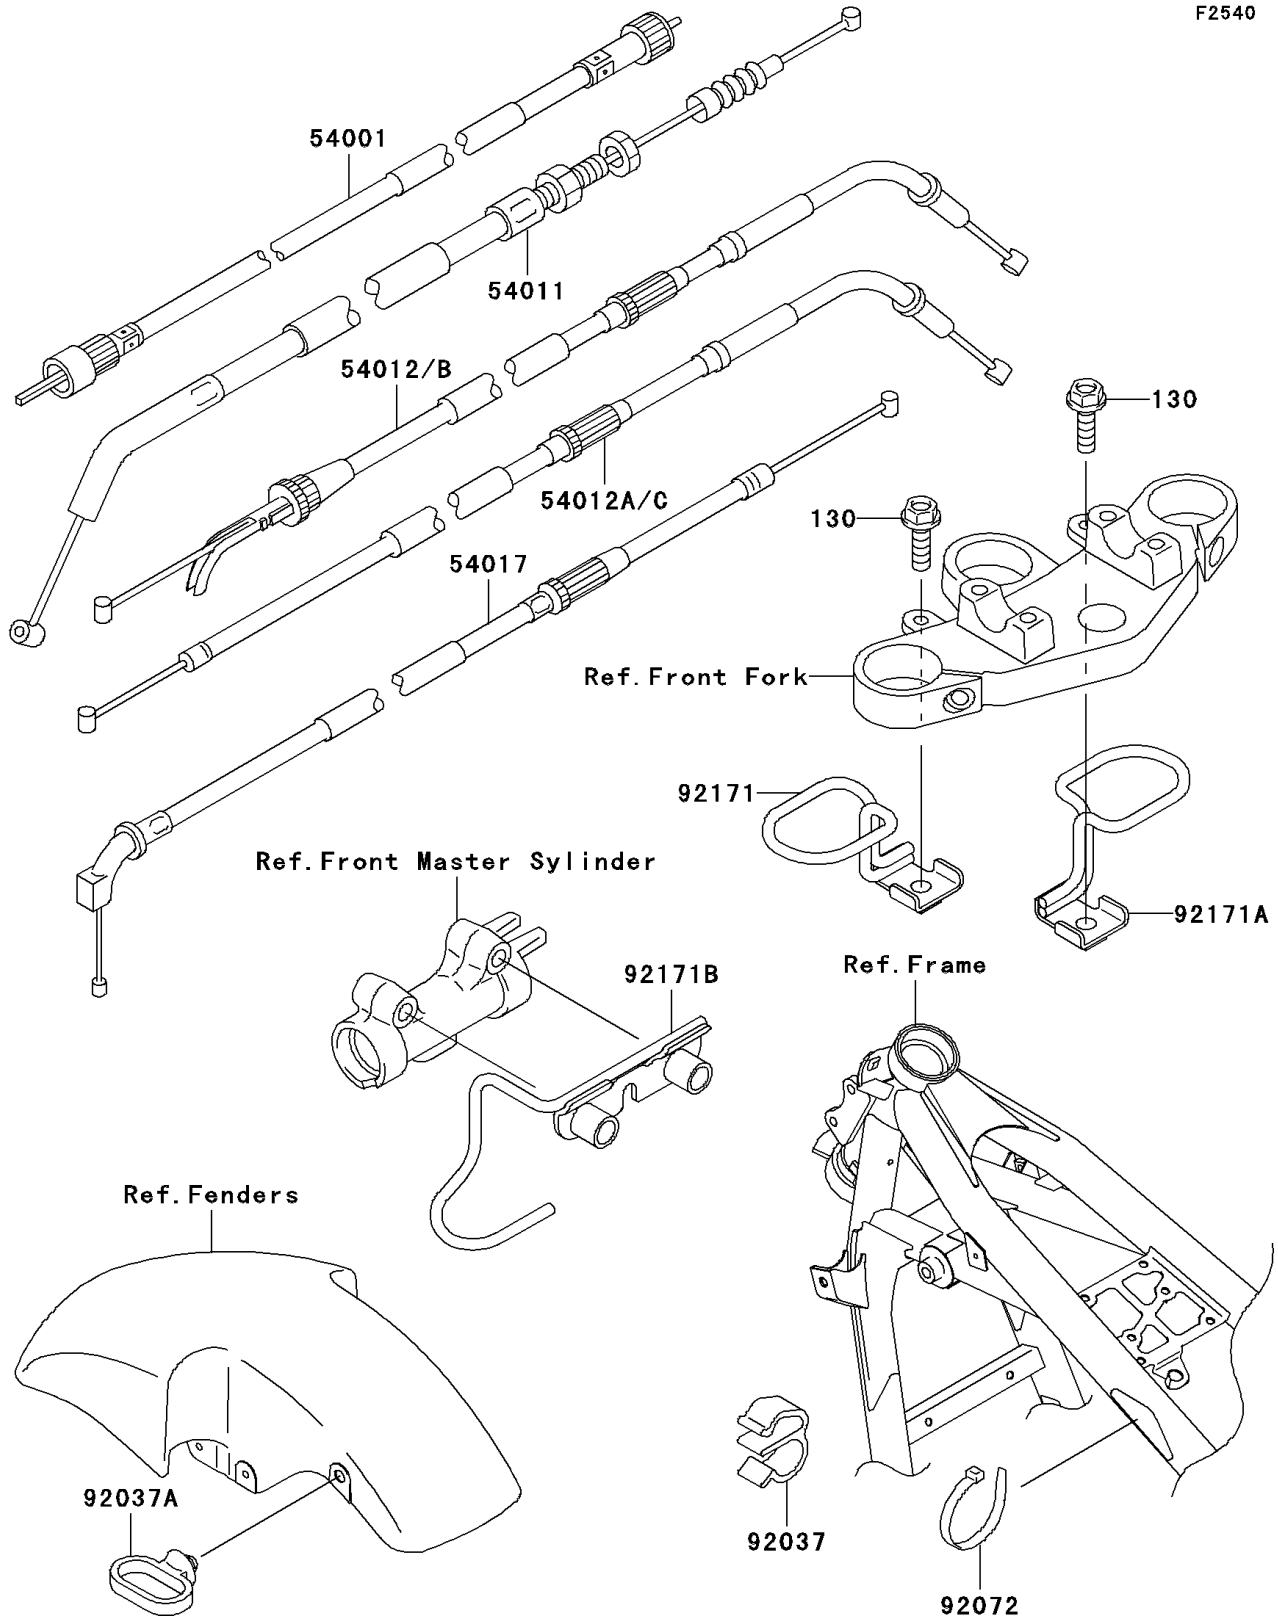

2003 ZR-7S PARTS DIAGRAM

Cables

F2540

2003 ZR-7S PARTS LIST

Cables

ITEM NAME	PART NUMBER	QUANTITY
BOLT-FLANGED (Ref # 130)	130J0620	2
CABLE-SPEEDOMETER (Ref # 54001)	54001-1143	1
CABLE-CLUTCH (Ref # 54011)	54011-1414	1
CABLE-THROTTLE,OPENING (Ref # 54012B)	54012-1644	1
CABLE-THROTTLE,CLOSING (Ref # 54012C)	54012-1645	1
CABLE-STARTER (Ref # 54017)	54017-1205	1
CLAMP (Ref # 92037)	92037-1458	1
CLAMP,CABLE (Ref # 92037A)	92037-1459	1
BAND,L=202 (Ref # 92072)	92072-1195	1
CLAMP,HARNESS&CABLE,LH (Ref # 92171)	92171-1400	1
CLAMP,HARNESS&CABLE,RH (Ref # 92171A)	92171-1401	1
CLAMP,SPEEDOMETER CABLE (Ref # 92171B)	92171-1403	1