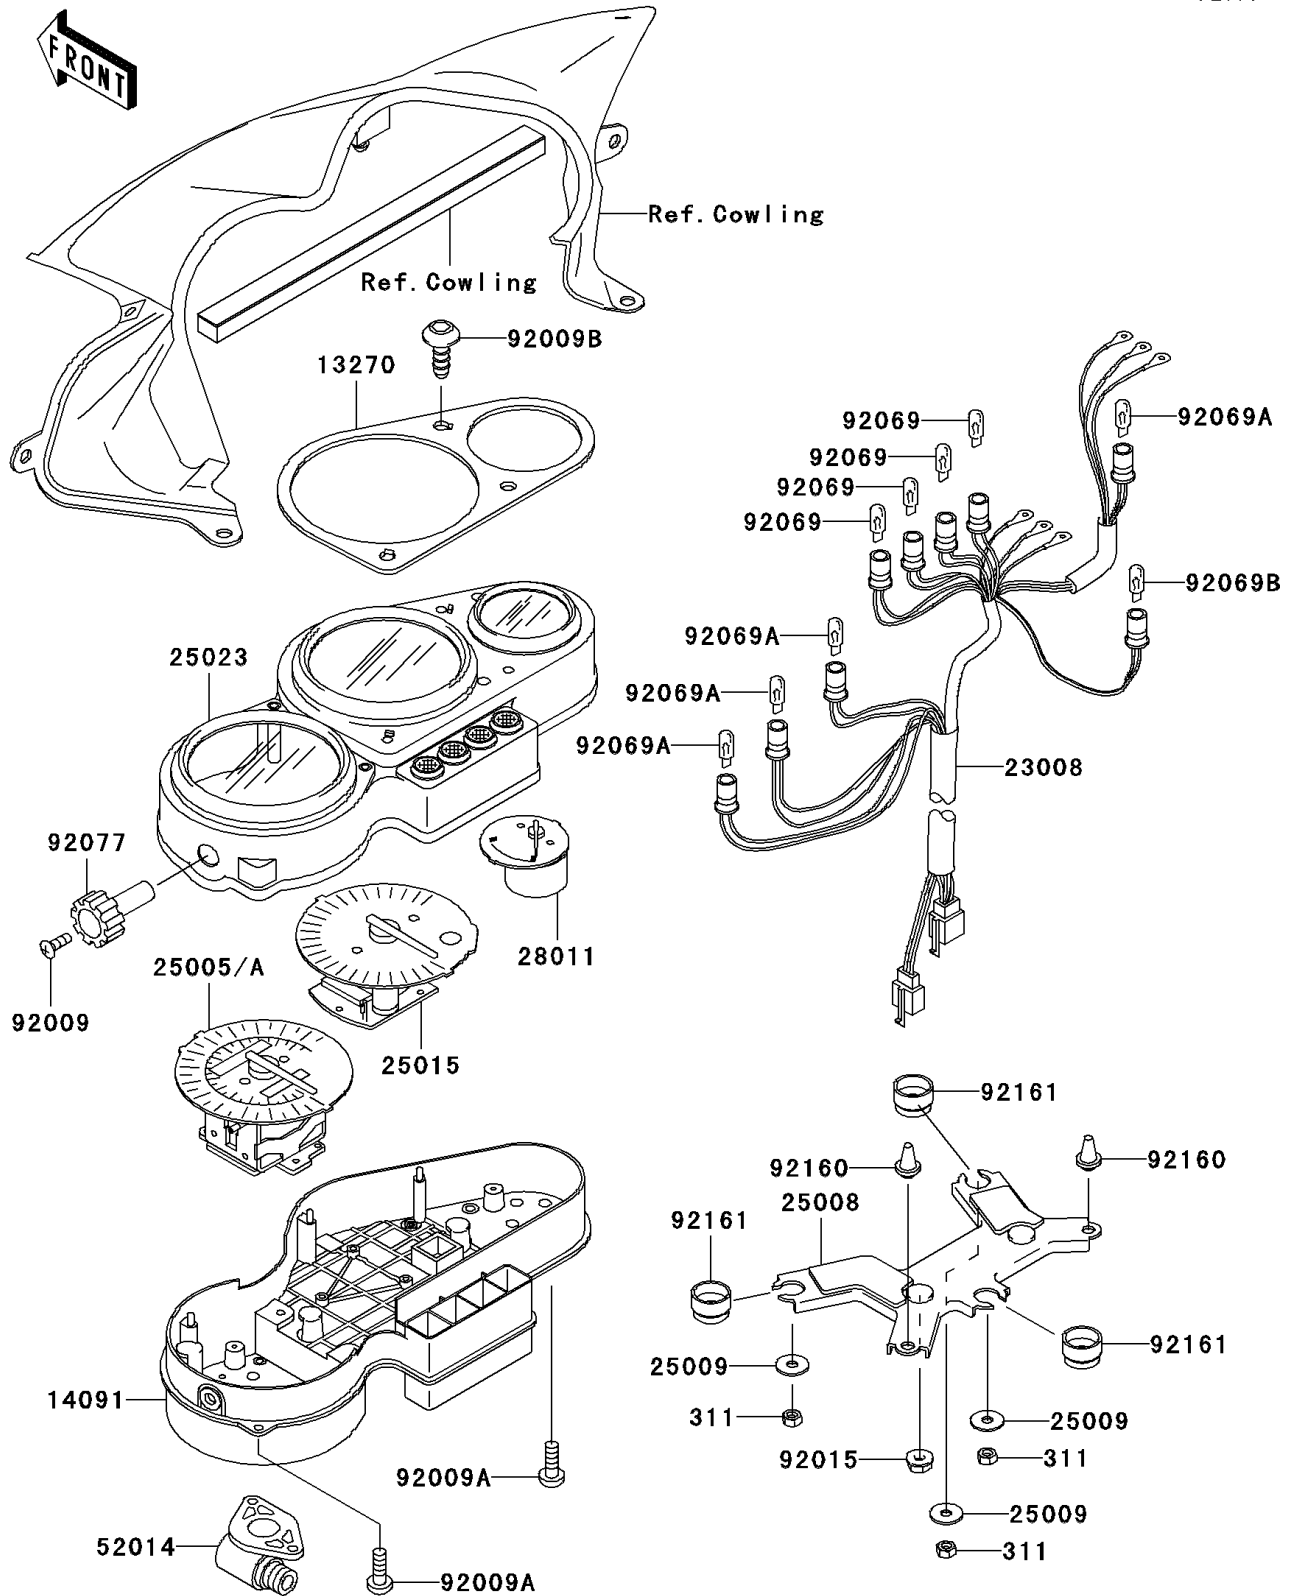

2003 ZR-7S PARTS DIAGRAM

Meter(s)

F2530

2003 ZR-7S PARTS LIST

Meter(s)

| ITEM NAME | PART NUMBER | QUANTITY |
|-------------------------------------|-------------|----------|
| NUT-HEX (Ref # 311) | 311C0500 | 3 |
| PLATE,METER (Ref # 13270) | 13270-1524 | 1 |
| COVER,METER HOUSING (Ref # 14091) | 14091-1329 | 1 |
| SOCKET-ASSY,METER (Ref # 23008) | 23008-1646 | 1 |
| BRACKET-METER (Ref # 25008) | 25008-1214 | 1 |
| WASHER,5.2X16X1.2 (Ref # 25009) | 25009-004 | 3 |
| TACHOMETER,X1000R/MIN (Ref # 25015) | 25015-1366 | 1 |
| COVER-METER CASE,UPP (Ref # 25023) | 25023-1260 | 1 |
| METER,FUEL (Ref # 28011) | 28011-1218 | 1 |
| ELBOW,METER (Ref # 52014) | 52014-0002 | 1 |
| SCREW,2X6,BLACK (Ref # 92009) | 92009-1172 | 1 |
| SCREW,TAPPING,4X14 (Ref # 92009A) | 92009-1593 | 5 |
| SCREW,TAPPING,5X16 (Ref # 92009B) | 92009-1720 | 3 |
| NUT,FLANGED,6MM,BLACK (Ref # 92015) | 92015-1233 | 2 |
| BULB,12V 3.4W,T10 (Ref # 92069) | 92069-1007 | 4 |
| BULB,12V 1.7W,T10 (Ref # 92069A) | 92069-1059 | 4 |
| BULB,12V 1.7W,T6.5 (Ref # 92069B) | 92069-1070 | 1 |
| KNOB,METER (Ref # 92077) | 92077-1073 | 1 |
| DAMPER (Ref # 92160) | 92160-1669 | 2 |
| DAMPER (Ref # 92161) | 92161-1231 | 3 |
| SPEEDOMETER,KPH (Ref # 25005) | 25005-1697 | 1 |
| SPEEDOMETER,MPH (Ref # 25005A) | 25005-1731 | 1 |