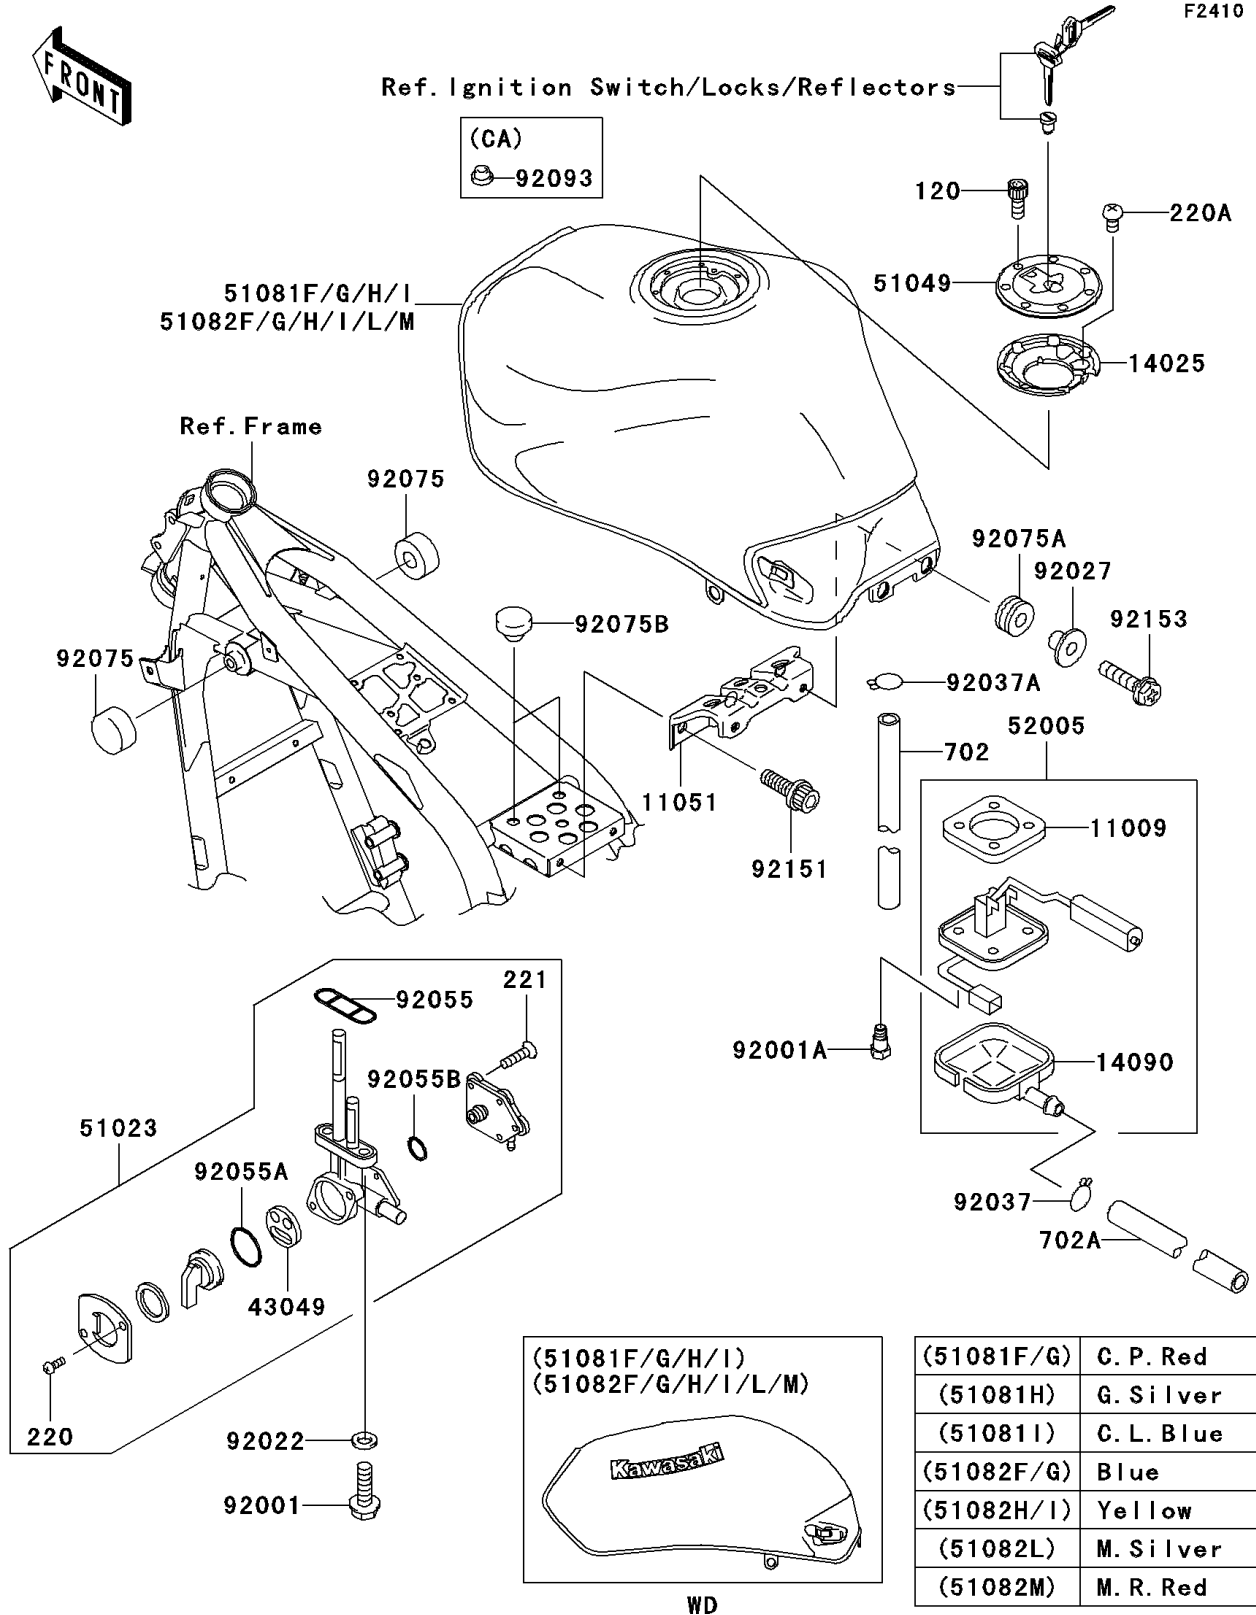

# 2003 ZR-7S PARTS DIAGRAM

Fuel Tank

(51081F/G)	C. P. Red
(51081H)	G. Silver
(51081I)	C. L. Blue
(51082F/G)	Blue
(51082H/I)	Yellow
(51082L)	M. Silver
(51082M)	M. R. Red

## 2003 ZR-7S PARTS LIST

### Fuel Tank

ITEM NAME	PART NUMBER	QUANTITY
GASKET,FUEL GAUGE (Ref # 11009)	11009-1656	1
BRACKET,FUEL TANK (Ref # 11051)	11051-1477	1
COVER,TANK CAP (Ref # 14025)	14025-1913	1
COVER,FUEL GAUGE (Ref # 14090)	14090-1624	1
PACKING,TAP VALVE (Ref # 43049)	43049-1091	1
TAP-ASSY,FUEL (Ref # 51023)	51023-1268	1
CAP-TANK,FUEL (Ref # 51049)	51049-1130	1
GAUGE,FUEL (Ref # 52005)	52005-1130	1
BOLT,6X20 (Ref # 92001)	92001-1091	2
BOLT,FUEL GAUGE (Ref # 92001A)	92001-1705	4
WASHER,6.2X11X1.5 (Ref # 92022)	92022-183	2
COLLAR,L=13.1 (Ref # 92027)	92027-251	2
CLAMP,TUBE (Ref # 92037)	92037-147	1
CLAMP (Ref # 92037A)	92037-1712	1
RING-O,FUEL TAP PACKING (Ref # 92055)	92055-1112	1
RING-O,TAP LEVER (Ref # 92055A)	92055-1419	1
RING-O (Ref # 92055B)	92055-1664	1
DAMPER,FUEL TANK (Ref # 92075)	92075-101	2
DAMPER (Ref # 92075A)	92075-1690	2
BOLT-SOCKET (Ref # 120)	120S0512	7
SCREW-PAN-CROS (Ref # 220)	220B0308	2
SCREW-PAN-CROSS (Ref # 220A)	220F0508	1
SCREW-CSK-CROS,4X14 (Ref # 221)	221B0414	5
TUBE-RUBBER,7X10X550 (Ref # 702)	702A07550	1
TUBE-RUBBER,7X10X800 (Ref # 702A)	702A07800	1
DAMPER (Ref # 92075B)	92075-1737	2
BOLT,SOCKET,8X12 (Ref # 92151)	92151-1592	2
BOLT,FLANGED,6X25 (Ref # 92153)	92153-0514	2
TANK-COMP-FUEL,C.L.BLUE (Ref # 51081I)	51081-5442-E1	1

### Fuel Tank

<b>ITEM NAME</b>	<b>PART NUMBER</b>	<b>QUANTITY</b>
TANK-COMP-FUEL,P.C.YELLOW (Ref # 51082H)	51082-5306-1B	1
TANK-COMP-FUEL,P.C.YELLOW (Ref # 51082I)	51082-5307-1B	1
TANK-COMP-FUEL,M.R.RED (Ref # 51082M)	51082-5483-468	1
SEAL,FUEL TANK CAP (Ref # 92093)	92093-1030	1