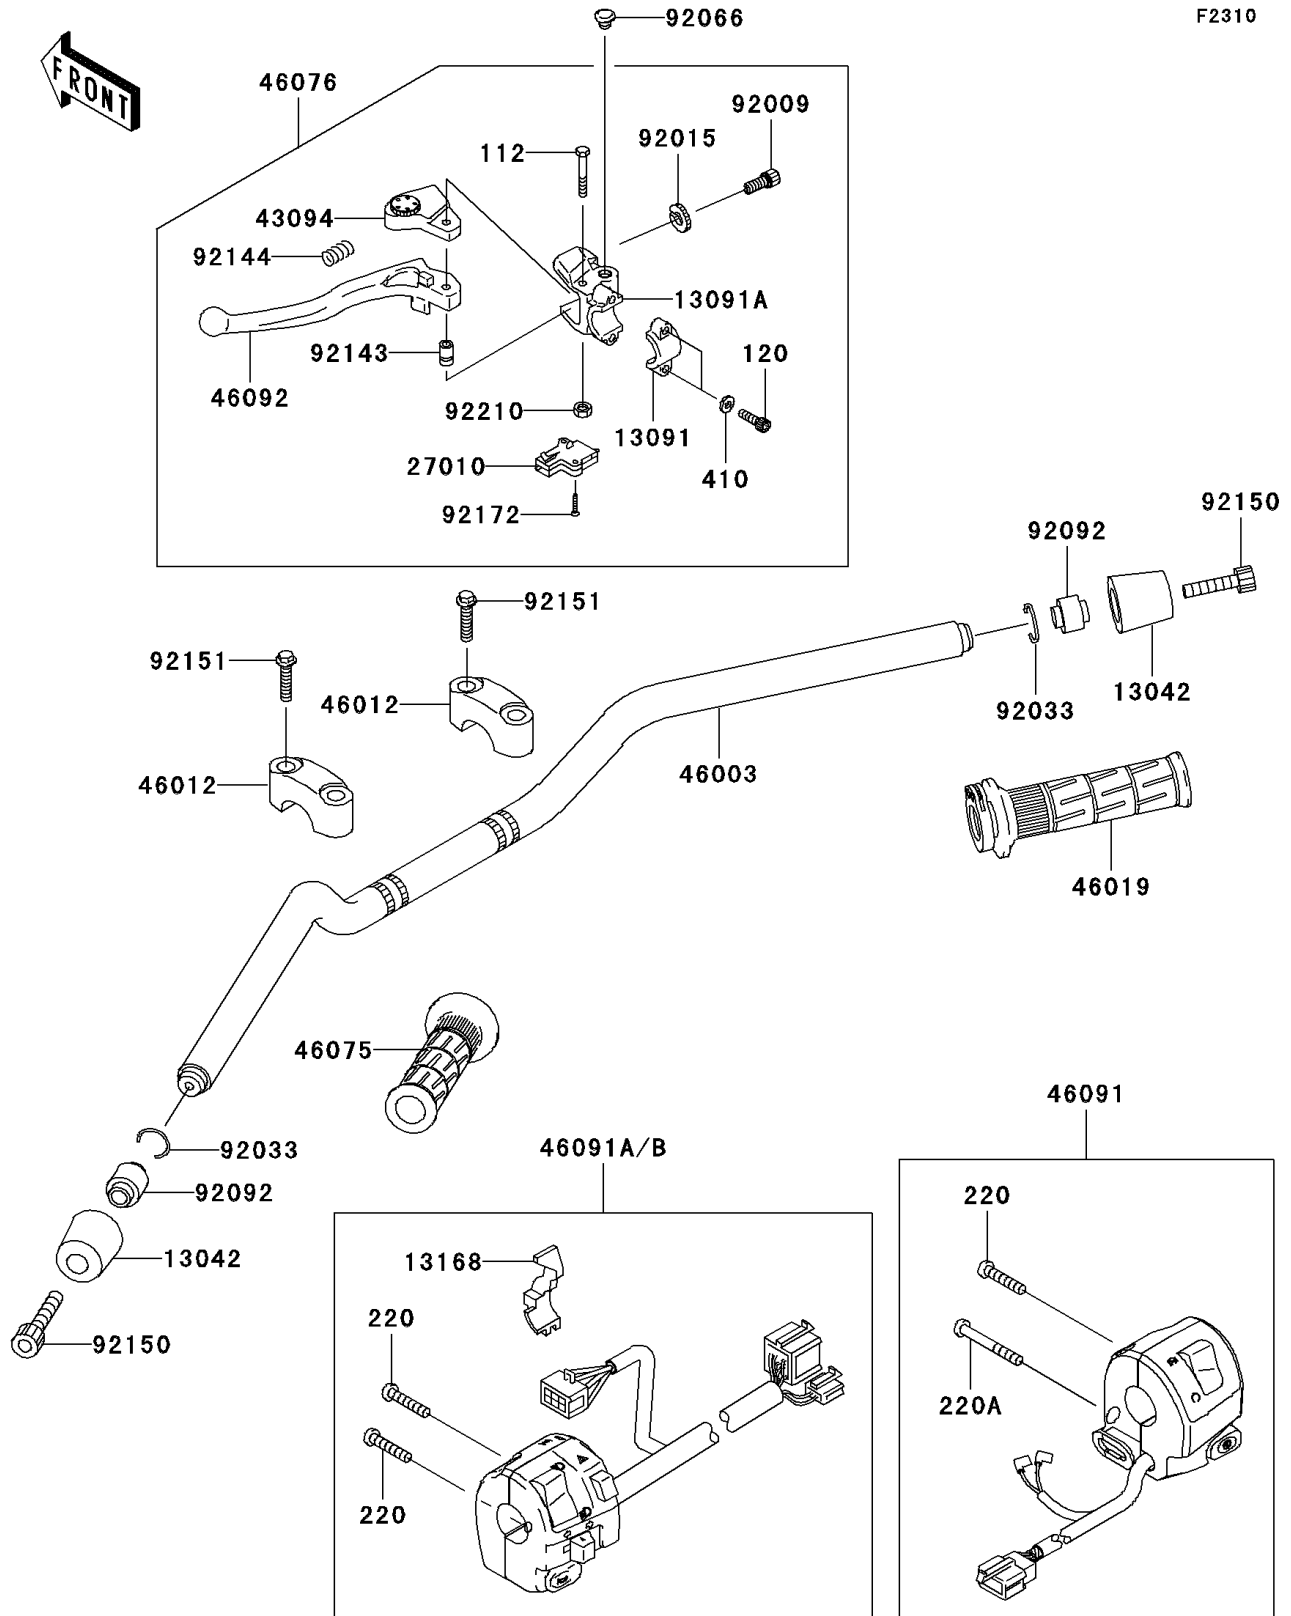

2004 ZR-7S (Canada Only) PARTS DIAGRAM

Handlebar

2004 ZR-7S (Canada Only) PARTS LIST

Handlebar

ITEM NAME	PART NUMBER	QUANTITY
BOLT-UPSET (Ref # 112)	112C0640	1
BOLT-SOCKET (Ref # 120)	120S0620	1
SCREW-PAN-CROS (Ref # 220)	220C0525	1
SCREW-PAN-CROS (Ref # 220A)	220C0540	1
WASHER-PLAIN-SMALL,6MM,BLACK (Ref # 410)	410F0600	1
WEIGHT,HANDLE (Ref # 13042)	13042-1006	1
HOLDER,CLUTCH LEVER (Ref # 13091)	13091-1624	1
HOLDER,CLUTCH LEVER (Ref # 13091A)	13091-1652	1
LEVER,CHOKE (Ref # 13168)	13168-1516	1
SWITCH,CLUTCH,BLACK (Ref # 27010)	27010-1094	1
ADJUSTER,CLUTCH LEVER (Ref # 43094)	43094-1053	1
HANDLE (Ref # 46003)	46003-1561	1
HOLDER-HANDLE,UPP (Ref # 46012)	46012-1295	1
GRIP-ASSY,THROTTLE (Ref # 46019)	46019-0001	1
GRIP,LH (Ref # 46075)	46075-1144	1
LEVER-ASSY-GRIP,CLUTCH (Ref # 46076)	46076-1180	1
HOUSING-ASSY-CONTROL,RH (Ref # 46091)	46091-1672	1
HOUSING-ASSY-CONTROL,LH (Ref # 46091B)	46091-1857	1
LEVER-GRIP,CLUTCH (Ref # 46092)	46092-1162	1
SCREW,CABLE ADJUST,8MM,BLACK (Ref # 92009)	92009-1134	1
NUT,CABLE ADJUST LOCK,8MM,BLK (Ref # 92015)	92015-1197	1
RING-SNAP,OD=22.2 (Ref # 92033)	92033-1102	1
PLUG,9.5X8,POLYETHYLENE (Ref # 92066)	92066-1077	1
BUSHING-RUBBER,HANDLE (Ref # 92092)	92092-1018	1
COLLAR (Ref # 92143)	92143-1379	1
SPRING (Ref # 92144)	92144-1467	1
BOLT,SOCKET,8X30 (Ref # 92150)	92150-1604	1
BOLT,FLANGED,8X35 (Ref # 92151)	92151-1537	1
SCREW,3X16 (Ref # 92172)	92172-0183	1

2004 ZR-7S (Canada Only) PARTS LIST

Handlebar

ITEM NAME	PART NUMBER	QUANTITY
NUT,LOCK,6MM (Ref # 92210)	92210-0006	1