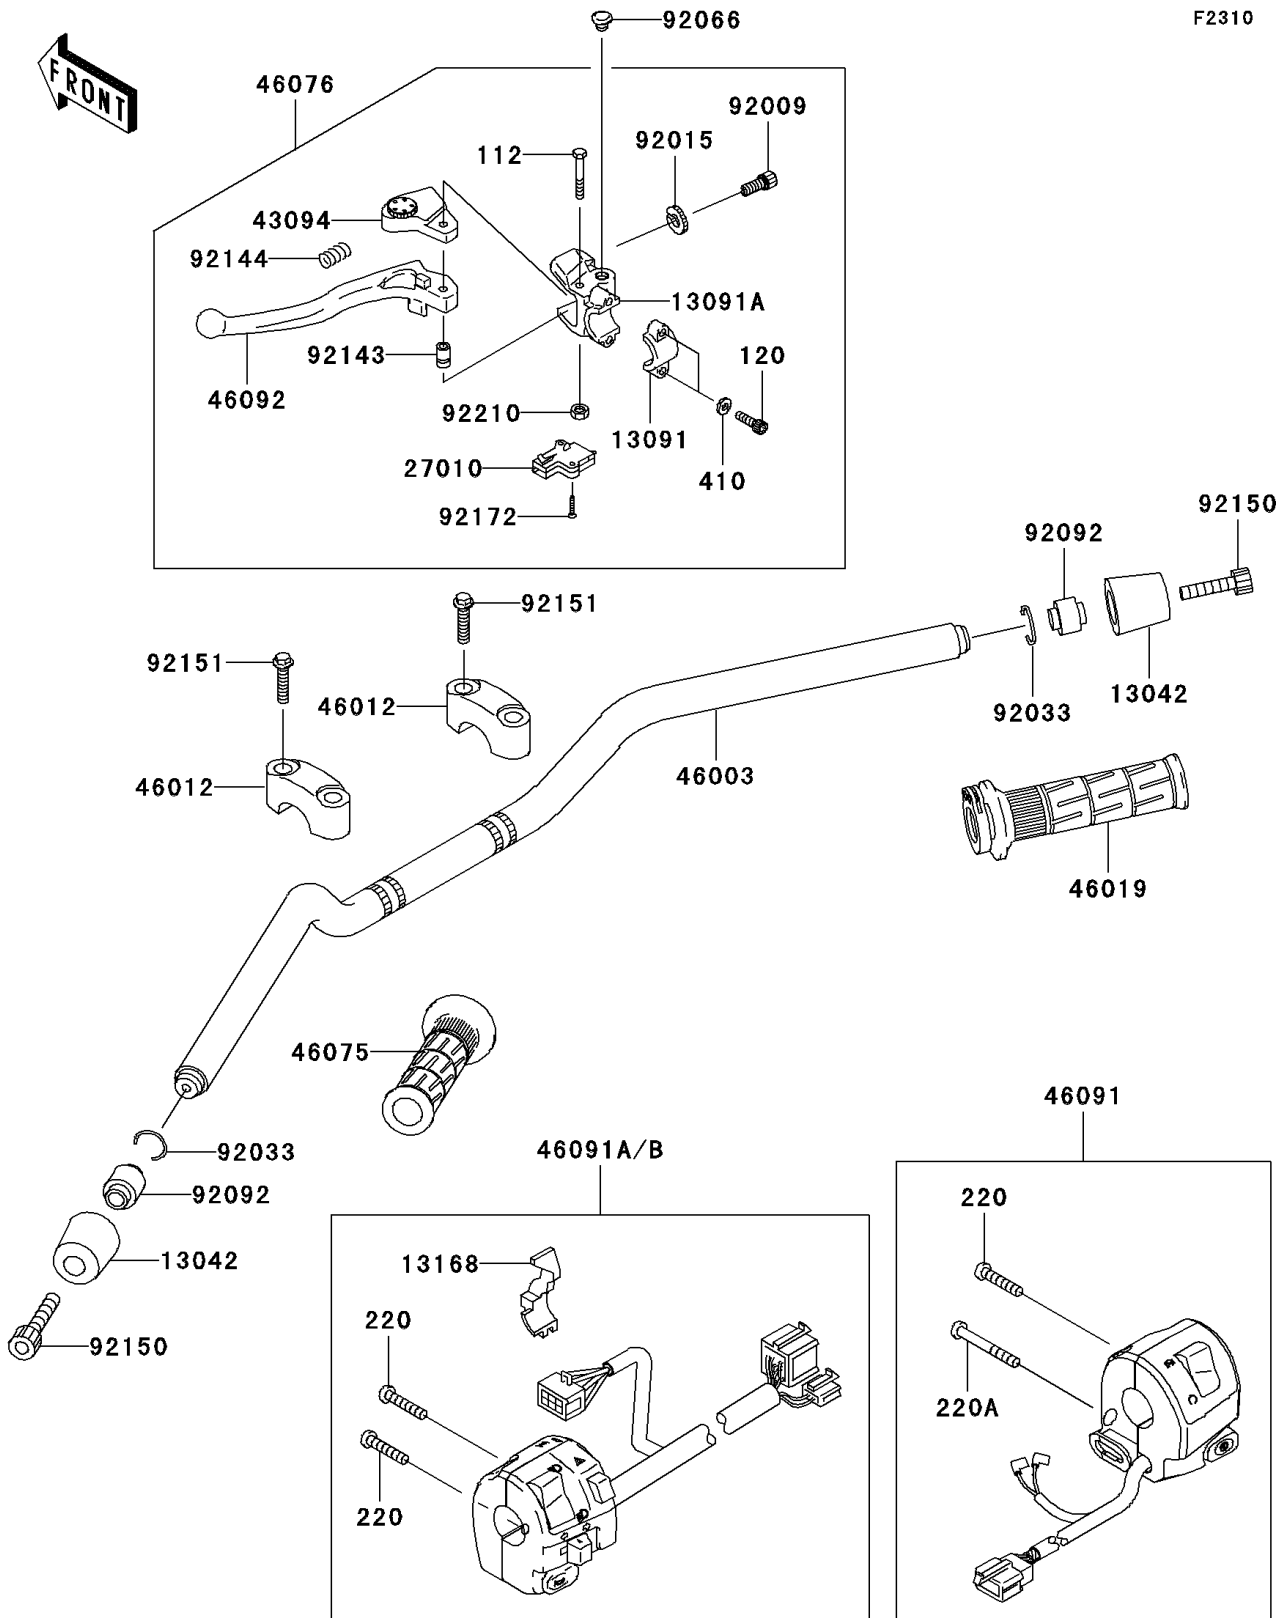

# 2003 ZR-7S PARTS DIAGRAM

Handlebar

F2310

## 2003 ZR-7S PARTS LIST

### Handlebar

ITEM NAME	PART NUMBER	QUANTITY
BOLT-UPSET (Ref # 112)	112C0640	1
BOLT-SOCKET (Ref # 120)	120S0620	2
SCREW-PAN-CROS (Ref # 220)	220C0525	3
SCREW-PAN-CROS (Ref # 220A)	220C0540	1
WASHER-PLAIN-SMALL,6MM,BLACK (Ref # 410)	410F0600	2
WEIGHT,HANDLE (Ref # 13042)	13042-1006	2
HOLDER,CLUTCH LEVER (Ref # 13091)	13091-1624	1
HOLDER,CLUTCH LEVER (Ref # 13091A)	13091-1652	1
LEVER,CHOKE (Ref # 13168)	13168-1516	1
SWITCH,CLUTCH,BLACK (Ref # 27010)	27010-1094	1
ADJUSTER,CLUTCH LEVER (Ref # 43094)	43094-1053	1
HANDLE (Ref # 46003)	46003-1561	1
HOLDER-HANDLE,UPP (Ref # 46012)	46012-1295	2
GRIP-ASSY,THROTTLE (Ref # 46019)	46019-0001	1
GRIP,LH (Ref # 46075)	46075-1144	1
LEVER-ASSY-GRIP,CLUTCH (Ref # 46076)	46076-1180	1
HOUSING-ASSY-CONTROL,RH (Ref # 46091)	46091-1672	1
HOUSING-ASSY-CONTROL,LH (Ref # 46091B)	46091-1857	1
LEVER-GRIP,CLUTCH (Ref # 46092)	46092-1162	1
SCREW,CABLE ADJUST,8MM,BLACK (Ref # 92009)	92009-1134	1
NUT,CABLE ADJUST LOCK,8MM,BLK (Ref # 92015)	92015-1197	1
RING-SNAP,OD=22.2 (Ref # 92033)	92033-1102	2
PLUG,9.5X8,POLYETHYLENE (Ref # 92066)	92066-1077	1
BUSHING-RUBBER,HANDLE (Ref # 92092)	92092-1018	2
COLLAR (Ref # 92143)	92143-1379	1
SPRING (Ref # 92144)	92144-1467	1
BOLT,SOCKET,8X30 (Ref # 92150)	92150-1604	2
BOLT,FLANGED,8X35 (Ref # 92151)	92151-1537	4
SCREW,3X16 (Ref # 92172)	92172-0183	2

## 2003 ZR-7S PARTS LIST

Handlebar

ITEM NAME	PART NUMBER	QUANTITY
NUT,LOCK,6MM (Ref # 92210)	92210-0006	1