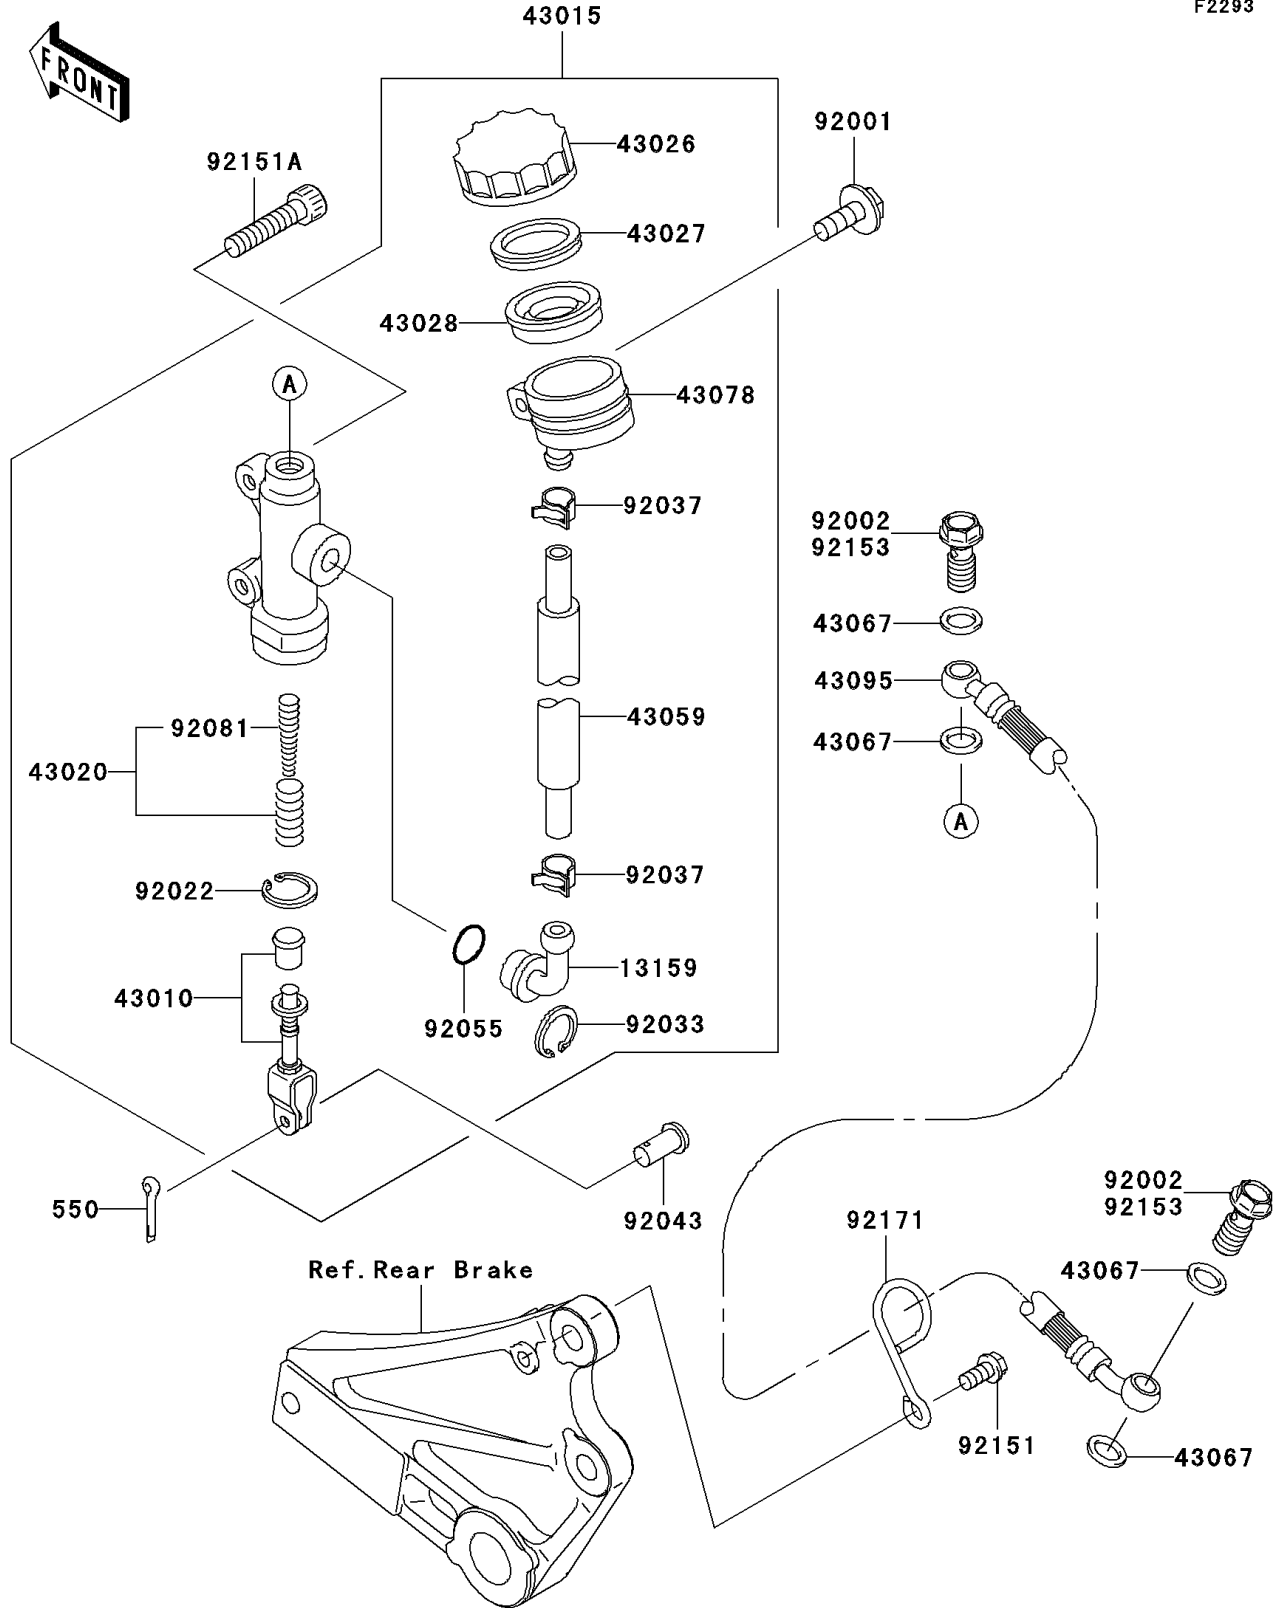

2003 ZR-7S PARTS DIAGRAM

Rear Master Cylinder

F2293

2003 ZR-7S PARTS LIST

Rear Master Cylinder

ITEM NAME	PART NUMBER	QUANTITY
PIN-COTTER,2.0X15 (Ref # 550)	550D2015	1
CONNECTOR,RR MASTER CYLINDER (Ref # 13159)	13159-1052	1
ROD-ASSY-BRAKE (Ref # 43010)	43010-1083	1
CYLINDER-ASSY-MASTER,RR (Ref # 43015)	43015-1645	1
PISTON-COMP-BRAKE (Ref # 43020)	43020-1057	1
CAP-BRAKE (Ref # 43026)	43026-1051	1
PLATE-DIAPHRAGM (Ref # 43027)	43027-1051	1
DIAPHRAGM,MASTER CYLINDER (Ref # 43028)	43028-1057	1
HOSE-BRAKE,RR MASTER CYLINDER (Ref # 43059)	43059-1545	1
WASHER,10.5X15X1.5 (Ref # 43067)	43067-001	4
RESERVOIR,RR MASTER CYLINDER (Ref # 43078)	43078-1165	1
HOSE-BRAKE,RR (Ref # 43095)	43095-1142	1
BOLT,W/P,6X16 (Ref # 92001)	92001-1860	1
BOLT,OIL,L=23 (Ref # 92002)	92002-1907	2
WASHER,CIRCRIP (Ref # 92022)	92022-1601	1
RING-SNAP,20.5MM (Ref # 92033)	92033-1186	1
CLAMP,BRAKE HOSE (Ref # 92037)	92037-1547	2
PIN,8MM (Ref # 92043)	92043-1303	1
RING-O,MASTER CYLINDER (Ref # 92055)	92055-1251	1
SPRING,MASTER CYLINDER (Ref # 92081)	92081-1737	1
BOLT,6X12 (Ref # 92151)	92151-1133	1
BOLT,SOCKET,8X35 (Ref # 92151A)	92151-1535	2
CLAMP,HOSE (Ref # 92171)	92171-1073	1