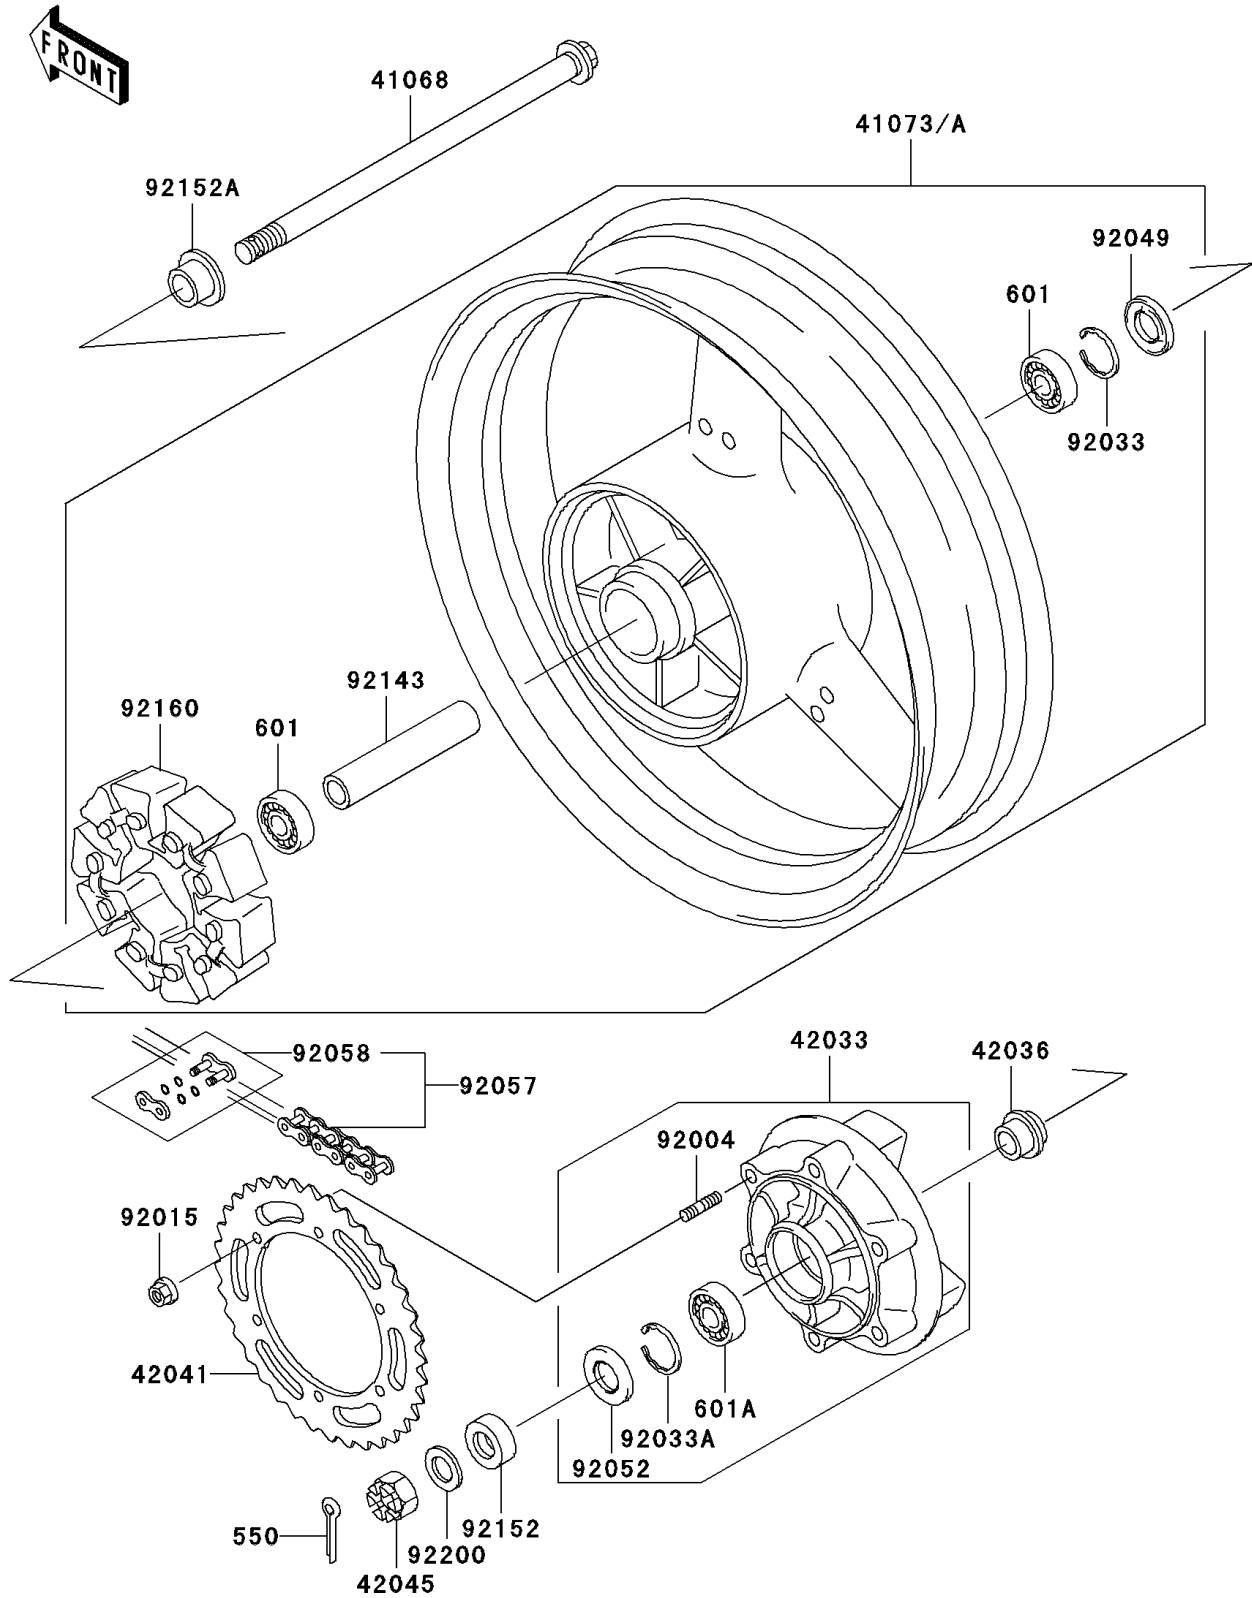

2004 ZR-7S (Canada Only) PARTS DIAGRAM

Rear Wheel/Chain

F2240

2004 ZR-7S (Canada Only) PARTS LIST

Rear Wheel/Chain

ITEM NAME	PART NUMBER	QUANTITY
PIN-COTTER,4.0X35 (Ref # 550)	550D4035	1
BEARING-BALL,6204UUC3 (Ref # 601)	601B6204UU	1
BEARING-BALL,#6205G (Ref # 601A)	601B6205G	1
AXLE,RR (Ref # 41068)	41068-1414	1
WHEEL-ASSY,RR,BLACK (Ref # 41073A)	41073-1589-R2	1
COUPLING-ASSY,RR HUB (Ref # 42033)	42033-1207	1
SLEEVE,RR HUB,L=23 (Ref # 42036)	42036-1251	1
SPROCKET-HUB,38T (Ref # 42041)	42041-1520	1
NUT,CASTLE,18MM (Ref # 42045)	42045-018	1
STUD,10X19 (Ref # 92004)	92004-1275	1
NUT,FLANGED,10MM (Ref # 92015)	92015-1335	1
RING-SNAP,47MM (Ref # 92033)	92033-1042	1
RING-SNAP,52MM (Ref # 92033A)	92033-1043	1
SEAL-OIL,BJN28475 (Ref # 92049)	92049-1056	1
SEAL-OIL,TWC35527 (Ref # 92052)	92052-006	1
CHAIN,DRIVE,EK525MV-XX108L (Ref # 92057)	92057-1549	1
JOINT-CHAIN,DRIVE (Ref # 92058)	92058-1106	1
COLLAR,RR HUB,L=133 (Ref # 92143)	92143-1303	1
COLLAR,RR AXLE,LH,L=13 (Ref # 92152)	92152-1161	1
COLLAR,RR AXLE,RH,L=20 (Ref # 92152A)	92152-1162	1
DAMPER,SHOCK,RR HUB (Ref # 92160)	92160-1524	1
WASHER,19X32X2.6 (Ref # 92200)	92200-1489	1