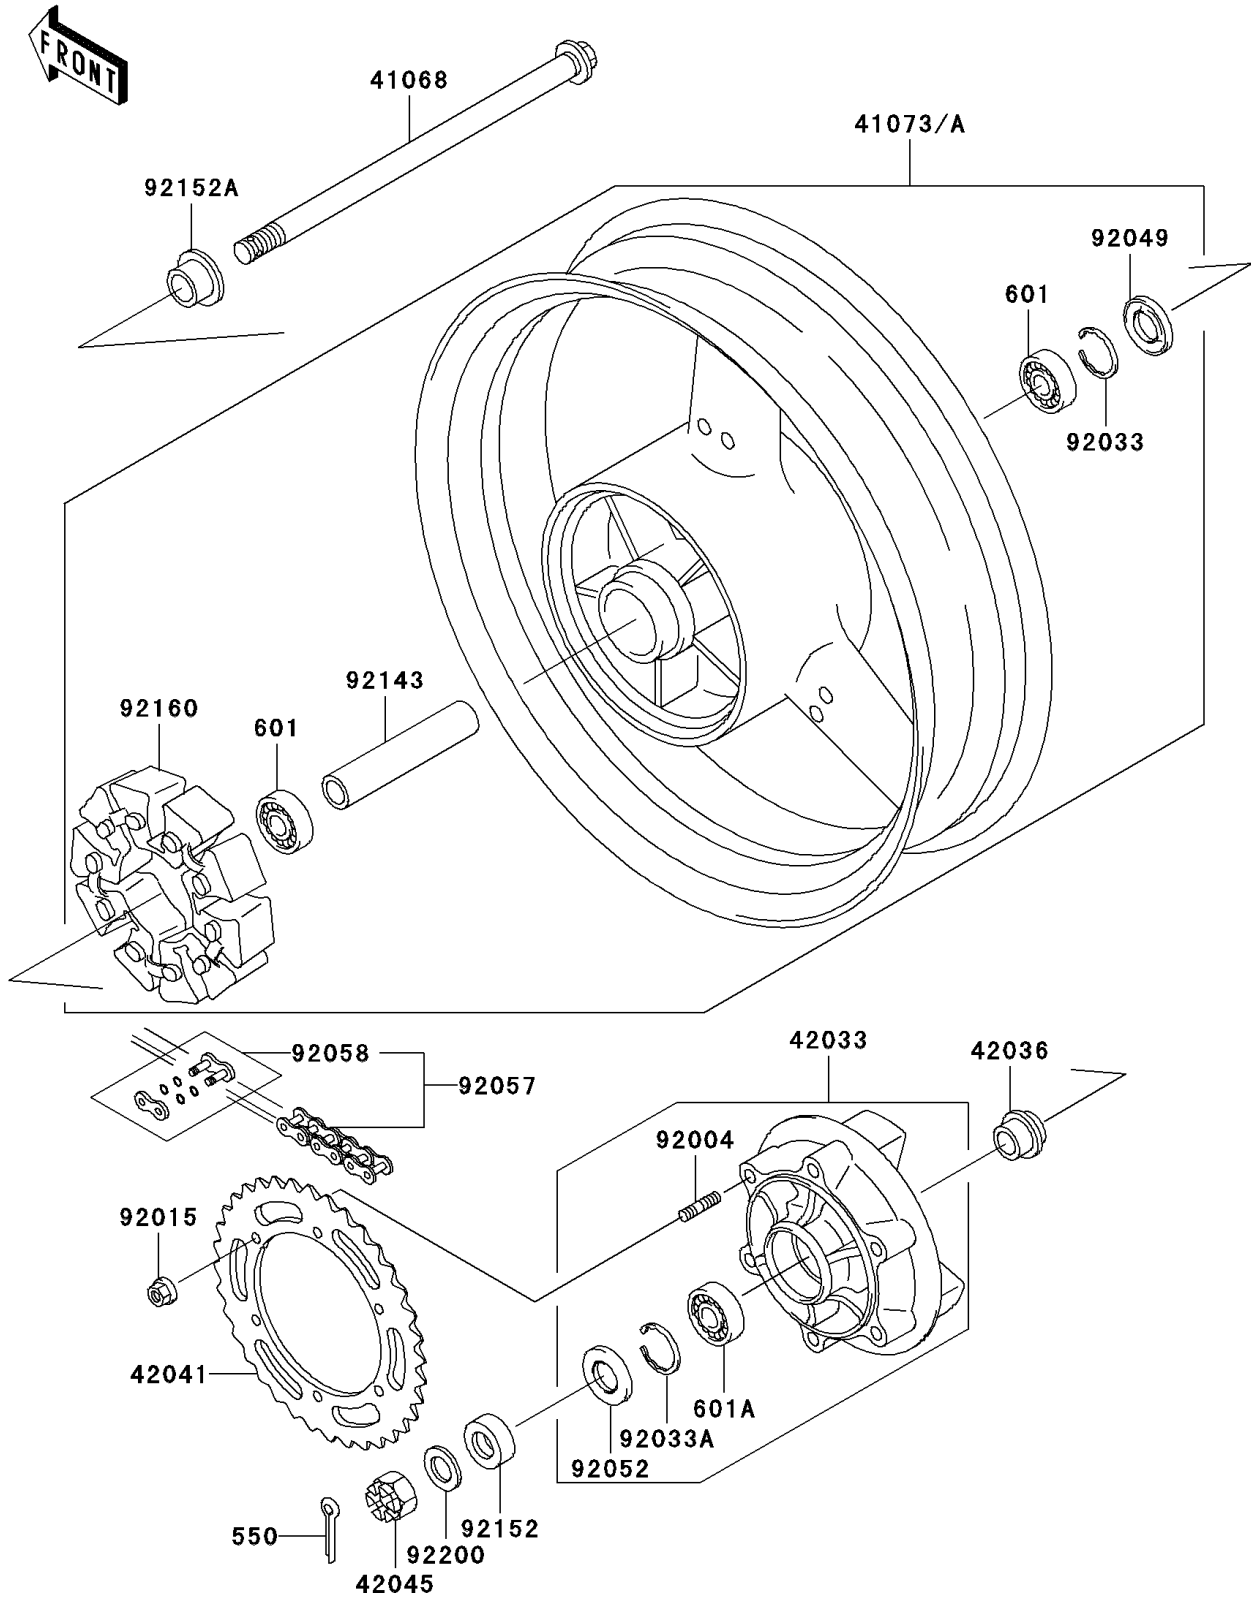

2003 ZR-7S PARTS DIAGRAM

Rear Wheel/Chain

F2240

2003 ZR-7S PARTS LIST

Rear Wheel/Chain

| ITEM NAME | PART NUMBER | QUANTITY |
|--|---------------|----------|
| PIN-COTTER,4.0X35 (Ref # 550) | 550D4035 | 1 |
| BEARING-BALL,6204UUC3 (Ref # 601) | 601B6204UU | 2 |
| BEARING-BALL,#6205G (Ref # 601A) | 601B6205G | 1 |
| AXLE,RR (Ref # 41068) | 41068-1414 | 1 |
| WHEEL-ASSY,RR,BLACK (Ref # 41073A) | 41073-1589-R2 | 1 |
| COUPLING-ASSY,RR HUB (Ref # 42033) | 42033-1207 | 1 |
| SLEEVE,RR HUB,L=23 (Ref # 42036) | 42036-1251 | 1 |
| SPROCKET-HUB,38T (Ref # 42041) | 42041-1520 | 1 |
| NUT,CASTLE,18MM (Ref # 42045) | 42045-018 | 1 |
| STUD,10X19 (Ref # 92004) | 92004-1275 | 6 |
| NUT,FLANGED,10MM (Ref # 92015) | 92015-1335 | 6 |
| RING-SNAP,47MM (Ref # 92033) | 92033-1042 | 1 |
| RING-SNAP,52MM (Ref # 92033A) | 92033-1043 | 1 |
| SEAL-OIL,BJN28475 (Ref # 92049) | 92049-1056 | 1 |
| SEAL-OIL,TWC35527 (Ref # 92052) | 92052-006 | 1 |
| CHAIN,DRIVE,EK525MV-XX108L (Ref # 92057) | 92057-1549 | 1 |
| JOINT-CHAIN,DRIVE (Ref # 92058) | 92058-1106 | 1 |
| COLLAR,RR HUB,L=133 (Ref # 92143) | 92143-1303 | 1 |
| COLLAR,RR AXLE,LH,L=13 (Ref # 92152) | 92152-1161 | 1 |
| COLLAR,RR AXLE,RH,L=20 (Ref # 92152A) | 92152-1162 | 1 |
| DAMPER,SHOCK,RR HUB (Ref # 92160) | 92160-1524 | 1 |
| WASHER,19X32X2.6 (Ref # 92200) | 92200-1489 | 1 |