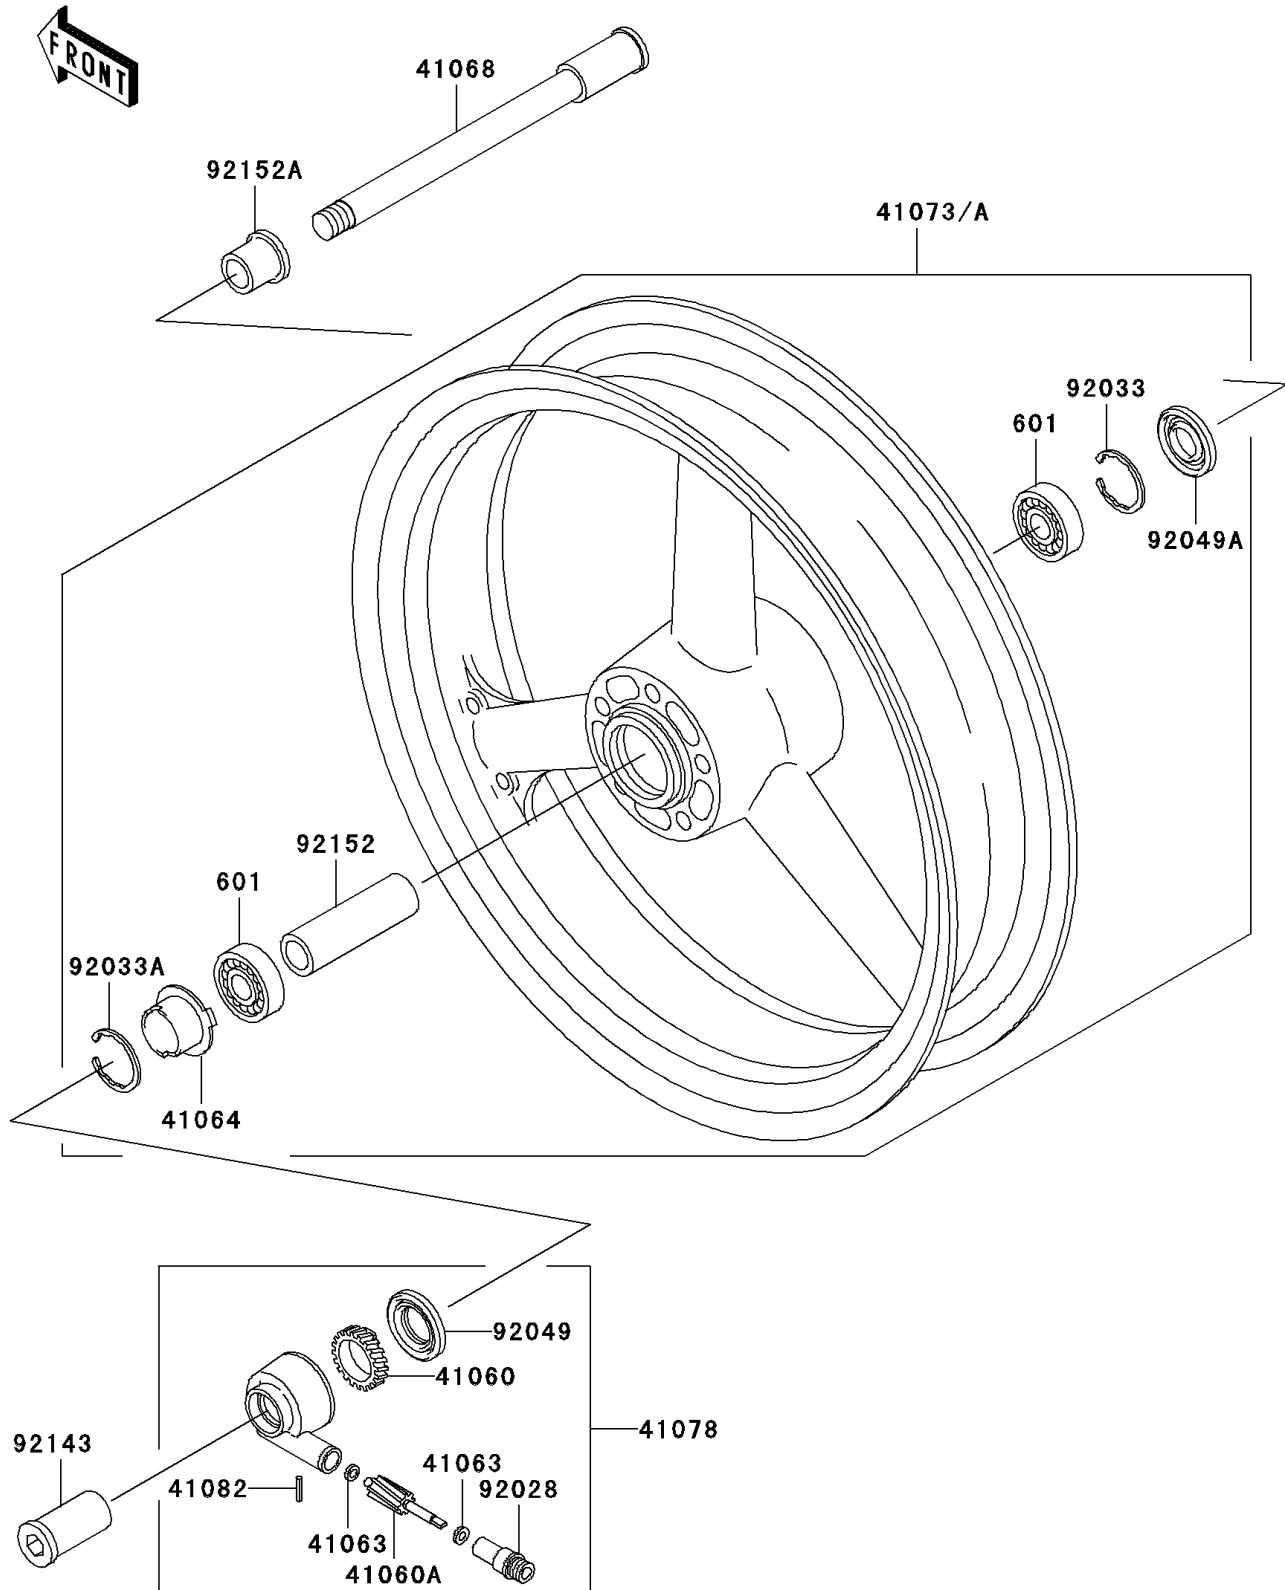

2004 ZR-7S (Canada Only) PARTS DIAGRAM

Front Wheel

F2230

2004 ZR-7S (Canada Only) PARTS LIST

Front Wheel

ITEM NAME	PART NUMBER	QUANTITY
BEARING-BALL,#6203UUC3 (Ref # 601)	601B6203UU	1
GEAR-METER SCREW,24T (Ref # 41060)	41060-1025	1
GEAR-METER SCREW,9T (Ref # 41060A)	41060-1123	1
WASHER,5.1X9X0.4 (Ref # 41063)	41063-001	1
RECEIVER-SPEEDOMETER (Ref # 41064)	41064-1006	1
AXLE,FR (Ref # 41068)	41068-1255	1
WHEEL-ASSY,FR,BLACK (Ref # 41073A)	41073-1678-R2	1
CASE-ASSY-METER GEAR (Ref # 41078)	41078-1069	1
PIN,SPRING (Ref # 41082)	41082-001	1
BUSHING,SPEEDOMETER (Ref # 92028)	92028-1066	1
RING-SNAP,40MM (Ref # 92033)	92033-1040	1
RING-SNAP,42MM (Ref # 92033A)	92033-1041	1
SEAL-OIL,BJN30427-C3 (Ref # 92049)	92049-1057	1
SEAL-OIL,AG1258AO (Ref # 92049A)	92049-1110	1
COLLAR,FR AXLE NUT,L=42.5 (Ref # 92143)	92143-1206	1
COLLAR,FR HUB,L=81.5 (Ref # 92152)	92152-1159	1
COLLAR,FR AXLE,RH,L=25.5 (Ref # 92152A)	92152-1160	1